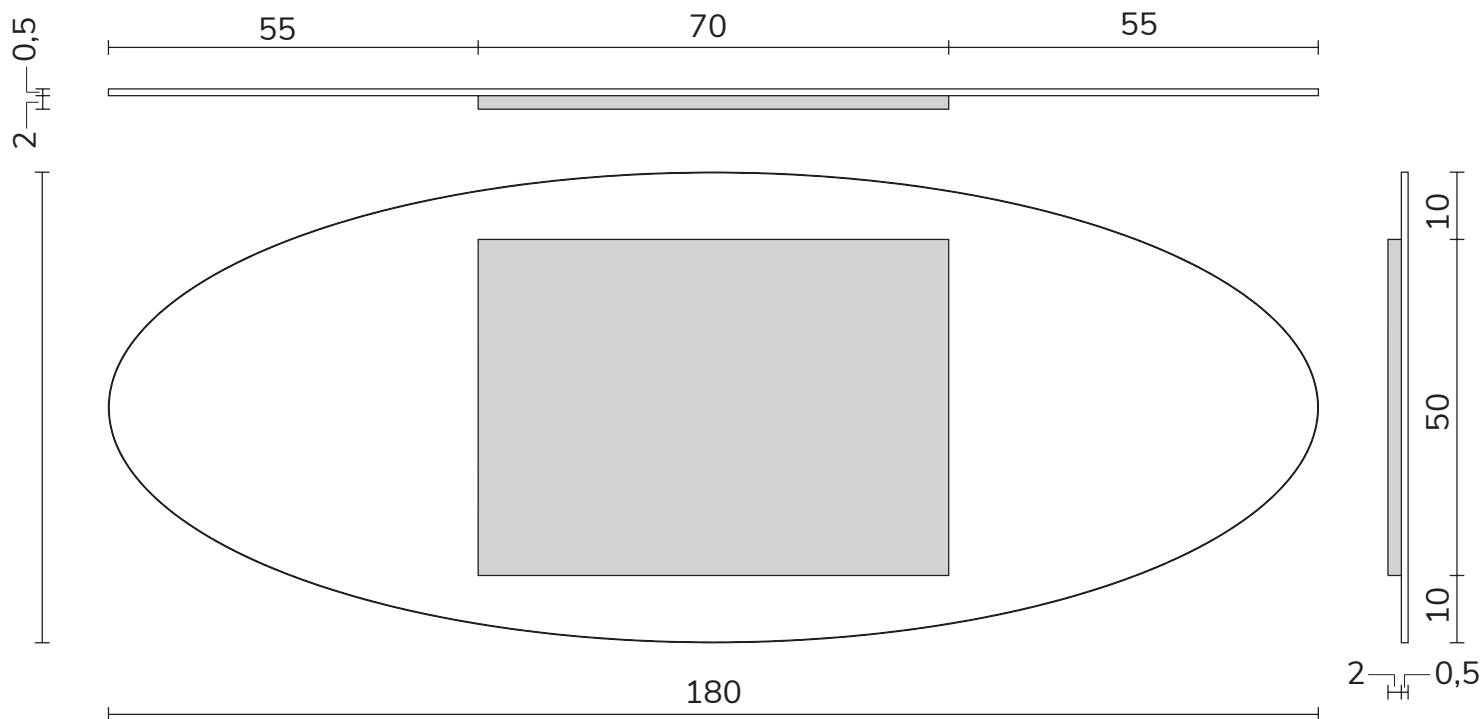

art. A007  
H 180 L 70 cm

SPECCHIO VISTA FRONTALE / front view mirror

SPECCHIO VISTA RETRO / rear view mirror

art. A002  
H 75 L 145 cm

SPECCHIO VISTA FRONTALE / front view mirror

SPECCHIO VISTA RETRO / rear view mirror