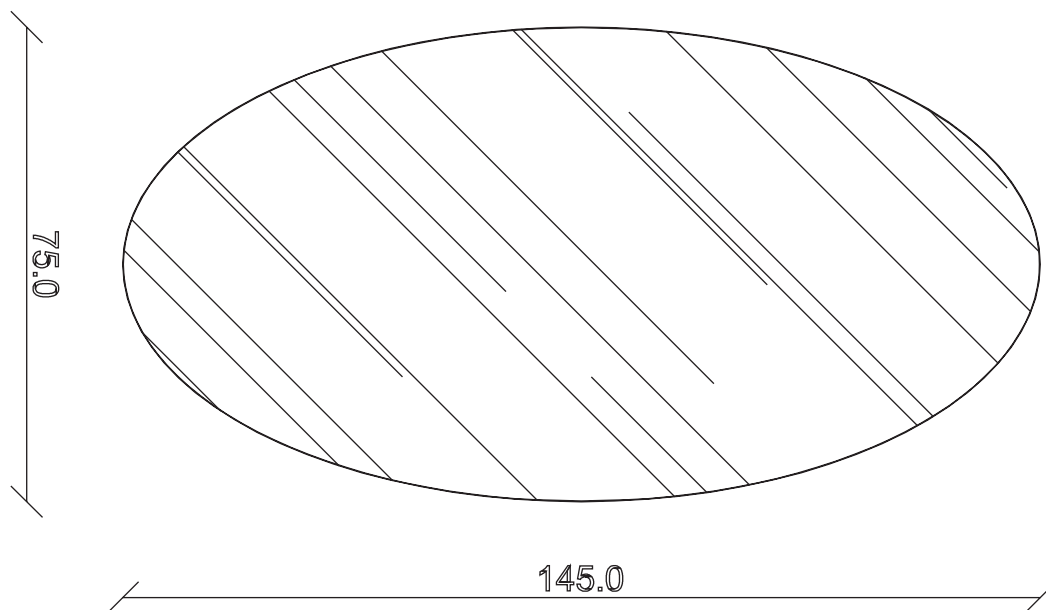

art. A007  
H 180 L 70 cm

SPECCHIO VISTA FRONTALE / front view mirror

SPECCHIO VISTA RETRO / rear view mirror

art. A002  
H 75 L 145 cm

SPECCHIO VISTA FRONTALE / front view mirror

SPECCHIO VISTA RETRO / rear view mirror