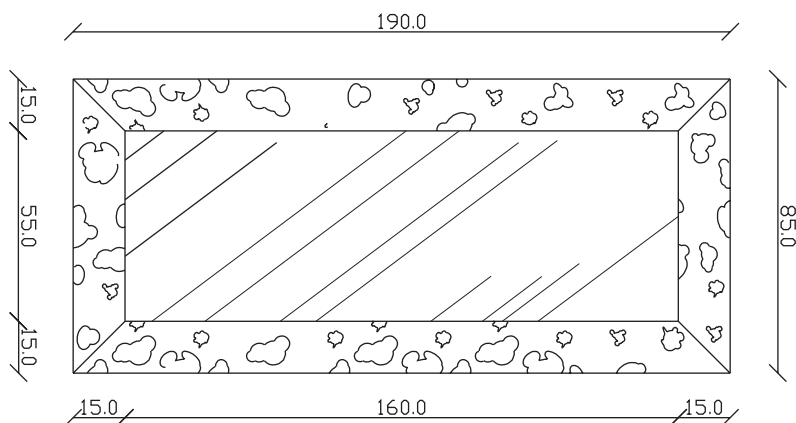

art. A088
H 155 L 85 cm

SPECCHIO VISTA FRONTALE / front view mirror

SPECCHIO VISTA RETRO / rear view mirror

PARTICOLARE MONTAGGIO FISCHER / detail fitting fischer

art. A092
H 190 L 85 cm

SPECCHIO VISTA FRONTALE / front view mirror

art. A130

H 190 L 120 cm

SPECCHIO VISTA FRONTALE / front view mirror

SPECCHIO VISTA RETRO / rear view mirror

PARTICOLARE MONTAGGIO FISCHER / detail fitting fischer

art. A129

H 155 L 155 cm

SPECCHIO VISTA FRONTALE / front view mirror