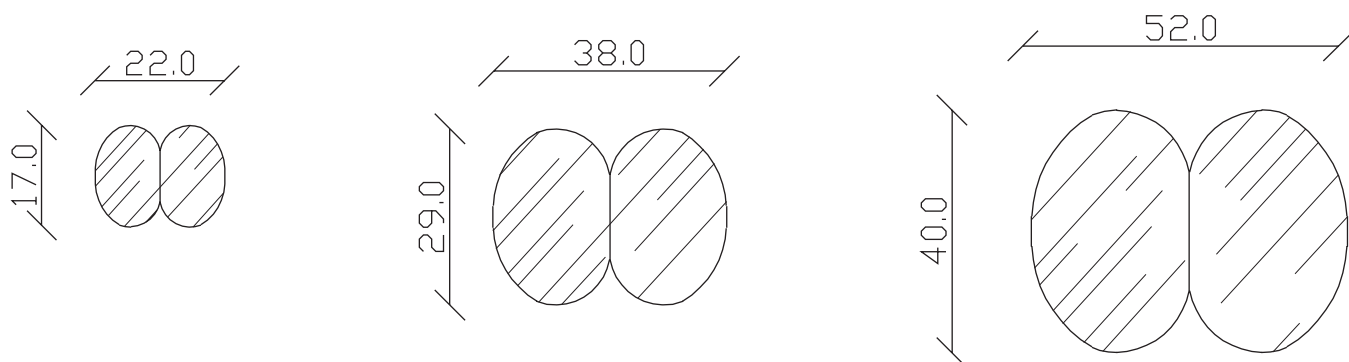

art. A026

piccola: 17x22 cm - media: 29x38 cm - grande:40x52 cm

SPECCHIO VISTA FRONTALE / front view mirror

SPECCHIO VISTA RETRO / rear view mirror