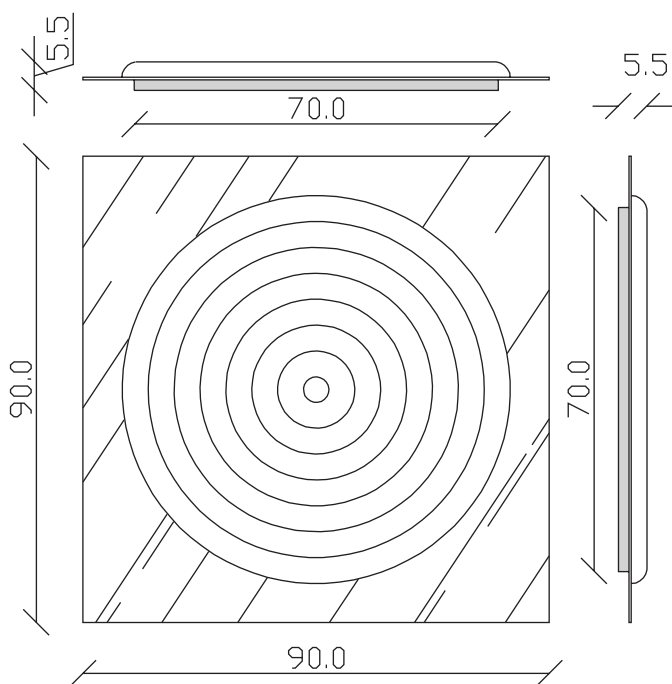

art. A003

H 90 L 90 cm

SPECCHIO VISTA FRONTALE  
front view mirror

SPECCHIO VISTA RETRO  
rear view mirror

art. A004

H 170 L 70 cm

SPECCHIO VISTA FRONTALE  
front view mirror

SPECCHIO VISTA RETRO  
rear view mirror