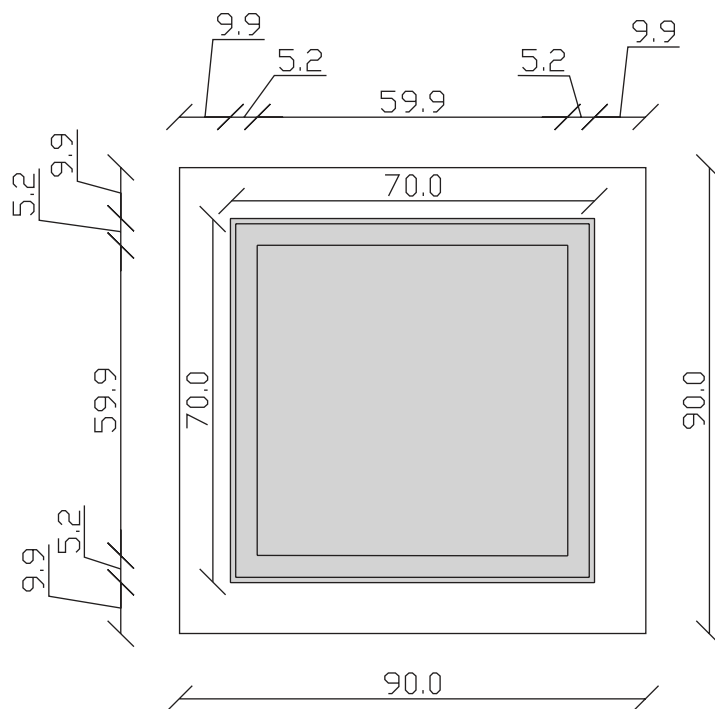

art. A003

H 90 L 90 cm

SPECCHIO VISTA FRONTALE  
front view mirror

SPECCHIO VISTA RETRO  
rear view mirror

art. A004

H 170 L 70 cm

SPECCHIO VISTA FRONTALE  
front view mirror

SPECCHIO VISTA RETRO  
rear view mirror