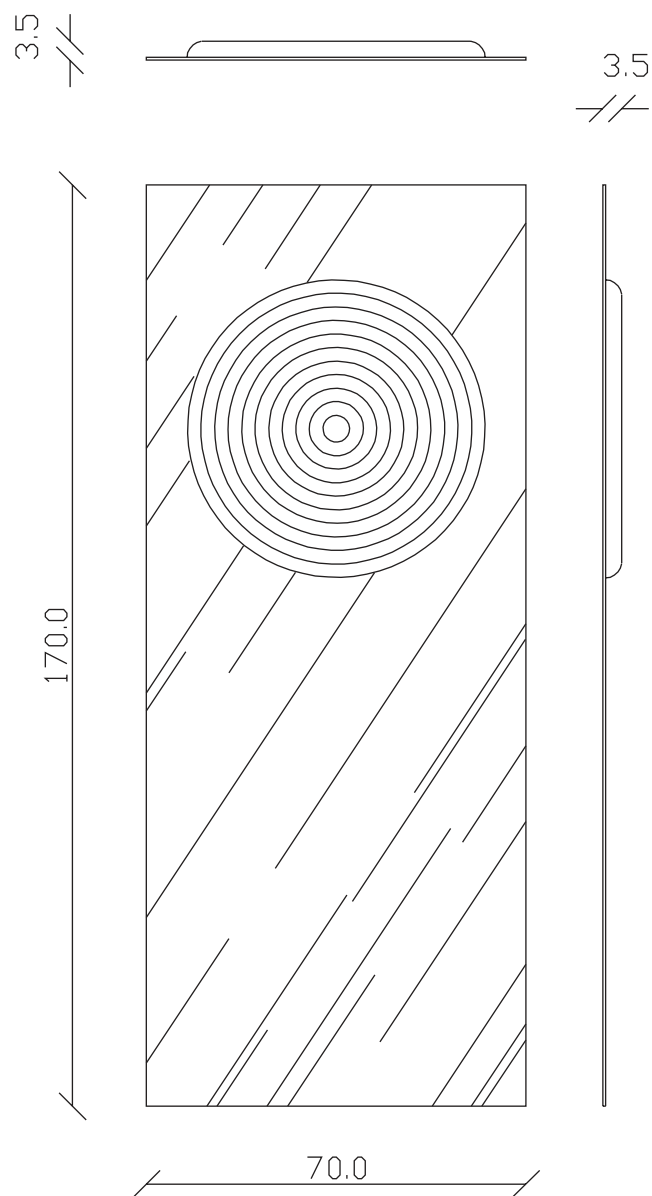

art. A003

H 90 L 90 cm

SPECCHIO VISTA FRONTALE  
front view mirror

SPECCHIO VISTA RETRO  
rear view mirror

art. A004

H 170 L 70 cm

SPECCHIO VISTA FRONTALE  
front view mirror

SPECCHIO VISTA RETRO  
rear view mirror