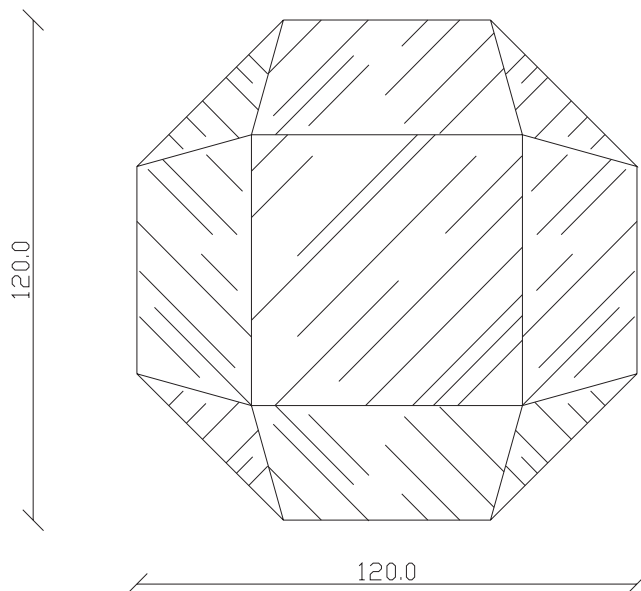

art. A 153
H 120 L 120 cm

SPECCHIO VISTA FRONTALE / front view mirror

SPECCHIO VISTA RETRO / rear view mirror