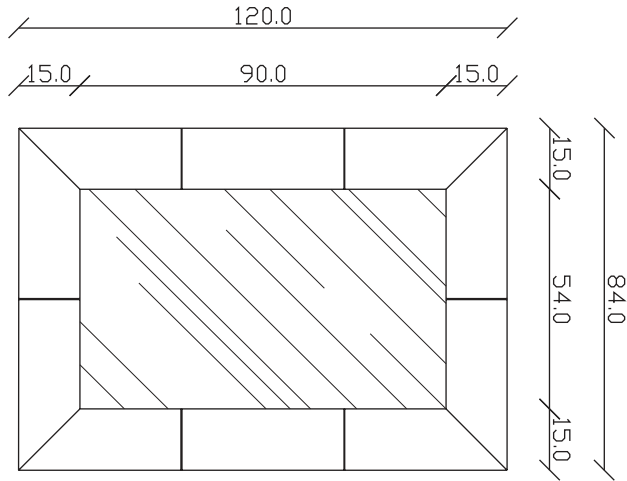

art. A055
H 190 L 45 cm

SPECCHIO VISTA FRONTALE / front view mirror

SPECCHIO VISTA RETRO / rear view mirror

PARTICOLARE MONTAGGIO FISCHER / detail fitting fischer

art. A039
H 85 L 85 cm

SPECCHIO VISTA FRONTALE / front view mirror

SPECCHIO VISTA RETRO / rear view mirror

PARTICOLARE MONTAGGIO FISCHER / detail fitting fischer

art. A037
H 120 L 85 cm

SPECCHIO VISTA FRONTALE / front view mirror

SPECCHIO VISTA RETRO / rear view mirror

PARTICOLARE MONTAGGIO FISCHER / detail fitting fischer

art. A031

H 155 L 85 cm

SPECCHIO VISTA FRONTALE / front view mirror

SPECCHIO VISTA RETRO / rear view mirror

PARTICOLARE MONTAGGIO FISCHER / detail fitting fischer

art. A091

H 190 L 85 cm

SPECCHIO VISTA FRONTALE / front view mirror

art. A124
H 190 L 120 cm

SPECCHIO VISTA FRONTALE / front view mirror

SPECCHIO VISTA RETRO / rear view mirror

PARTICOLARE MONTAGGIO FISCHER / detail fitting fischer

art. A123
H 155 L 155 cm

SPECCHIO VISTA FRONTALE / front view mirror