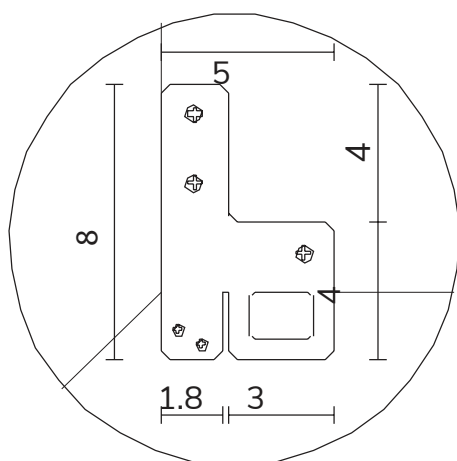

PARTICOLARE MONTAGGIO FISCHER / detail fitting fischer