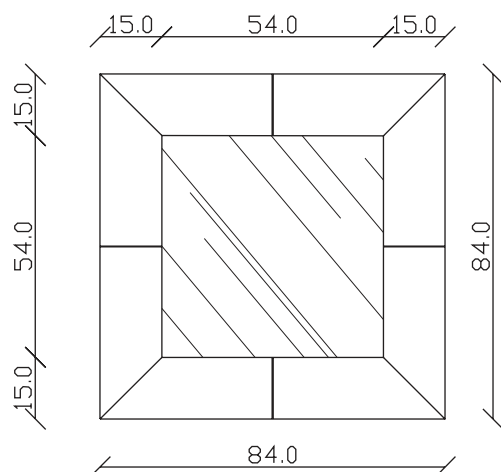

art. A055
H 190 L 45 cm

SPECCHIO VISTA FRONTALE / front view mirror

SPECCHIO VISTA RETRO / rear view mirror

PARTICOLARE MONTAGGIO FISCHER / detail fitting fischer

art. A039
H 85 L 85 cm

SPECCHIO VISTA FRONTALE / front view mirror

art. A031

H 155 L 85 cm

SPECCHIO VISTA FRONTALE / front view mirror

SPECCHIO VISTA RETRO / rear view mirror

PARTICOLARE MONTAGGIO FISCHER / detail fitting fischer

art. A091

H 190 L 85 cm

SPECCHIO VISTA FRONTALE / front view mirror

art. A124
H 190 L 120 cm

SPECCHIO VISTA FRONTALE / front view mirror

SPECCHIO VISTA RETRO / rear view mirror

PARTICOLARE MONTAGGIO FISCHER / detail fitting fischer

art. A123
H 155 L 155 cm

SPECCHIO VISTA FRONTALE / front view mirror

SPECCHIO VISTA RETRO / rear view mirror

PARTICOLARE MONTAGGIO FISCHER / detail fitting fischer

art. A122
H 190 L 190 cm

SPECCHIO VISTA FRONTALE / front view mirror

SPECCHIO VISTA RETRO / rear view mirror

PARTICOLARE MONTAGGIO FISCHER / particularly fitting fisc her