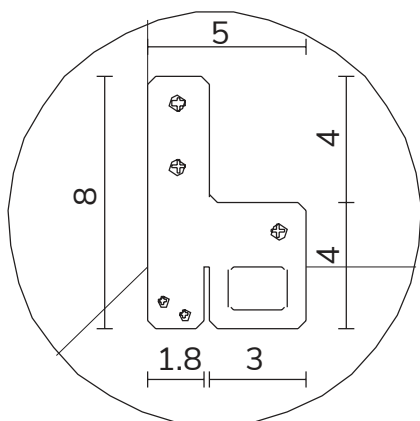

art. A055
H 190 L 45 cm

SPECCHIO VISTA FRONTALE / front view mirror

SPECCHIO VISTA RETRO / rear view mirror

PARTICOLARE MONTAGGIO FISCHER / detail fitting fischer

art. A039
H 85 L 85 cm

SPECCHIO VISTA FRONTALE / front view mirror

art. A031

H 155 L 85 cm

SPECCHIO VISTA FRONTALE / front view mirror

SPECCHIO VISTA RETRO / rear view mirror

PARTICOLARE MONTAGGIO FISCHER / detail fitting fischer

art. A091

H 190 L 85 cm

SPECCHIO VISTA FRONTALE / front view mirror

art. A124
H 190 L 120 cm

SPECCHIO VISTA FRONTALE / front view mirror

SPECCHIO VISTA RETRO / rear view mirror

PARTICOLARE MONTAGGIO FISCHER / detail fitting fischer

art. A123
H 155 L 155 cm

SPECCHIO VISTA FRONTALE / front view mirror

SPECCHIO VISTA RETRO / rear view mirror

PARTICOLARE MONTAGGIO FISCHER / detail fitting fischer

art. A122
H 190 L 190 cm

SPECCHIO VISTA FRONTALE / front view mirror

SPECCHIO VISTA RETRO / rear view mirror

PARTICOLARE MONTAGGIO FISCHER / particularly fitting fisc her