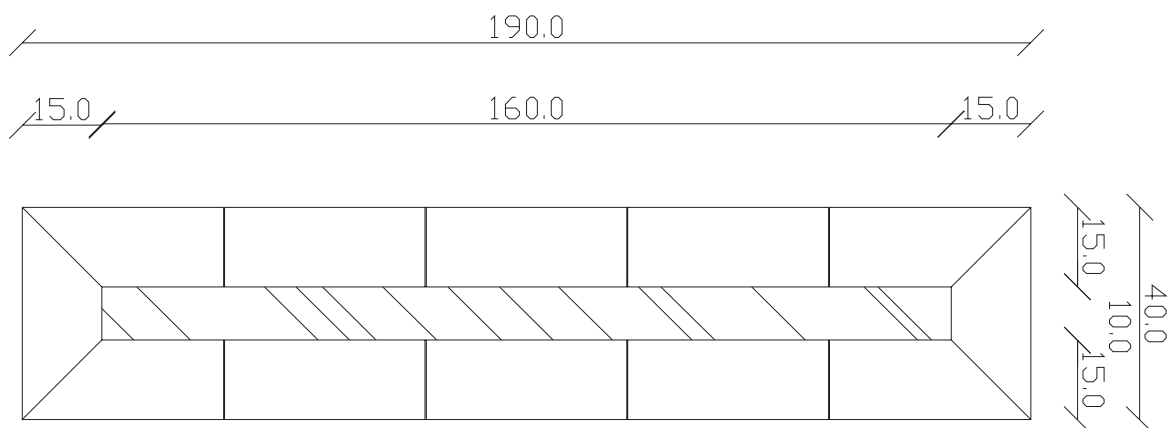

art. A055
H 190 L 45 cm

SPECCHIO VISTA FRONTALE / front view mirror

SPECCHIO VISTA RETRO / rear view mirror

PARTICOLARE MONTAGGIO FISCHER / detail fitting fischer

art. A039
H 85 L 85 cm

SPECCHIO VISTA FRONTALE / front view mirror

art. A031

H 155 L 85 cm

SPECCHIO VISTA FRONTALE / front view mirror

SPECCHIO VISTA RETRO / rear view mirror

PARTICOLARE MONTAGGIO FISCHER / detail fitting fischer

art. A091

H 190 L 85 cm

SPECCHIO VISTA FRONTALE / front view mirror

art. A124
H 190 L 120 cm

SPECCHIO VISTA FRONTALE / front view mirror

SPECCHIO VISTA RETRO / rear view mirror

PARTICOLARE MONTAGGIO FISCHER / detail fitting fischer

art. A123
H 155 L 155 cm

SPECCHIO VISTA FRONTALE / front view mirror

SPECCHIO VISTA RETRO / rear view mirror

PARTICOLARE MONTAGGIO FISCHER / detail fitting fischer

art. A122
H 190 L 190 cm

SPECCHIO VISTA FRONTALE / front view mirror

SPECCHIO VISTA RETRO / rear view mirror

PARTICOLARE MONTAGGIO FISCHER / particularly fitting fisc her