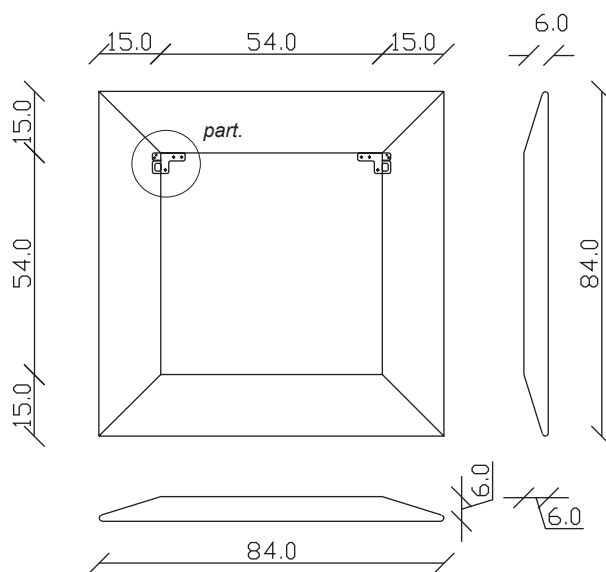

SPECCHIO VISTA RETRO / rear view mirror