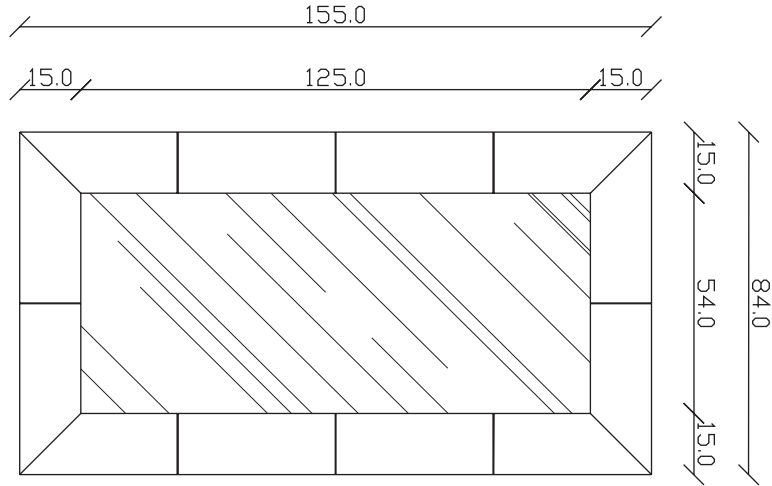

art. A055
H 190 L 45 cm

SPECCHIO VISTA FRONTALE / front view mirror

SPECCHIO VISTA RETRO / rear view mirror

PARTICOLARE MONTAGGIO FISCHER / detail fitting fischer

art. A039
H 85 L 85 cm

SPECCHIO VISTA FRONTALE / front view mirror

SPECCHIO VISTA RETRO / rear view mirror

PARTICOLARE MONTAGGIO FISCHER / detail fitting fischer

art. A037
H 120 L 85 cm

SPECCHIO VISTA FRONTALE / front view mirror

SPECCHIO VISTA RETRO / rear view mirror

PARTICOLARE MONTAGGIO FISCHER / detail fitting fischer

art. A031

H 155 L 85 cm

SPECCHIO VISTA FRONTALE / front view mirror

SPECCHIO VISTA RETRO / rear view mirror

PARTICOLARE MONTAGGIO FISCHER / detail fitting fischer

art. A091

H 190 L 85 cm

SPECCHIO VISTA FRONTALE / front view mirror

art. A124
H 190 L 120 cm

SPECCHIO VISTA FRONTALE / front view mirror

SPECCHIO VISTA RETRO / rear view mirror

PARTICOLARE MONTAGGIO FISCHER / detail fitting fischer

art. A123
H 155 L 155 cm

SPECCHIO VISTA FRONTALE / front view mirror