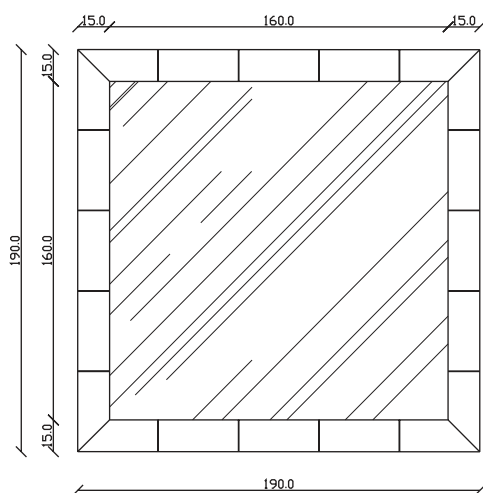

art. A124
H 190 L 120 cm

SPECCHIO VISTA FRONTALE / front view mirror

SPECCHIO VISTA RETRO / rear view mirror

PARTICOLARE MONTAGGIO FISCHER / detail fitting fischer

art. A123
H 155 L 155 cm

SPECCHIO VISTA FRONTALE / front view mirror

SPECCHIO VISTA RETRO / rear view mirror

PARTICOLARE MONTAGGIO FISCHER / detail fitting fischer

art. A122
H 190 L 190 cm

SPECCHIO VISTA FRONTALE / front view mirror

SPECCHIO VISTA RETRO / rear view mirror

PARTICOLARE MONTAGGIO FISCHER / particularly fitting fisc her