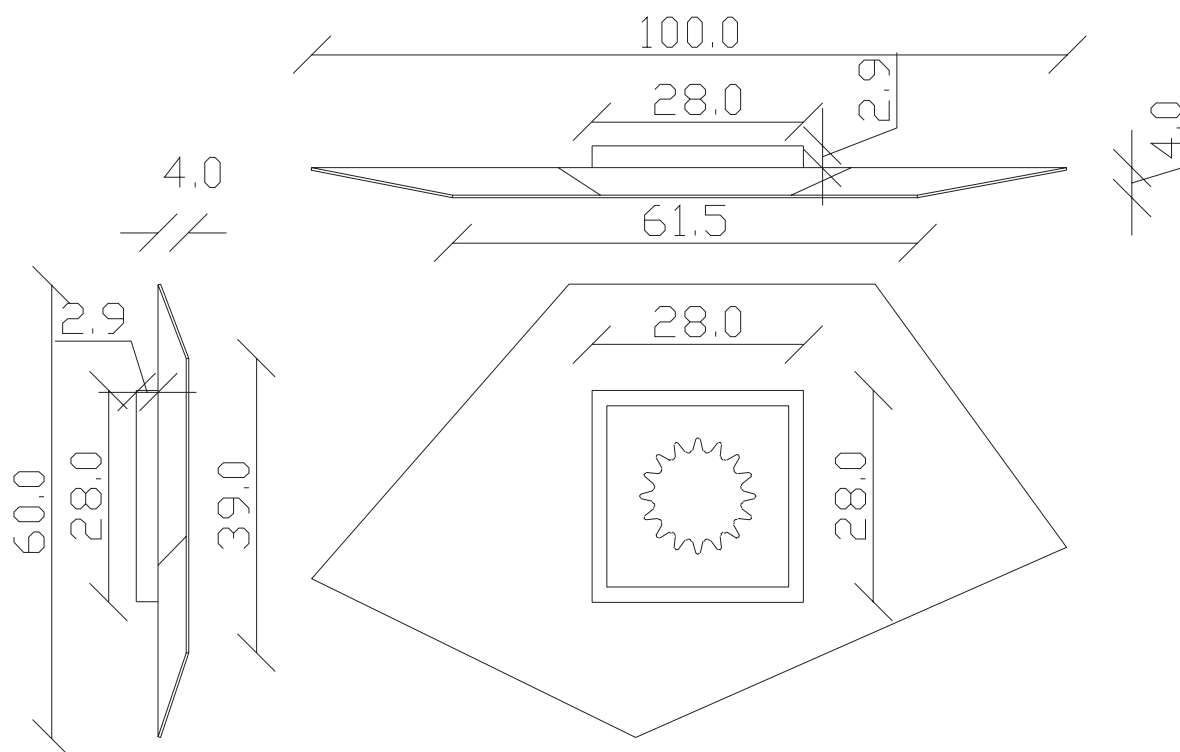

art. A049

H60 L100 cm

FISSAGGIO SPECCHIO
AL MURO VERTICALE
Fastening of the mirror to
the wall vertically

SPECCHIO VISTA FRONTALE / front view mirror

SPECCHIO VISTA RETRO / rear view mirror

art. A027

H90 L150 cm

FISSAGGIO SPECCHIO
AL MURO VERTICALE
Fastening of the mirror to
the wall vertically

SPECCHIO VISTA FRONTALE / front view mirror

SPECCHIO VISTA RETRO / rear view mirror