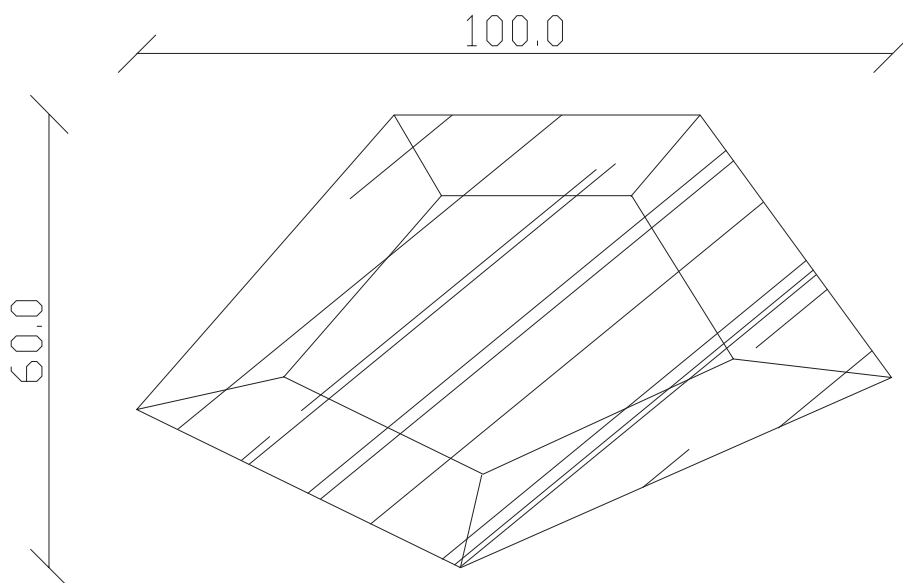

art. A049

H60 L100 cm

FISSAGGIO SPECCHIO
AL MURO VERTICALE
Fastening of the mirror to
the wall vertically

SPECCHIO VISTA FRONTALE / front view mirror

SPECCHIO VISTA RETRO / rear view mirror

art. A027

H90 L150 cm

FISSAGGIO SPECCHIO
AL MURO VERTICALE
Fastening of the mirror to
the wall vertically

SPECCHIO VISTA FRONTALE / front view mirror

SPECCHIO VISTA RETRO / rear view mirror