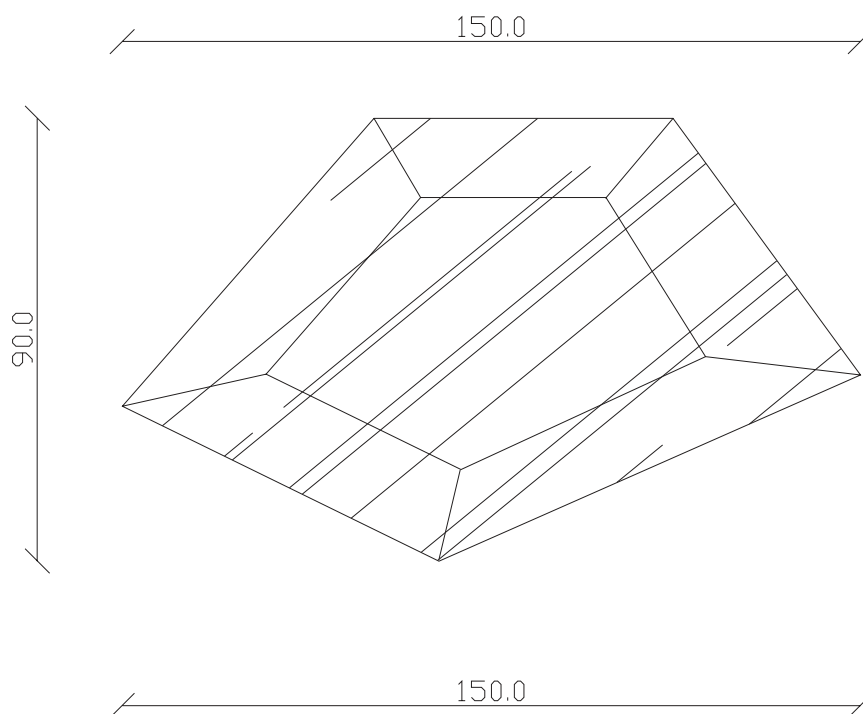

art. A027

H90 L150 cm

FISSAGGIO SPECCHIO
AL MURO VERTICALE
Fastening of the mirror to
the wall vertically

SPECCHIO VISTA FRONTALE / front view mirror