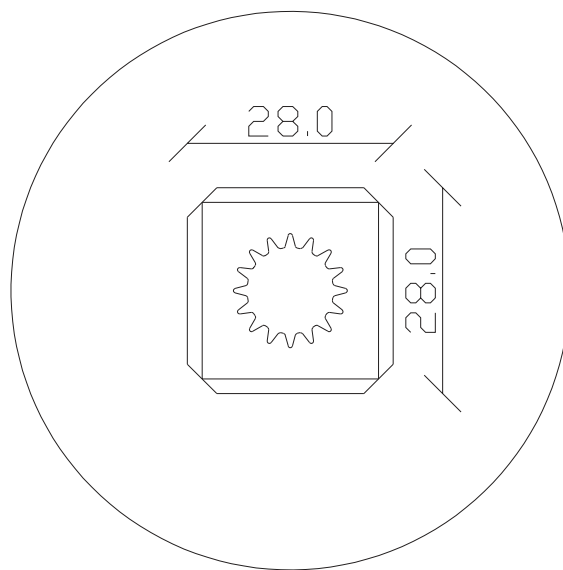

FISSAGGIO SPECCHIO
AL MURO VERTICALE
Fastening of the mirror to
the wall vertically

SPECCHIO VISTA FRONTALE / front view mirror

SPECCHIO VISTA RETRO / rear view mirror

art. A/152
Ø cm 104

FISSAGGIO SPECCHIO
AL MURO VERTICALE
Fastening of the mirror to
the wall vertically

SPECCHIO VISTA FRONTALE / front view mirror

104.0

SPECCHIO VISTA RETRO / rear view mirror

104.0