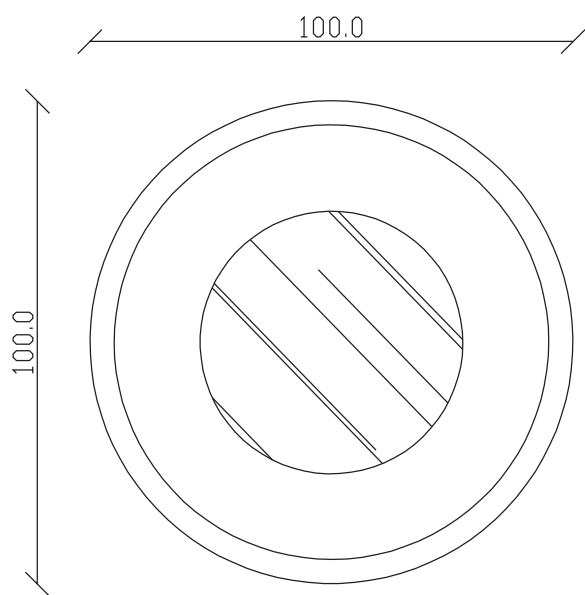

art. A042  
H 190 x L 90

SPECCHIO VISTA FRONTALE / front view mirror

SPECCHIO VISTA RETRO / rear view mirror

art. A041

Ø cm 100

SPECCHIO VISTA FRONTALE / front view mirror

SPECCHIO VISTA RETRO / rear view mirror