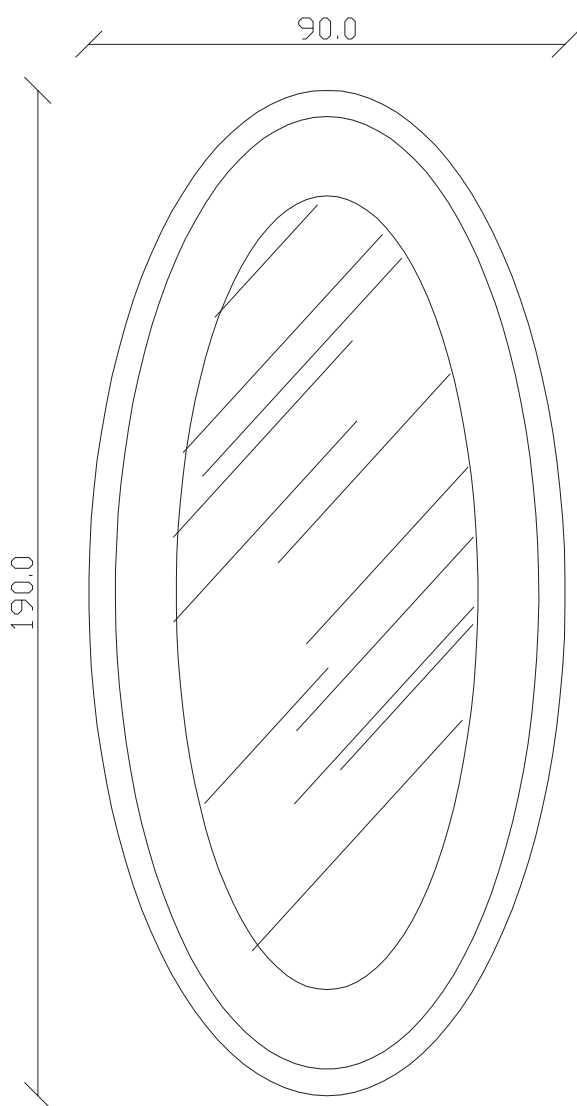

art. A042  
H 190 x L 90

SPECCHIO VISTA FRONTALE / front view mirror

SPECCHIO VISTA RETRO / rear view mirror

art. A041

Ø cm 100

SPECCHIO VISTA FRONTALE / front view mirror

SPECCHIO VISTA RETRO / rear view mirror