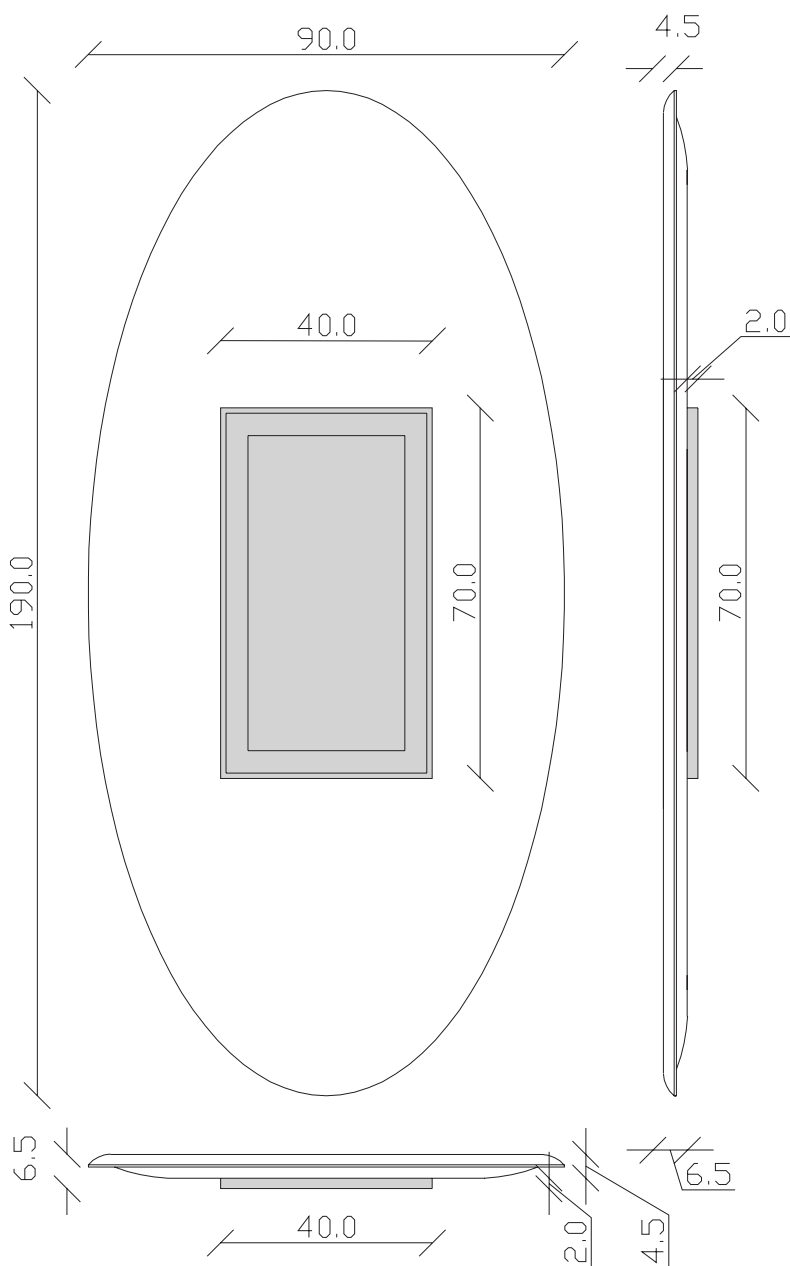

art. A042  
H 190 x L 90

SPECCHIO VISTA FRONTALE / front view mirror

SPECCHIO VISTA RETRO / rear view mirror

art. A041

Ø cm 100

SPECCHIO VISTA FRONTALE / front view mirror

SPECCHIO VISTA RETRO / rear view mirror