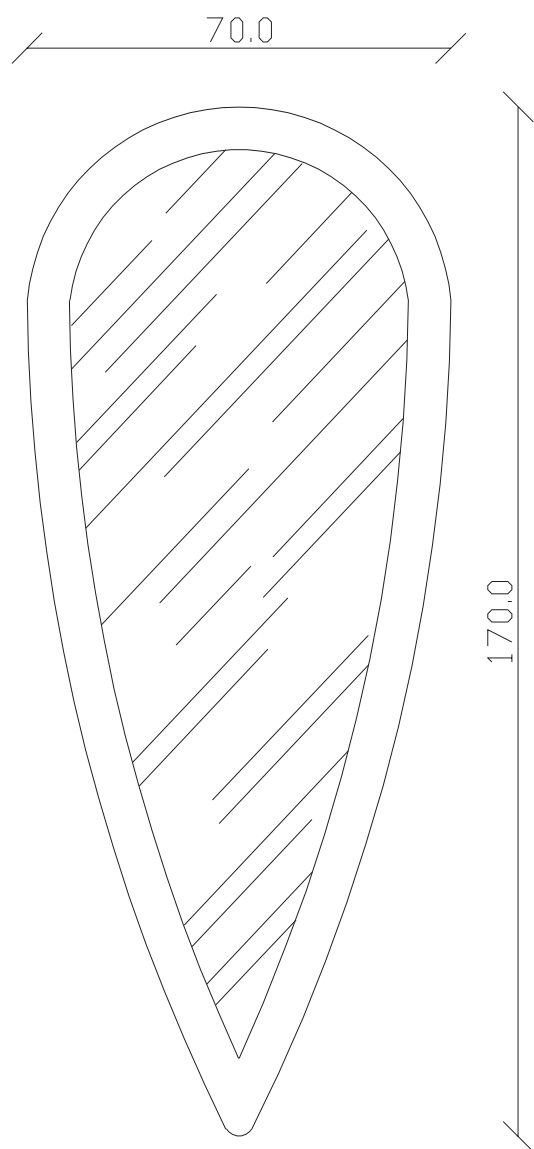

art. A162

H 170 L 70 cm

SPECCHIO VISTA FRONTALE / front view mirror

SPECCHIO VISTA RETRO / rear view mirror