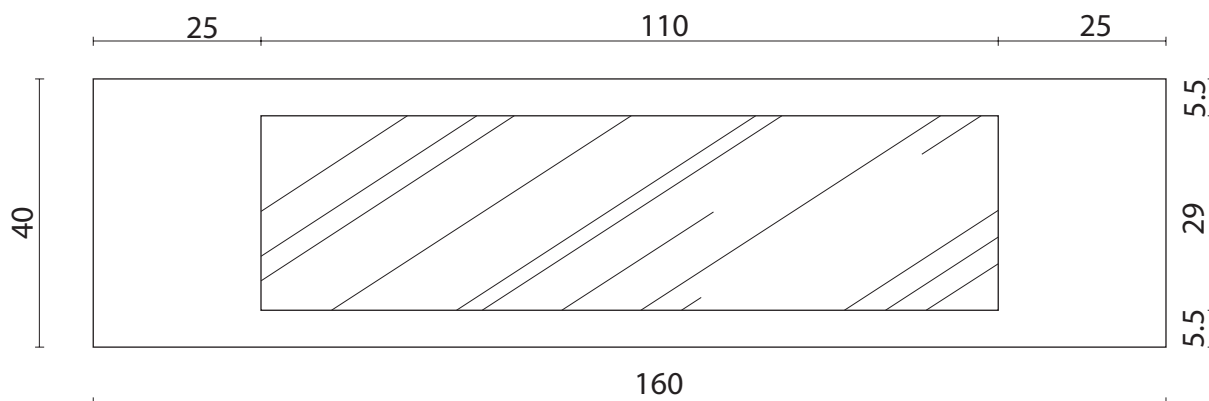

art. A/050

H 160 L 40 cm

(misure specchio H110 L 29 cm)

SPECCHIO VISTA FRONTALE / front view mirror