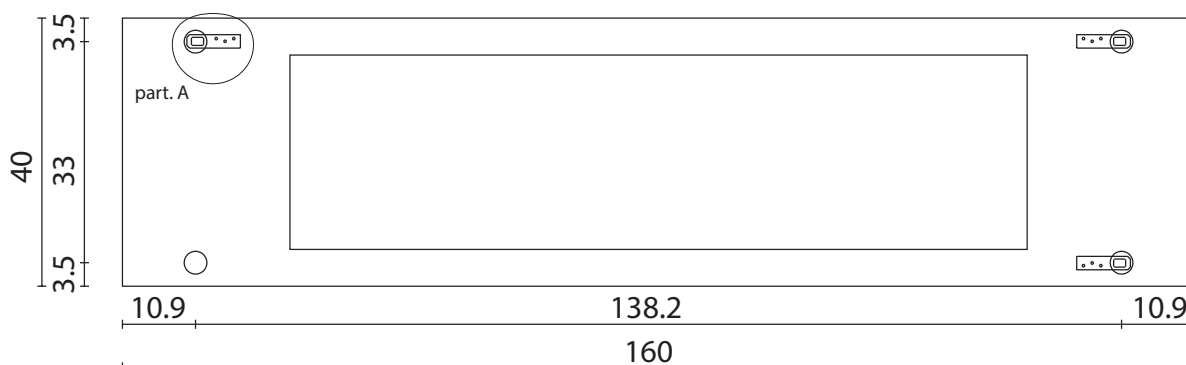

SPECCHIO VISTA RETRO / rear view mirror