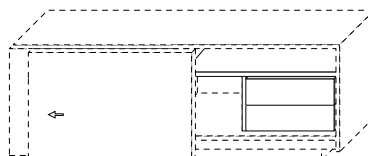

Black varnished support base.

DIMENSIONI

/SIZE

L 2010 / W 79 1/8"

P 486 / D 19 1/8"

H 715 / H 28 1/8"

PRESOTTO

**cassetto e cassettone in alluminio
comprensivo di ripiano in legno dx o sx**
/aluminium drawer and jambo drawer including wooden
shelves, right or left.

P

**cassettone portabottiglie in alluminio
comprensivo di ripiano in legno dx o sx.**
/aluminium bottle holder drawer including
wooden shelf, right or left.

2 cassetti legno
/2 wooden drawers, right or left.