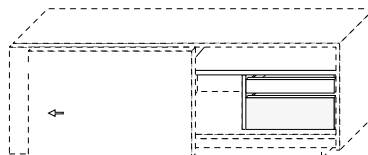

Black varnished support base.

DIMENSIONI

/SIZE

L 2010 / W 79 1/8"

P 486 / D 19 1/8"

H 715 / H 28 1/8"

PRESOTTO

**cassetto e cassettone in alluminio
comprensivo di ripiano in legno dx o sx**
/aluminium drawer and jambo drawer including wooden
shelves, right or left.