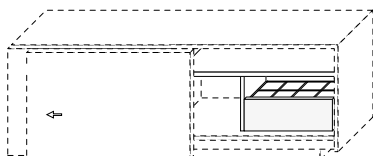

**cassettone portabottiglie in alluminio
comprensivo di ripiano in legno dx o sx.**
/aluminium bottle holder drawer including
wooden shelf, right or left.