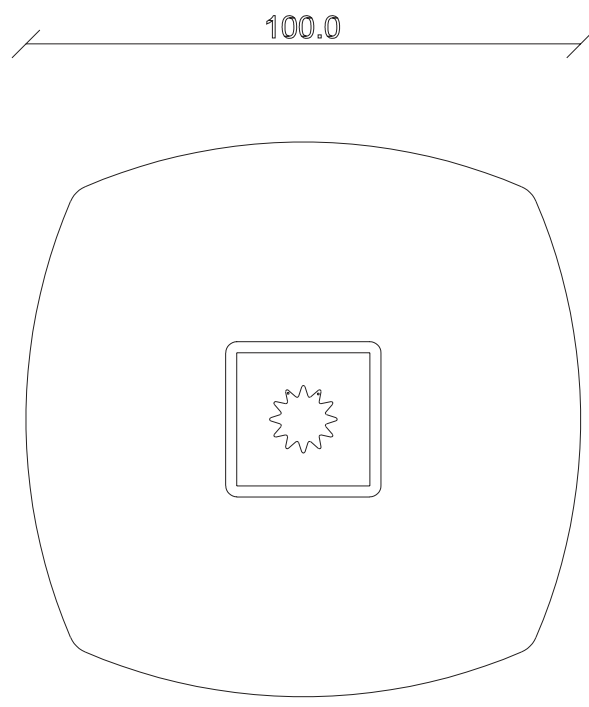

art. A216  
100x100 cm

FISSAGGIO SPECCHIO  
AL MURO VERTICALE  
Fastening of the mirror to  
the wall vertically

SPECCHIO VISTA FRONTALE / front view mirror

SPECCHIO VISTA RETRO / rear view mirror

art. A217  
165x90 cm

FISSAGGIO SPECCHIO  
AL MURO VERTICALE  
Fastening of the mirror to  
the wall vertically

SPECCHIO VISTA FRONTALE / front view mirror

SPECCHIO VISTA RETRO / rear view mirror