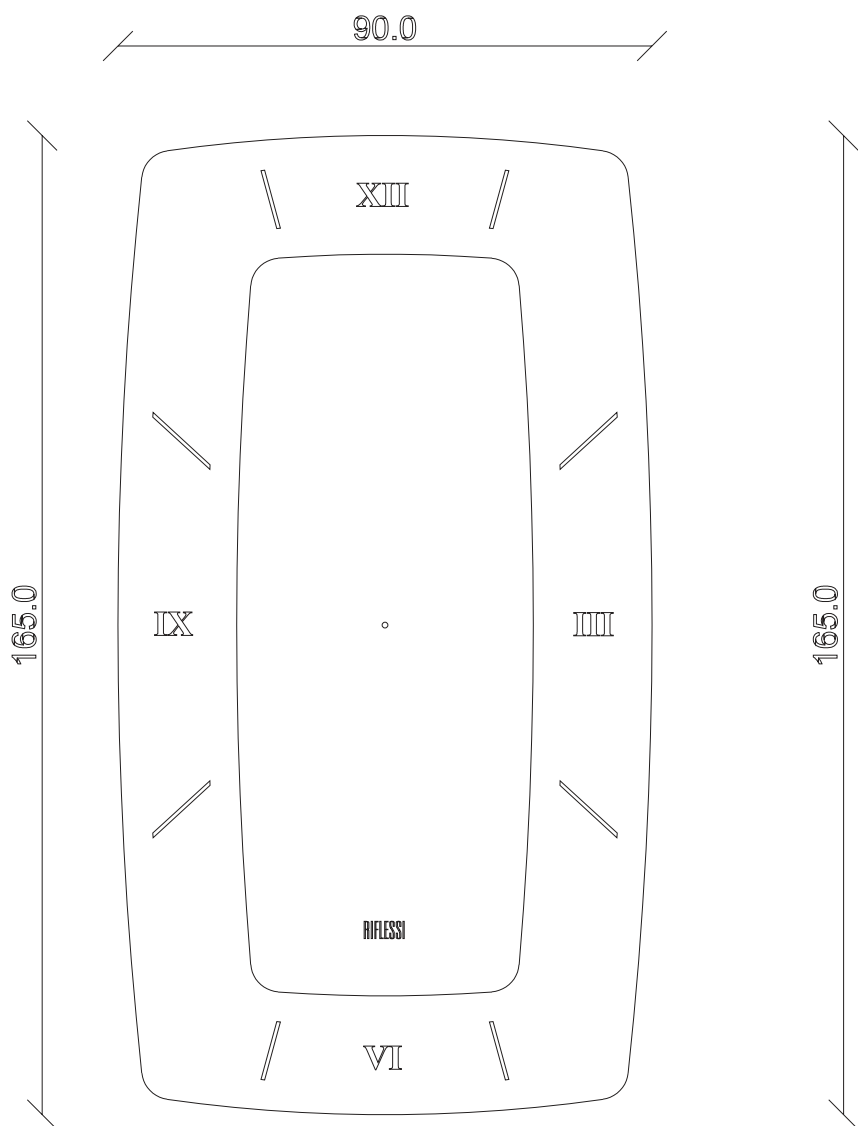

art. A216  
100x100 cm

FISSAGGIO SPECCHIO  
AL MURO VERTICALE  
Fastening of the mirror to  
the wall vertically

SPECCHIO VISTA FRONTALE / front view mirror

SPECCHIO VISTA RETRO / rear view mirror

art. A217  
165x90 cm

FISSAGGIO SPECCHIO  
AL MURO VERTICALE  
Fastening of the mirror to  
the wall vertically

SPECCHIO VISTA FRONTALE / front view mirror

SPECCHIO VISTA RETRO / rear view mirror