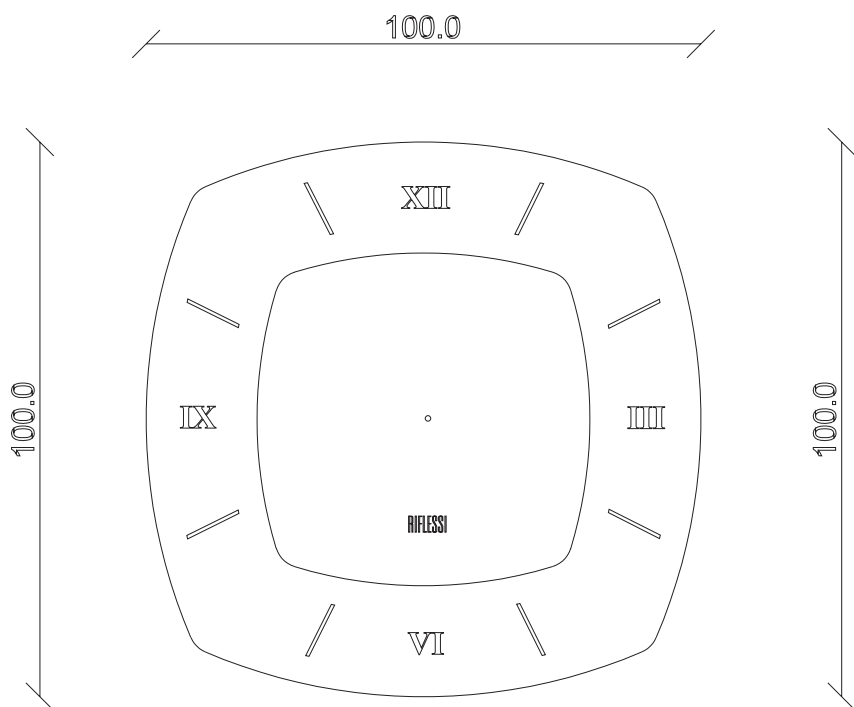

art. A216  
100x100 cm

FISSAGGIO SPECCHIO  
AL MURO VERTICALE  
Fastening of the mirror to  
the wall vertically

SPECCHIO VISTA FRONTALE / front view mirror

SPECCHIO VISTA RETRO / rear view mirror

art. A217  
165x90 cm

FISSAGGIO SPECCHIO  
AL MURO VERTICALE  
Fastening of the mirror to  
the wall vertically

SPECCHIO VISTA FRONTALE / front view mirror

SPECCHIO VISTA RETRO / rear view mirror