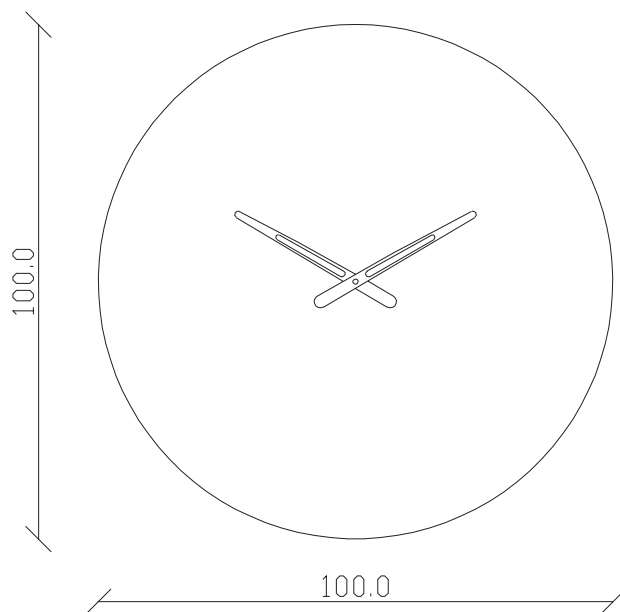

art. A200
Ø 100 cm

FISSAGGIO SPECCHIO
AL MURO VERTICALE
Fastening of the mirror to
the wall vertically

SPECCHIO VISTA FRONTALE / front view mirror

SPECCHIO VISTA RETRO / rear view mirror