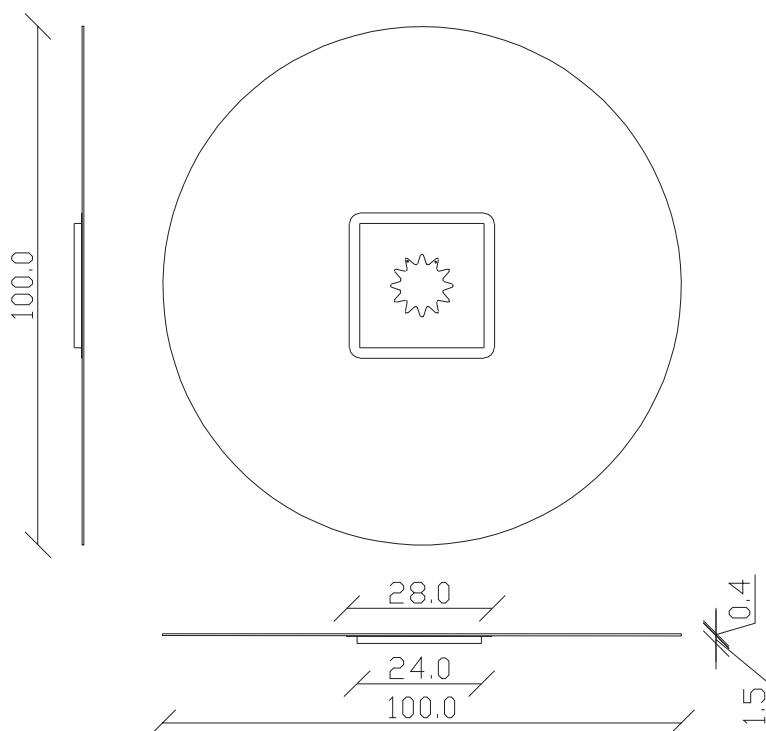

art. A197
Ø 100 cm

FISSAGGIO SPECCHIO
AL MURO VERTICALE
Fastening of the mirror to
the wall vertically

SPECCHIO VISTA FRONTALE / front view mirror

SPECCHIO VISTA RETRO / rear view mirror

art. 198
Ø 120 cm

FISSAGGIO SPECCHIO
AL MURO VERTICALE
Fastening of the mirror to
the wall vertically

SPECCHIO VISTA FRONTALE / front view mirror

SPECCHIO VISTA RETRO / rear view mirror