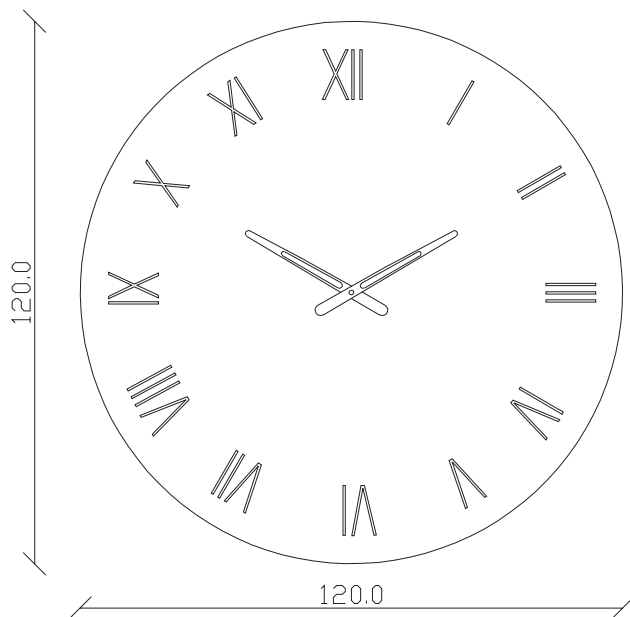

art. A197
Ø 100 cm

FISSAGGIO SPECCHIO
AL MURO VERTICALE
Fastening of the mirror to
the wall vertically

SPECCHIO VISTA FRONTALE / front view mirror

SPECCHIO VISTA RETRO / rear view mirror

art. 198
Ø 120 cm

FISSAGGIO SPECCHIO
AL MURO VERTICALE
Fastening of the mirror to
the wall vertically

SPECCHIO VISTA FRONTALE / front view mirror

SPECCHIO VISTA RETRO / rear view mirror