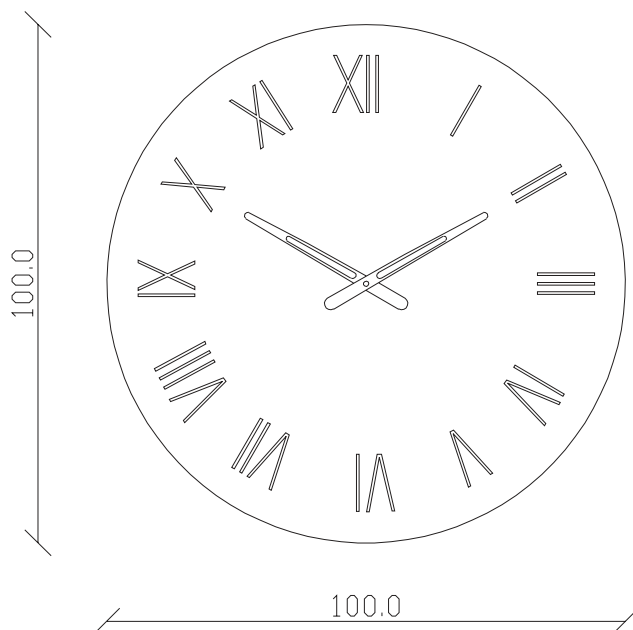

art. A197
Ø 100 cm

FISSAGGIO SPECCHIO
AL MURO VERTICALE
Fastening of the mirror to
the wall vertically

SPECCHIO VISTA FRONTALE / front view mirror

SPECCHIO VISTA RETRO / rear view mirror

art. 198
Ø 120 cm

FISSAGGIO SPECCHIO
AL MURO VERTICALE
Fastening of the mirror to
the wall vertically

SPECCHIO VISTA FRONTALE / front view mirror

SPECCHIO VISTA RETRO / rear view mirror