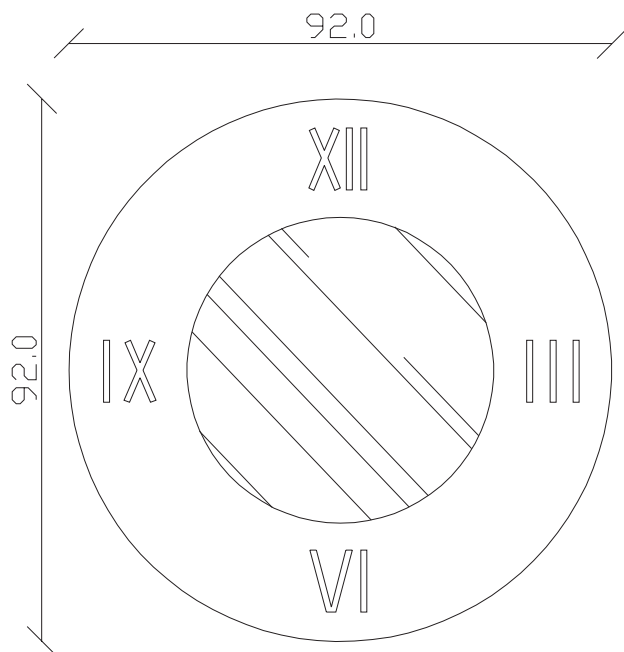

art. A202

Ø cm 92

SPECCHIO VISTA FRONTALE / front view mirror

SPECCHIO VISTA RETRO / rear view mirror