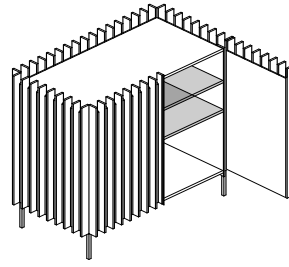

con ripiani in vetro
/with glass shelves