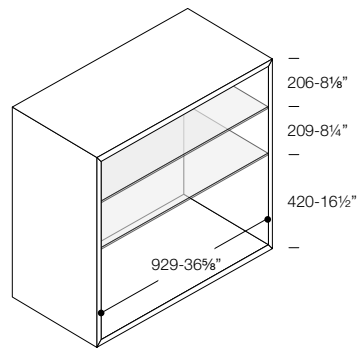

con ripiani in vetro
/with glass shelves