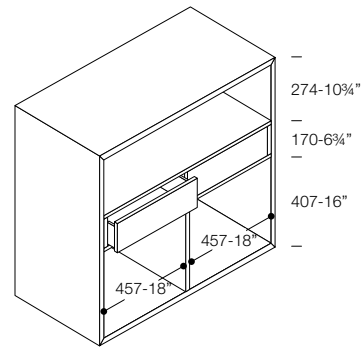

con cassetti legni
/with wooden drawers

P