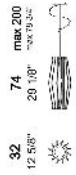

Suspension

Floor lamp

6502601