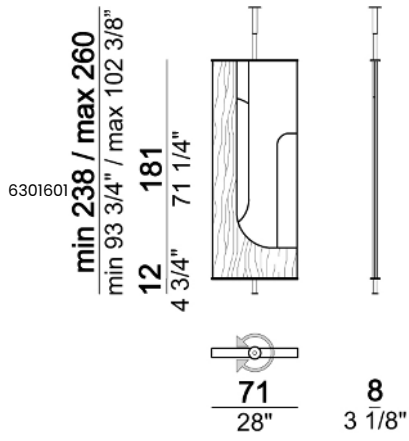

ARKETIPO / INDOOR-EN

HIDE ME

designed by Gino Carollo 2023

PANEL: MDF, one side varnished oxy grey, one side veneered in zebrano or eucalyptus and glass/mirror "Stopsol" (renowned for its extraordinary aesthetic look).

METAL PARTS: metal varnished oxy grey or Titanium.

Ceiling room divider

Floor room divider - 2 units

Floor room divider - 3 units