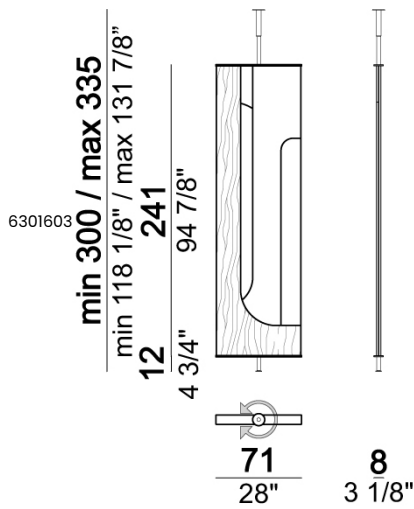

ARKETIPO / INDOOR-EN

HIDE ME

designed by Gino Carollo 2023

PANEL: MDF, one side varnished oxy grey, one side veneered in zebrano or eucalyptus and glass/mirror "Stopsol" (renowned for its extraordinary aesthetic look).

METAL PARTS: metal varnished oxy grey or Titanium.

Ceiling room divider

Floor room divider - 2 units

Floor room divider - 3 units