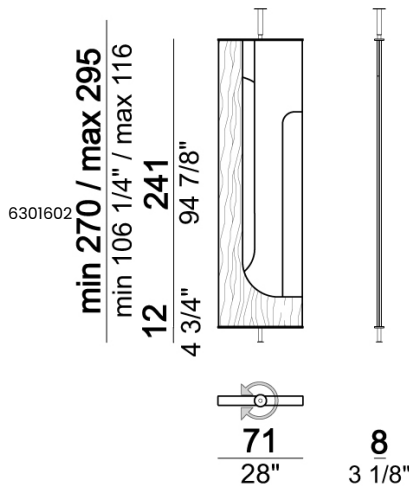

ARKETIPO / INDOOR-EN

HIDE ME

designed by Gino Carollo 2023

PANEL: MDF, one side varnished oxy grey, one side veneered in zebrano or eucalyptus and glass/mirror "Stopsol" (renowned for its extraordinary aesthetic look).

METAL PARTS: metal varnished oxy grey or Titanium.

Ceiling room divider

Floor room divider - 2 units

Floor room divider - 3 units