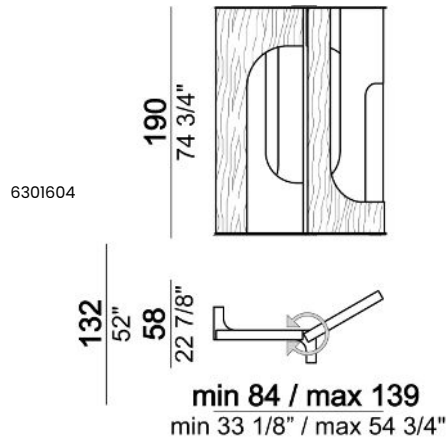

ARKETIPO / INDOOR-EN

HIDE ME

designed by Gino Carollo 2023

PANEL: MDF, one side varnished oxy grey, one side veneered in zebrano or eucalyptus and glass/mirror "Stopsol" (renowned for its extraordinary aesthetic look).

METAL PARTS: metal varnished oxy grey or Titanium.

Ceiling room divider

Floor room divider - 2 units

Floor room divider - 3 units