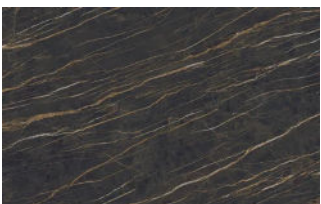

Nichel

Piombo

Titanio

Ossido ottone

Ossido bronzo

Wood

WOODS 1

Woods 1

Natural oak

Visone oak

Cenere oak

Castoro oak

Carbone oak

WOODS 2

Woods 2

Canaletto walnut

Heat-treated oak

Stoneware

STONEWARE

Matt stoneware

Azalai nero

Jasper moka

Storm grigio

Storm nero

Senda grigio

Pacific bianco

Glossy stoneware

Noir desir

Calacatta oro

Breche capraia

Textured finishes

TEXTURED FINISHES