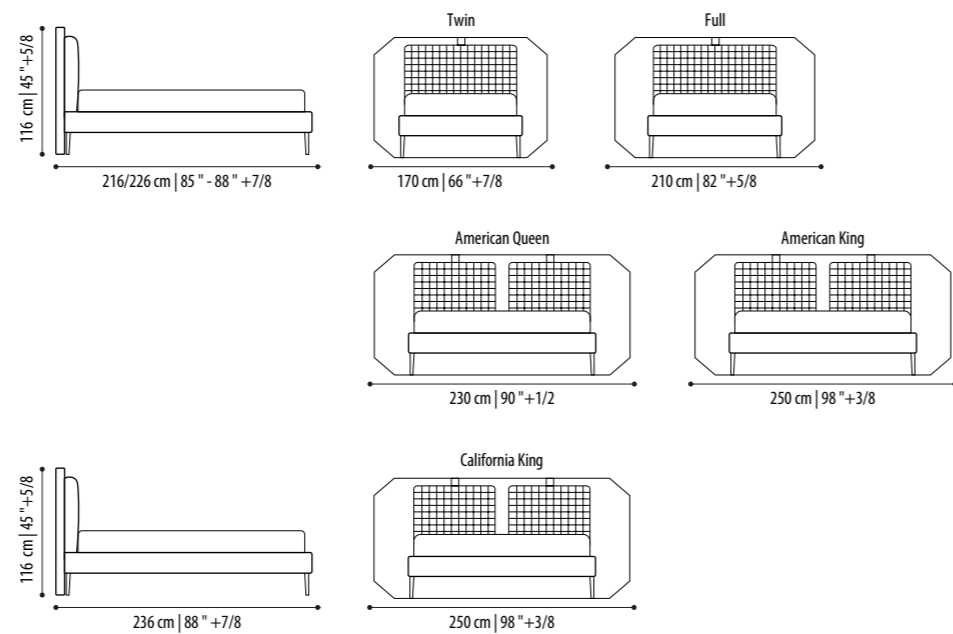

Structure

In plywood

Padding

In high density polyurethane foam

Upholstery

In fabric or leather, partially removable and inner pillow, in leather or fabric, available in smooth or woven version

Misure europee / European sizes

Misure americane / American Sizes

KARL BALDACCHINO

Struttura Baldacchino

Massello in frassino verniciato in diverse finiture

Struttura Letto

In legno multistrato

Imbottitura

In poliuretano espanso ad alta densità

Misure americane / American Sizes