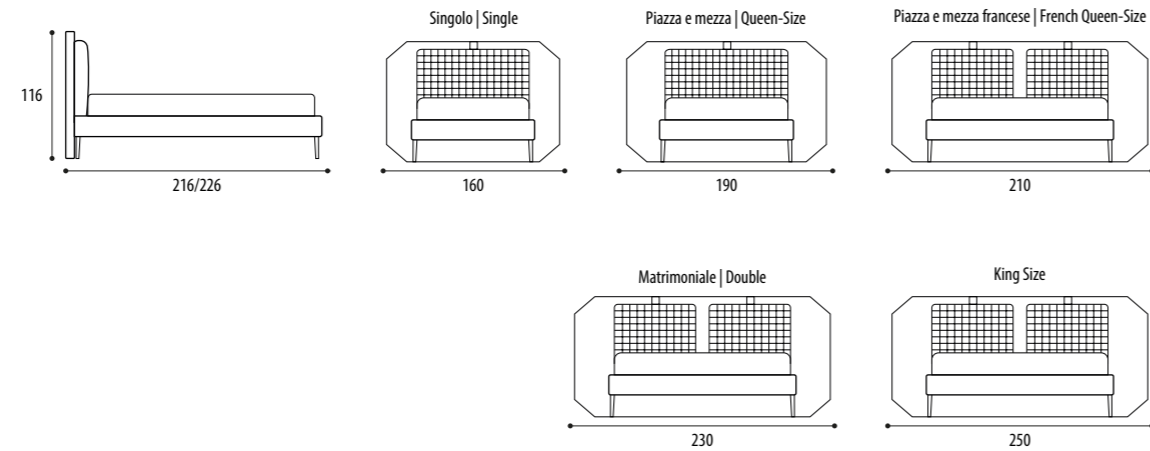

Structure

In plywood

Padding

In high density polyurethane foam

Upholstery

In fabric or leather, partially removable and inner pillow, in leather or fabric, available in smooth or woven version

Misure europee / European sizes

Misure americane / American Sizes

KARL BALDACCHINO

Struttura Baldacchino

Massello in frassino verniciato in diverse finiture

Struttura Letto

In legno multistrato

Imbottitura

In poliuretano espanso ad alta densità

Misure americane / American Sizes