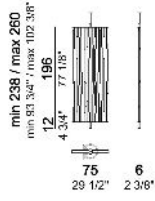

ARKETIPO / INDOOR-EN

IN-DEPENDENT

designed by Gino Carollo 2018

STRUCTURE: MDF veneered Canaletto walnut on both sides, or one side MDF veneered Canaletto walnut and other side glass/mirror "Stopsol" (renowned for its extraordinary aesthetic look).

METAL PARTS: finishes: oxy grey or titanium.

Fixing to the ceiling with the supplied screws.

Room divider

6301005

6301001

6301003