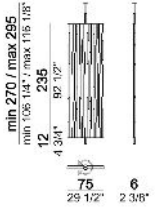

METAL PARTS: finishes: oxy grey or titanium.

Fixing to the ceiling with the supplied screws.

Room divider

6301005

6301001

6301003