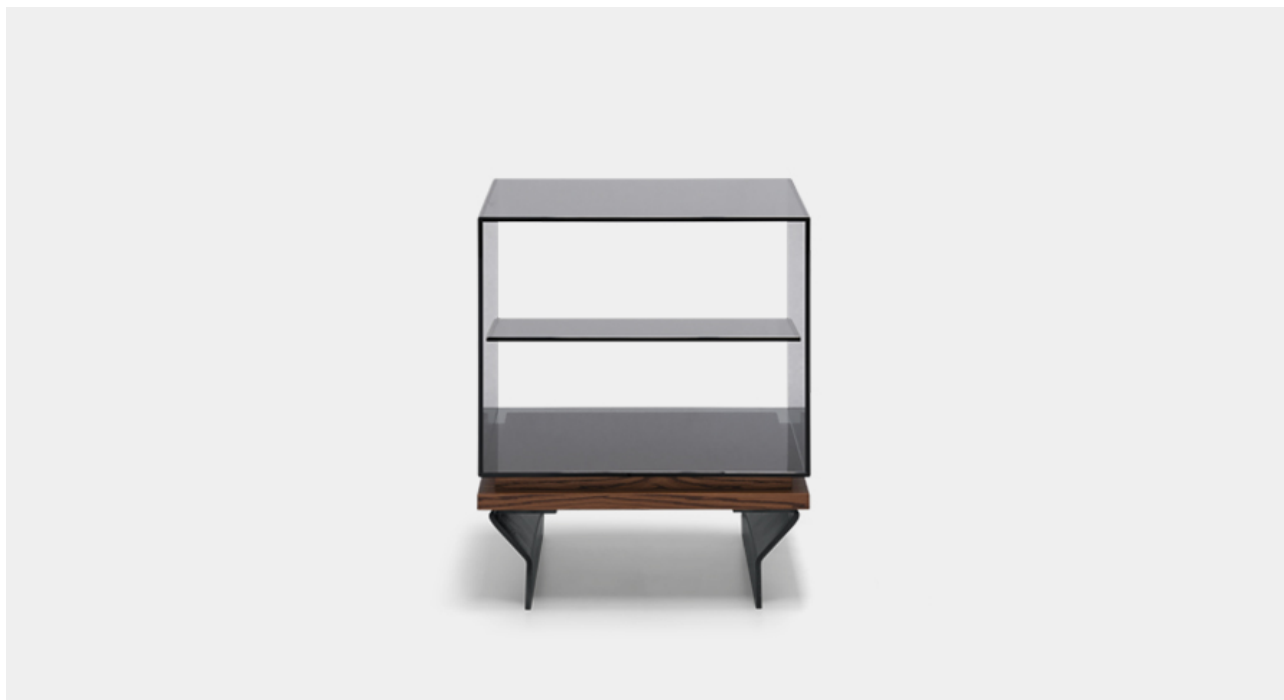

ARKETIPO / COMPLEMENTI-EN

SOHO

designed by Gino Carollo 2022

BASE: metal, black nickel finish or micaceous brown or oxy grey varnished.

TOP: storage unit in smoked glass, base in wood veneered eucalyptus or zebano.

Night table

6301501