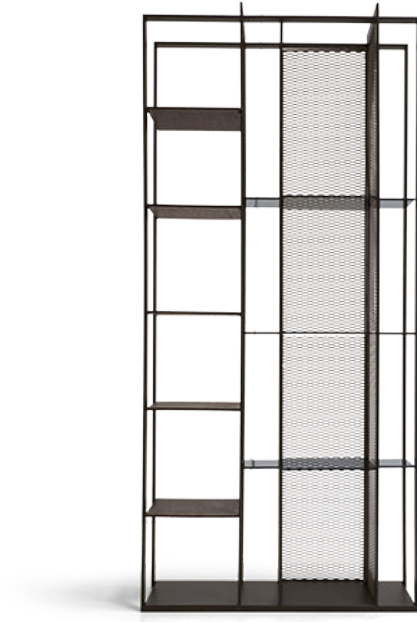

ARKETIPO / COMPLEMENTI-EN

ELECTRA

designed by Mauro Lipparini 2018

STRUCTURE: metal varnished micaceous brown, metal mesh in titanium finish.

SHELVES: smoked glass and wood, moka oak or sucupira.

Bookshelf