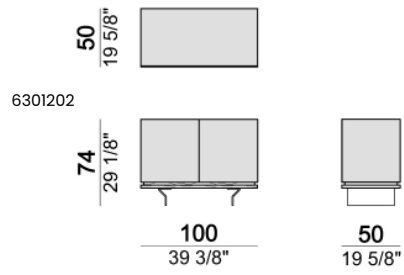

ARKETIPO / COMPLEMENTI-EN

BROOKLYN

designed by Gino Carollo 2021

BASE: metal, finishes: black nickel or varnished micaceous brown or oxy grey.

STRUCTURE: one storage unit with 3 drawers and 1 door in MDF veneered eucalyptus or Zebrano; one storage unit with 2 doors and 1 inner shelf in smoked glass.

ATTENTION: the glass storage unit can be placed on the right- or on the left-hand side.

Sideboard in wood and glass

Sideboard in glass with wooden base

Sideboard in wood