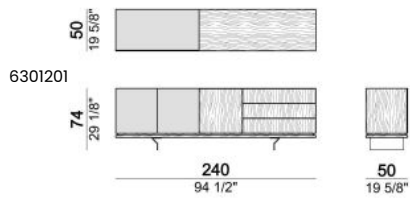

ARKETIPO / COMPLEMENTI-EN

BROOKLYN

designed by Gino Carollo 2021

BASE: metal, finishes: black nickel or varnished micaceous brown or oxy grey.

STRUCTURE: one storage unit with 3 drawers and 1 door in MDF veneered eucalyptus or Zebrano; one storage unit with 2 doors and 1 inner shelf in smoked glass.

ATTENTION: the glass storage unit can be placed on the right- or on the left-hand side.

Sideboard in wood and glass

Sideboard in glass with wooden base

Sideboard in wood