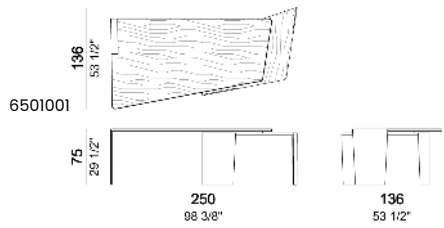

Executive desk