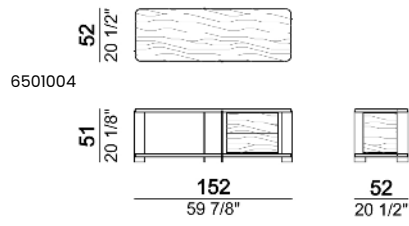

Console chest of drawers