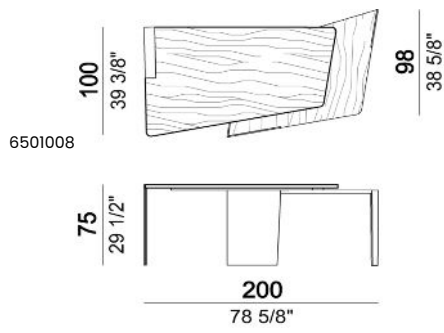

Executive desk