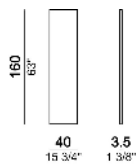

Mirror

Set of 3 mirrors

6500601