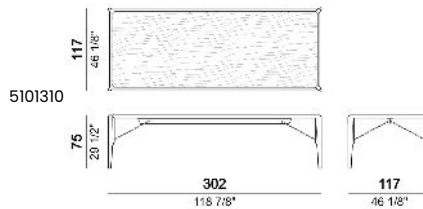

Dining table