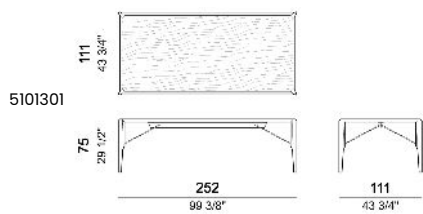

Dining table