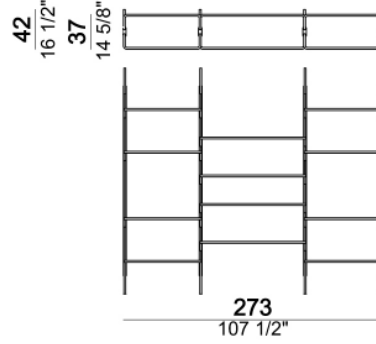

Roxanne_4-01C

Wall bookshelf "4-01W" (4 uprights W + 2 bottom shelves 80T + 12 shelves 80).

Roxanne_4-01W

Ceiling bookshelf "4-02C" (4 uprights C + 2 bottom shelves 110T + 3 shelves 80 + 8 shelves 110).

Roxanne_4-02C

Wall bookshelf "4-02W" (4 uprights W + 2 bottom shelves 110T + 3 shelves 80 + 8 shelves 110).

Roxanne_4-02W

Ceiling bookshelf "4-03C" (4 uprights C + 2 bottom shelves 80T + 6 shelves 80 + 4 shelves 110).

Roxanne_4-03C

Wall bookshelf "4-03W" (4 uprights W + 2 bottom shelves 80T + 6 shelves 80 + 4 shelves 110).

Roxanne_4-03W

Ceiling bookshelf "6-01C" (6uprights C + 3 bottom shelves 80T + 20 shelves 80).

Roxanne_6-01C