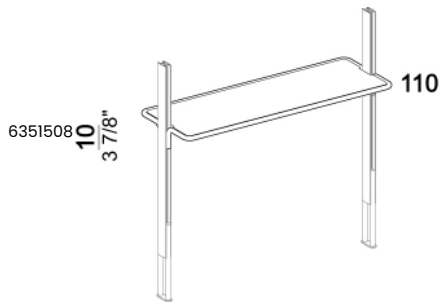

Wall upright W.

63515041

Ceiling upright C.

63515042

Roxanne_Libreria modulo sing

Roxanne_Libreria modulo doppia9-82

Roxanne_Libreria modulo tripla14-82

Bottom shelf 80 cm

6351505

36
14 1/8"

Shelf 80 cm

6351506
10
3 7/8"

Bottom shelf 110 cm

6351507

36
14 1/8"

Shelf 110 cm

Single foot, necessary when there is no bottom shelf

Wall bookshelf "2-01W" (2 uprights W + 1 bottom shelf 80T + 4 shelves 80).

Ceiling bookshelf "2-03C" (2 uprights C + 1 bottom shelf 110T + 4 shelves 110).

Ceiling bookshelf "3-01C" (3 uprights C + 1 bottom shelf 80T + 8 shelves 80 + 1 foot F).

Wall bookshelf "3-01W" (3 uprights W + 1 bottom shelf 80T + 8 shelves 80 + 1 foot F).

Ceiling bookshelf "3-02C" (3 uprights C + 1 bottom shelf 80T + 3 shelves 80 + 5 shelves 110 + 1 foot F).