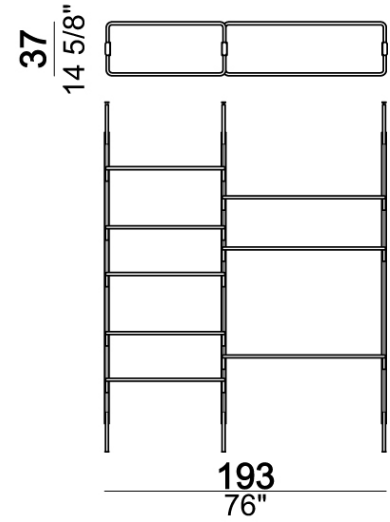

6351505

36
14 1/8"

Shelf 80 cm

6351506
10
3 7/8"

Bottom shelf 110 cm

6351507

36
14 1/8"

Shelf 110 cm

Ceiling bookshelf "3-01C" (3 uprights C + 1 bottom shelf 80T + 8 shelves 80 + 1 foot F).

Wall bookshelf "3-01W" (3 uprights W + 1 bottom shelf 80T + 8 shelves 80 + 1 foot F).

Ceiling bookshelf "3-02C" (3 uprights C + 1 bottom shelf 80T + 3 shelves 80 + 5 shelves 110 + 1 foot F).

Roxanne_3-02C

Wall bookshelf "3-02W" (3 uprights W + 1 bottom shelf 80T + 3 shelves 80 + 5 shelves 110 + 1 foot F).

Roxanne_3-02W

Ceiling bookshelf "3-03C" (3 uprights C + 5 shelves 80 + 3 shelves 110 + 3 feet F).

Roxanne_3-03C

Wall bookshelf "3-03W" (3 uprights W + 5 shelves 80 + 3 shelves 110 + 3 feet F).

Roxanne_3-03W

Ceiling bookshelf "3-04C" (3 uprights C + 1 bottom shelf 110T + 8 shelves 110 + 1 foot F).

Roxanne_3-04C