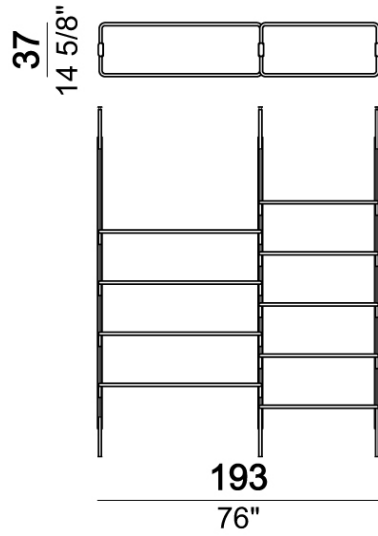

Ceiling bookshelf "3-05C" (3 uprights C + 1 bottom shelf 80T + 4 shelves 80 + 4 shelves 110 + 1 foot F).

Roxanne_3-05C