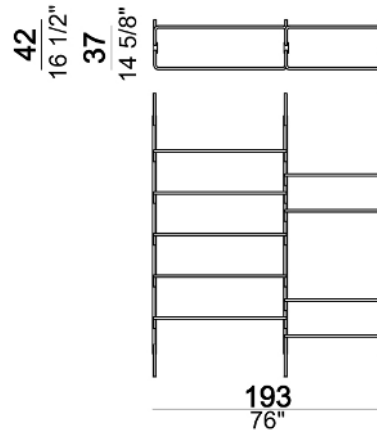

6351505

36
14 1/8"

Shelf 80 cm

6351506
10
3 7/8"

Bottom shelf 110 cm

6351507

36
14 1/8"

Shelf 110 cm

Single foot, necessary when there is no bottom shelf

Wall bookshelf "2-01W" (2 uprights W + 1 bottom shelf 80T + 4 shelves 80).

Ceiling bookshelf "2-03C" (2 uprights C + 1 bottom shelf 110T + 4 shelves 110).

Ceiling bookshelf "3-01C" (3 uprights C + 1 bottom shelf 80T + 8 shelves 80 + 1 foot F).

Wall bookshelf "3-01W" (3 uprights W + 1 bottom shelf 80T + 8 shelves 80 + 1 foot F).

Ceiling bookshelf "3-02C" (3 uprights C + 1 bottom shelf 80T + 3 shelves 80 + 5 shelves 110 + 1 foot F).

Roxanne_3-02C

Wall bookshelf "3-02W" (3 uprights W + 1 bottom shelf 80T + 3 shelves 80 + 5 shelves 110 + 1 foot F).

Roxanne_3-02W

Ceiling bookshelf "3-03C" (3 uprights C + 5 shelves 80 + 3 shelves 110 + 3 feet F).