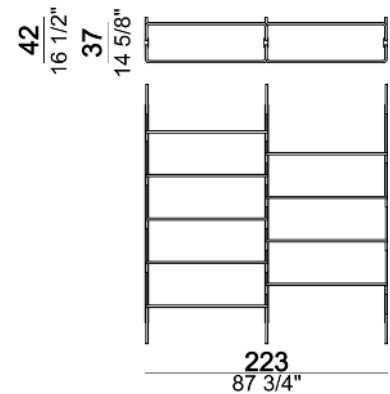

Ceiling bookshelf "3-01C" (3 uprights C + 1 bottom shelf 80T + 8 shelves 80 + 1 foot F).

Wall bookshelf "3-01W" (3 uprights W + 1 bottom shelf 80T + 8 shelves 80 + 1 foot F).

Ceiling bookshelf "3-02C" (3 uprights C + 1 bottom shelf 80T + 3 shelves 80 + 5 shelves 110 + 1 foot F).

Roxanne_3-02C

Wall bookshelf "3-02W" (3 uprights W + 1 bottom shelf 80T + 3 shelves 80 + 5 shelves 110 + 1 foot F).

Roxanne_3-02W

Ceiling bookshelf "3-03C" (3 uprights C + 5 shelves 80 + 3 shelves 110 + 3 feet F).

Roxanne_3-03C

Wall bookshelf "3-03W" (3 uprights W + 5 shelves 80 + 3 shelves 110 + 3 feet F).

Roxanne_3-03W

Ceiling bookshelf "3-04C" (3 uprights C + 1 bottom shelf 110T + 8 shelves 110 + 1 foot F).

Roxanne_3-04C

Wall bookshelf "3-04W" (3 uprights W + 1 bottom shelf 110T + 8 shelves 110 + 1 foot F).

Roxanne_3-04W

Ceiling bookshelf "3-05C" (3 uprights C + 1 bottom shelf 80T + 4 shelves 80 + 4 shelves 110 + 1 foot F).