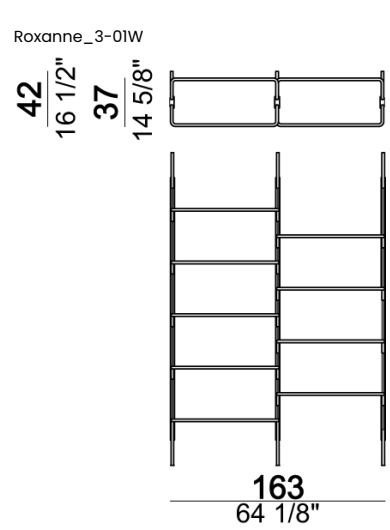

Wall upright W.

63515041

Ceiling upright C.

63515042

Roxanne_Libreria modulo sing

Roxanne_Libreria modulo doppia9-82

Roxanne_Libreria modulo tripla14-82

Bottom shelf 80 cm

6351505

36
14 1/8"

Shelf 80 cm

6351506
10
3 7/8"

Bottom shelf 110 cm

6351507

36
14 1/8"

Shelf 110 cm

Single foot, necessary when there is no bottom shelf

Wall bookshelf "2-01W" (2 uprights W + 1 bottom shelf 80T + 4 shelves 80).

Ceiling bookshelf "2-03C" (2 uprights C + 1 bottom shelf 110T + 4 shelves 110).

Ceiling bookshelf "3-01C" (3 uprights C + 1 bottom shelf 80T + 8 shelves 80 + 1 foot F).

Wall bookshelf "3-01W" (3 uprights W + 1 bottom shelf 80T + 8 shelves 80 + 1 foot F).

Ceiling bookshelf "3-02C" (3 uprights C + 1 bottom shelf 80T + 3 shelves 80 + 5 shelves 110 + 1 foot F).