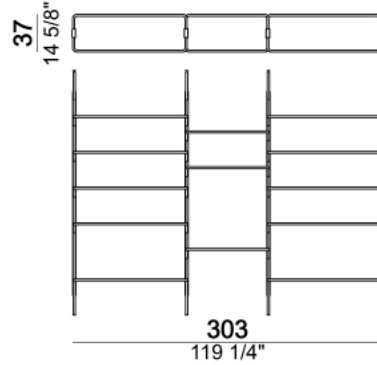

Roxanne_3-05C

Wall bookshelf "3-05W" (3 uprights W + 1 bottom shelf 80T + 4 shelves 80 + 4 shelves 110 + 1 foot F).

Roxanne_3-05W

Ceiling bookshelf "4-01C" (4 uprights C + 2 bottom shelves 80T + 12 shelves 80).

Roxanne_4-01C

Wall bookshelf "4-01W" (4 uprights W + 2 bottom shelves 80T + 12 shelves 80).

Roxanne_4-01W

Ceiling bookshelf "4-02C" (4 uprights C + 2 bottom shelves 110T + 3 shelves 80 + 8 shelves 110).

Roxanne_4-02C