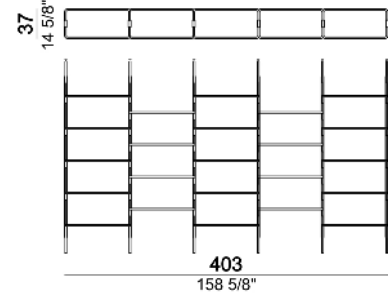

Wall bookshelf "4-02W" (4 uprights W + 2 bottom shelves 110T + 3 shelves 80 + 8 shelves 110).

Roxanne_4-02W

Ceiling bookshelf "4-03C" (4 uprights C + 2 bottom shelves 80T + 6 shelves 80 + 4 shelves 110).

Roxanne_4-03C

Wall bookshelf "4-03W" (4 uprights W + 2 bottom shelves 80T + 6 shelves 80 + 4 shelves 110).

Roxanne_4-03W

Ceiling bookshelf "6-01C" (6uprights C + 3 bottom shelves 80T + 20 shelves 80).

Roxanne_6-01C