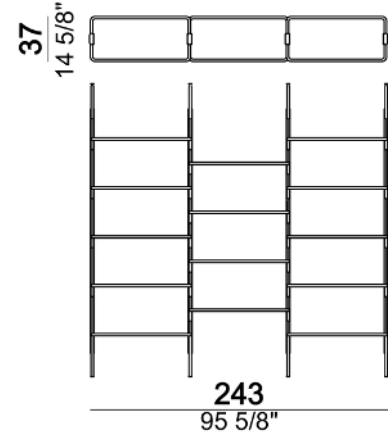

Roxanne_3-03C

Wall bookshelf "3-03W" (3 uprights W + 5 shelves 80 + 3 shelves 110 + 3 feet F).

Roxanne_3-03W

Ceiling bookshelf "3-04C" (3 uprights C + 1 bottom shelf 110T + 8 shelves 110 + 1 foot F).

Roxanne_3-04C

Wall bookshelf "3-04W" (3 uprights W + 1 bottom shelf 110T + 8 shelves 110 + 1 foot F).

Roxanne_3-04W

Ceiling bookshelf "3-05C" (3 uprights C + 1 bottom shelf 80T + 4 shelves 80 + 4 shelves 110 + 1 foot F).

Roxanne_3-05C

Wall bookshelf "3-05W" (3 uprights W + 1 bottom shelf 80T + 4 shelves 80 + 4 shelves 110 + 1 foot F).

Roxanne_3-05W

Ceiling bookshelf "4-01C" (4 uprights C + 2 bottom shelves 80T + 12 shelves 80).

Roxanne_4-01C

Wall bookshelf "4-01W" (4 uprights W + 2 bottom shelves 80T + 12 shelves 80).

Roxanne_4-01W

Ceiling bookshelf "4-02C" (4 uprights C + 2 bottom shelves 110T + 3 shelves 80 + 8 shelves 110).

Roxanne_4-02C