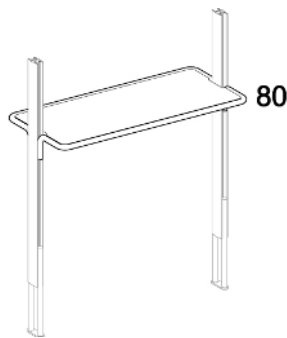

Wall upright W.

63515041

Ceiling upright C.

63515042

Roxanne_Libreria modulo sing

Roxanne_Libreria modulo doppia9-82

Roxanne_Libreria modulo tripla14-82

Bottom shelf 80 cm

6351505

36
14 1/8"

Shelf 80 cm

6351506
10
3 7/8"

Bottom shelf 110 cm

6351507

36
14 1/8"

Shelf 110 cm

Single foot, necessary when there is no bottom shelf

Wall bookshelf "2-01W" (2 uprights W + 1 bottom shelf 80T + 4 shelves 80).

Ceiling bookshelf "2-03C" (2 uprights C + 1 bottom shelf 110T + 4 shelves 110).

Ceiling bookshelf "3-01C" (3 uprights C + 1 bottom shelf 80T + 8 shelves 80 + 1 foot F).

Wall bookshelf "3-01W" (3 uprights W + 1 bottom shelf 80T + 8 shelves 80 + 1 foot F).

Ceiling bookshelf "3-02C" (3 uprights C + 1 bottom shelf 80T + 3 shelves 80 + 5 shelves 110 + 1 foot F).