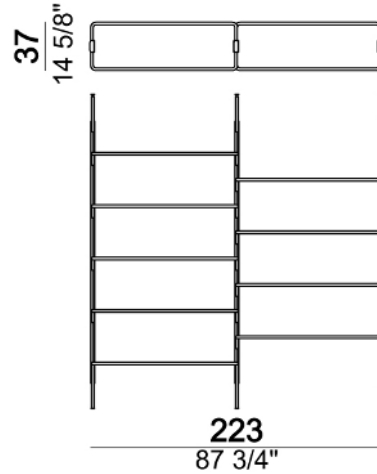

Roxanne_3-02C

Wall bookshelf "3-02W" (3 uprights W + 1 bottom shelf 80T + 3 shelves 80 + 5 shelves 110 + 1 foot F).

Roxanne_3-02W

Ceiling bookshelf "3-03C" (3 uprights C + 5 shelves 80 + 3 shelves 110 + 3 feet F).

Roxanne_3-03C

Wall bookshelf "3-03W" (3 uprights W + 5 shelves 80 + 3 shelves 110 + 3 feet F).

Roxanne_3-03W

Ceiling bookshelf "3-04C" (3 uprights C + 1 bottom shelf 110T + 8 shelves 110 + 1 foot F).

Roxanne_3-04C

Wall bookshelf "3-04W" (3 uprights W + 1 bottom shelf 110T + 8 shelves 110 + 1 foot F).

Roxanne_3-04W

Ceiling bookshelf "3-05C" (3 uprights C + 1 bottom shelf 80T + 4 shelves 80 + 4 shelves 110 + 1 foot F).