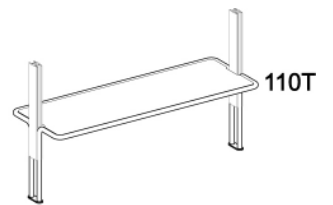

Wall upright W.

63515041

Ceiling upright C.

63515042

Roxanne_Libreria modulo sing

Roxanne_Libreria modulo doppia9-82

Roxanne_Libreria modulo tripla14-82

Bottom shelf 80 cm

6351505

36
14 1/8"

Shelf 80 cm

6351506
10
3 7/8"

Bottom shelf 110 cm

6351507

36
14 1/8"

Shelf 110 cm

Single foot, necessary when there is no bottom shelf

Wall bookshelf "2-01W" (2 uprights W + 1 bottom shelf 80T + 4 shelves 80).

Ceiling bookshelf "2-03C" (2 uprights C + 1 bottom shelf 110T + 4 shelves 110).

Ceiling bookshelf "3-01C" (3 uprights C + 1 bottom shelf 80T + 8 shelves 80 + 1 foot F).

Wall bookshelf "3-01W" (3 uprights W + 1 bottom shelf 80T + 8 shelves 80 + 1 foot F).

Ceiling bookshelf "3-02C" (3 uprights C + 1 bottom shelf 80T + 3 shelves 80 + 5 shelves 110 + 1 foot F).