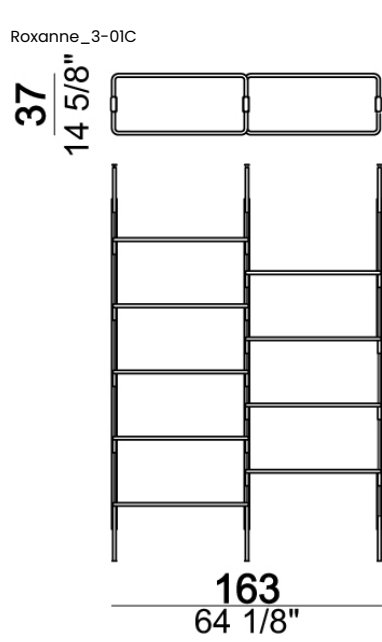

Wall upright W.

63515041

Ceiling upright C.

63515042

Roxanne_Libreria modulo sing

Roxanne_Libreria modulo doppia9-82

Roxanne_Libreria modulo tripla14-82

Bottom shelf 80 cm

6351505

36
14 1/8"

Shelf 80 cm

6351506
10
3 7/8"

Bottom shelf 110 cm

6351507

36
14 1/8"

Shelf 110 cm

Single foot, necessary when there is no bottom shelf

Wall bookshelf "2-01W" (2 uprights W + 1 bottom shelf 80T + 4 shelves 80).

Ceiling bookshelf "2-03C" (2 uprights C + 1 bottom shelf 110T + 4 shelves 110).

Ceiling bookshelf "3-01C" (3 uprights C + 1 bottom shelf 80T + 8 shelves 80 + 1 foot F).

Wall bookshelf "3-01W" (3 uprights W + 1 bottom shelf 80T + 8 shelves 80 + 1 foot F).

Ceiling bookshelf "3-02C" (3 uprights C + 1 bottom shelf 80T + 3 shelves 80 + 5 shelves 110 + 1 foot F).