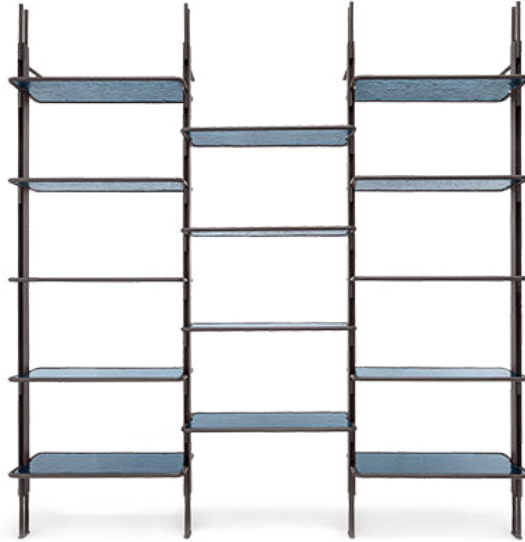

ARKETIPO / COMPLEMENTI-EN

ROXANNE

designed by Giuseppe Vigano' 2021

STRUCTURE:uprights in metal varnished micaceous brown.

SHELVES:metal frames, black nickel or varnished micaceous brown. Shelves in hammered glass, smoked or Pacific Blue or in MDF veneered in eucalyptus or zebrano.

Wall upright W.

63515041

Ceiling upright C.

63515042

Roxanne_Libreria modulo sing

Roxanne_Libreria modulo doppia9-82

Roxanne_Libreria modulo tripla14-82

Bottom shelf 80 cm

6351505

36
14 1/8"

Shelf 80 cm

6351506
10
3 7/8"

Bottom shelf 110 cm

6351507

36
14 1/8"

Shelf 110 cm

Ceiling bookshelf "3-01C" (3 uprights C + 1 bottom shelf 80T + 8 shelves 80 + 1 foot F).

Wall bookshelf "3-01W" (3 uprights W + 1 bottom shelf 80T + 8 shelves 80 + 1 foot F).

Ceiling bookshelf "3-02C" (3 uprights C + 1 bottom shelf 80T + 3 shelves 80 + 5 shelves 110 + 1 foot F).