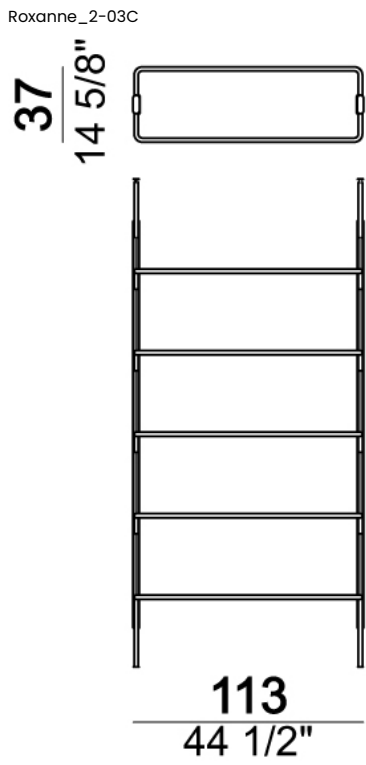

Wall upright W.

63515041

Ceiling upright C.

63515042

Roxanne_Libreria modulo sing

Roxanne_Libreria modulo doppia9-82

Roxanne_Libreria modulo tripla14-82

Bottom shelf 80 cm

6351505

36
14 1/8"

Shelf 80 cm

6351506
10
3 7/8"

Bottom shelf 110 cm

6351507

36
14 1/8"

Shelf 110 cm

Single foot, necessary when there is no bottom shelf

Wall bookshelf "2-01W" (2 uprights W + 1 bottom shelf 80T + 4 shelves 80).

Ceiling bookshelf "2-03C" (2 uprights C + 1 bottom shelf 110T + 4 shelves 110).

Ceiling bookshelf "3-01C" (3 uprights C + 1 bottom shelf 80T + 8 shelves 80 + 1 foot F).

Wall bookshelf "3-01W" (3 uprights W + 1 bottom shelf 80T + 8 shelves 80 + 1 foot F).

Ceiling bookshelf "3-02C" (3 uprights C + 1 bottom shelf 80T + 3 shelves 80 + 5 shelves 110 + 1 foot F).