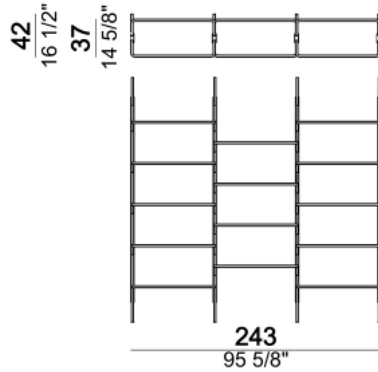

Wall bookshelf "3-04W" (3 uprights W + 1 bottom shelf 110T + 8 shelves 110 + 1 foot F).

Roxanne_3-04W

Ceiling bookshelf "3-05C" (3 uprights C + 1 bottom shelf 80T + 4 shelves 80 + 4 shelves 110 + 1 foot F).

Roxanne_3-05C

Wall bookshelf "3-05W" (3 uprights W + 1 bottom shelf 80T + 4 shelves 80 + 4 shelves 110 + 1 foot F).

Roxanne_3-05W

Ceiling bookshelf "4-01C" (4 uprights C + 2 bottom shelves 80T + 12 shelves 80).

Roxanne_4-01C

Wall bookshelf "4-01W" (4 uprights W + 2 bottom shelves 80T + 12 shelves 80).

Roxanne_4-01W

Ceiling bookshelf "4-02C" (4 uprights C + 2 bottom shelves 110T + 3 shelves 80 + 8 shelves 110).

Roxanne_4-02C