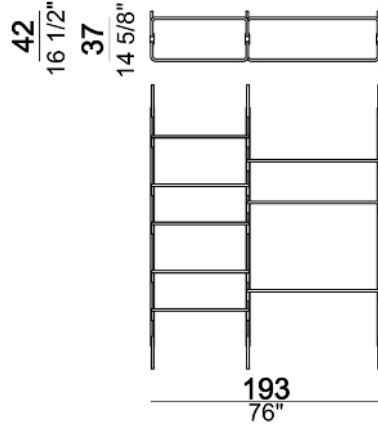

Single foot, necessary when there is no bottom shelf

Wall bookshelf "2-01W" (2 uprights W + 1 bottom shelf 80T + 4 shelves 80).

Ceiling bookshelf "2-03C" (2 uprights C + 1 bottom shelf 110T + 4 shelves 110).

Ceiling bookshelf "3-01C" (3 uprights C + 1 bottom shelf 80T + 8 shelves 80 + 1 foot F).

Wall bookshelf "3-01W" (3 uprights W + 1 bottom shelf 80T + 8 shelves 80 + 1 foot F).

Ceiling bookshelf "3-02C" (3 uprights C + 1 bottom shelf 80T + 3 shelves 80 + 5 shelves 110 + 1 foot F).

Roxanne_3-02C

Wall bookshelf "3-02W" (3 uprights W + 1 bottom shelf 80T + 3 shelves 80 + 5 shelves 110 + 1 foot F).

Roxanne_3-02W

Ceiling bookshelf "3-03C" (3 uprights C + 5 shelves 80 + 3 shelves 110 + 3 feet F).

Roxanne_3-03C

Wall bookshelf "3-03W" (3 uprights W + 5 shelves 80 + 3 shelves 110 + 3 feet F).

Roxanne_3-03W

Ceiling bookshelf "3-04C" (3 uprights C + 1 bottom shelf 110T + 8 shelves 110 + 1 foot F).

Roxanne_3-04C