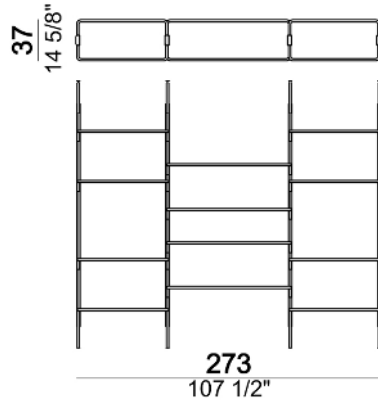

Ceiling bookshelf "4-03C" (4 uprights C + 2 bottom shelves 80T + 6 shelves 80 + 4 shelves 110).

Roxanne_4-03C