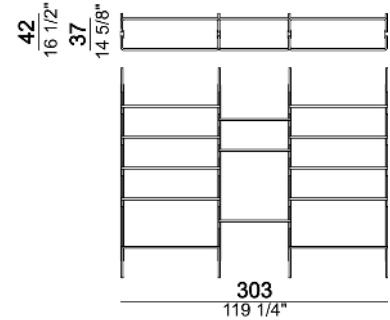

Roxanne_3-05C

Wall bookshelf "3-05W" (3 uprights W + 1 bottom shelf 80T + 4 shelves 80 + 4 shelves 110 + 1 foot F).

Roxanne_3-05W

Ceiling bookshelf "4-01C" (4 uprights C + 2 bottom shelves 80T + 12 shelves 80).

Roxanne_4-01C

Wall bookshelf "4-01W" (4 uprights W + 2 bottom shelves 80T + 12 shelves 80).

Roxanne_4-01W

Ceiling bookshelf "4-02C" (4 uprights C + 2 bottom shelves 110T + 3 shelves 80 + 8 shelves 110).

Roxanne_4-02C

Wall bookshelf "4-02W" (4 uprights W + 2 bottom shelves 110T + 3 shelves 80 + 8 shelves 110).

Roxanne_4-02W

Ceiling bookshelf "4-03C" (4 uprights C + 2 bottom shelves 80T + 6 shelves 80 + 4 shelves 110).