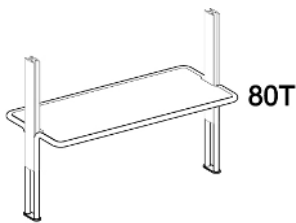

Wall upright W.

63515041

Ceiling upright C.

63515042

Roxanne_Libreria modulo sing

Roxanne_Libreria modulo doppia9-82

Roxanne_Libreria modulo tripla14-82

Bottom shelf 80 cm

6351505

36
14 1/8"

Shelf 80 cm

6351506
10
3 7/8"

Bottom shelf 110 cm

6351507

36
14 1/8"

Shelf 110 cm

Single foot, necessary when there is no bottom shelf

Wall bookshelf "2-01W" (2 uprights W + 1 bottom shelf 80T + 4 shelves 80).

Ceiling bookshelf "2-03C" (2 uprights C + 1 bottom shelf 110T + 4 shelves 110).