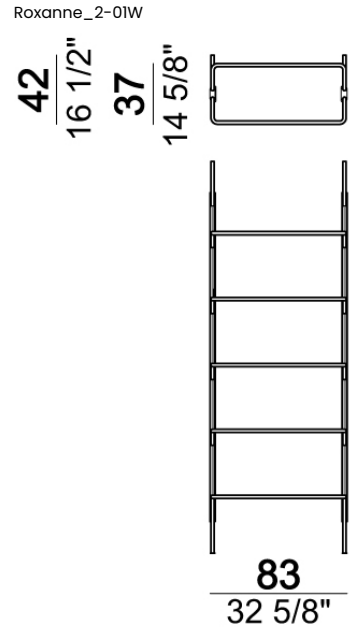

Wall upright W.

63515041

Ceiling upright C.

63515042

Roxanne_Libreria modulo sing

Roxanne_Libreria modulo doppia9-82

Roxanne_Libreria modulo tripla14-82

Bottom shelf 80 cm

6351505

36
14 1/8"

Shelf 80 cm

6351506
10
3 7/8"

Bottom shelf 110 cm

6351507

36
14 1/8"

Shelf 110 cm

Single foot, necessary when there is no bottom shelf

Wall bookshelf "2-01W" (2 uprights W + 1 bottom shelf 80T + 4 shelves 80).

Ceiling bookshelf "2-03C" (2 uprights C + 1 bottom shelf 110T + 4 shelves 110).

Ceiling bookshelf "3-01C" (3 uprights C + 1 bottom shelf 80T + 8 shelves 80 + 1 foot F).

Wall bookshelf "3-01W" (3 uprights W + 1 bottom shelf 80T + 8 shelves 80 + 1 foot F).

Ceiling bookshelf "3-02C" (3 uprights C + 1 bottom shelf 80T + 3 shelves 80 + 5 shelves 110 + 1 foot F).