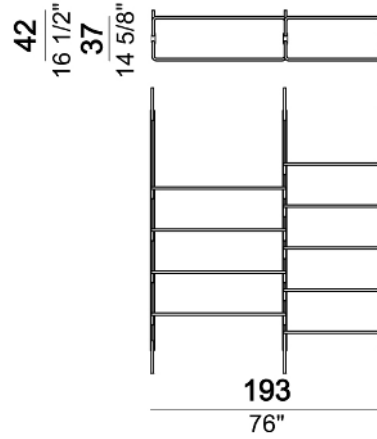

Roxanne_3-03C

Wall bookshelf "3-03W" (3 uprights W + 5 shelves 80 + 3 shelves 110 + 3 feet F).

Roxanne_3-03W

Ceiling bookshelf "3-04C" (3 uprights C + 1 bottom shelf 110T + 8 shelves 110 + 1 foot F).

Roxanne_3-04C

Wall bookshelf "3-04W" (3 uprights W + 1 bottom shelf 110T + 8 shelves 110 + 1 foot F).

Roxanne_3-04W

Ceiling bookshelf "3-05C" (3 uprights C + 1 bottom shelf 80T + 4 shelves 80 + 4 shelves 110 + 1 foot F).

Roxanne_3-05C

Wall bookshelf "3-05W" (3 uprights W + 1 bottom shelf 80T + 4 shelves 80 + 4 shelves 110 + 1 foot F).

Roxanne_3-05W

Ceiling bookshelf "4-01C" (4 uprights C + 2 bottom shelves 80T + 12 shelves 80).