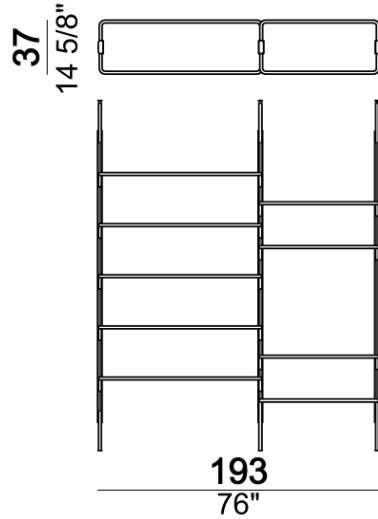

6351505

36
14 1/8"

Shelf 80 cm

6351506
10
3 7/8"

Bottom shelf 110 cm

6351507

36
14 1/8"

Shelf 110 cm

Single foot, necessary when there is no bottom shelf

Wall bookshelf "2-01W" (2 uprights W + 1 bottom shelf 80T + 4 shelves 80).

Ceiling bookshelf "2-03C" (2 uprights C + 1 bottom shelf 110T + 4 shelves 110).

Ceiling bookshelf "3-01C" (3 uprights C + 1 bottom shelf 80T + 8 shelves 80 + 1 foot F).

Wall bookshelf "3-01W" (3 uprights W + 1 bottom shelf 80T + 8 shelves 80 + 1 foot F).

Ceiling bookshelf "3-02C" (3 uprights C + 1 bottom shelf 80T + 3 shelves 80 + 5 shelves 110 + 1 foot F).

Roxanne_3-02C

Wall bookshelf "3-02W" (3 uprights W + 1 bottom shelf 80T + 3 shelves 80 + 5 shelves 110 + 1 foot F).

Roxanne_3-02W

Ceiling bookshelf "3-03C" (3 uprights C + 5 shelves 80 + 3 shelves 110 + 3 feet F).