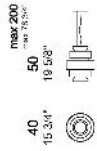

Suspension

6502901