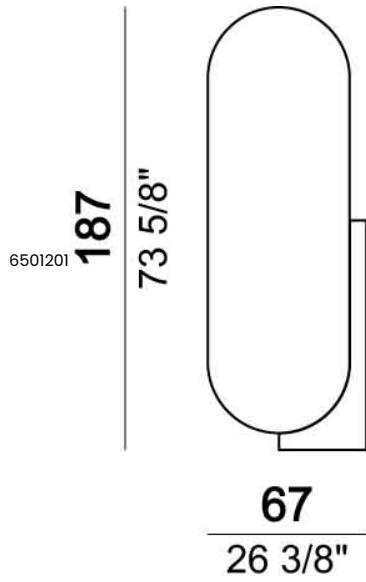

mirrored transparent glass with smoked
glass detail