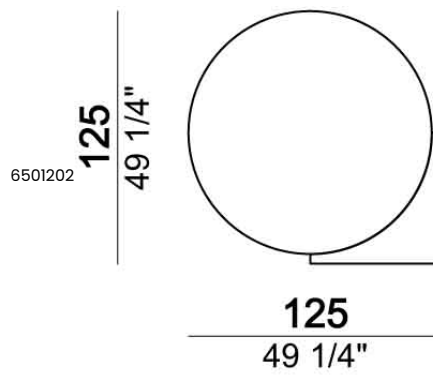

mirrored bronze glass with smoked glass
detail