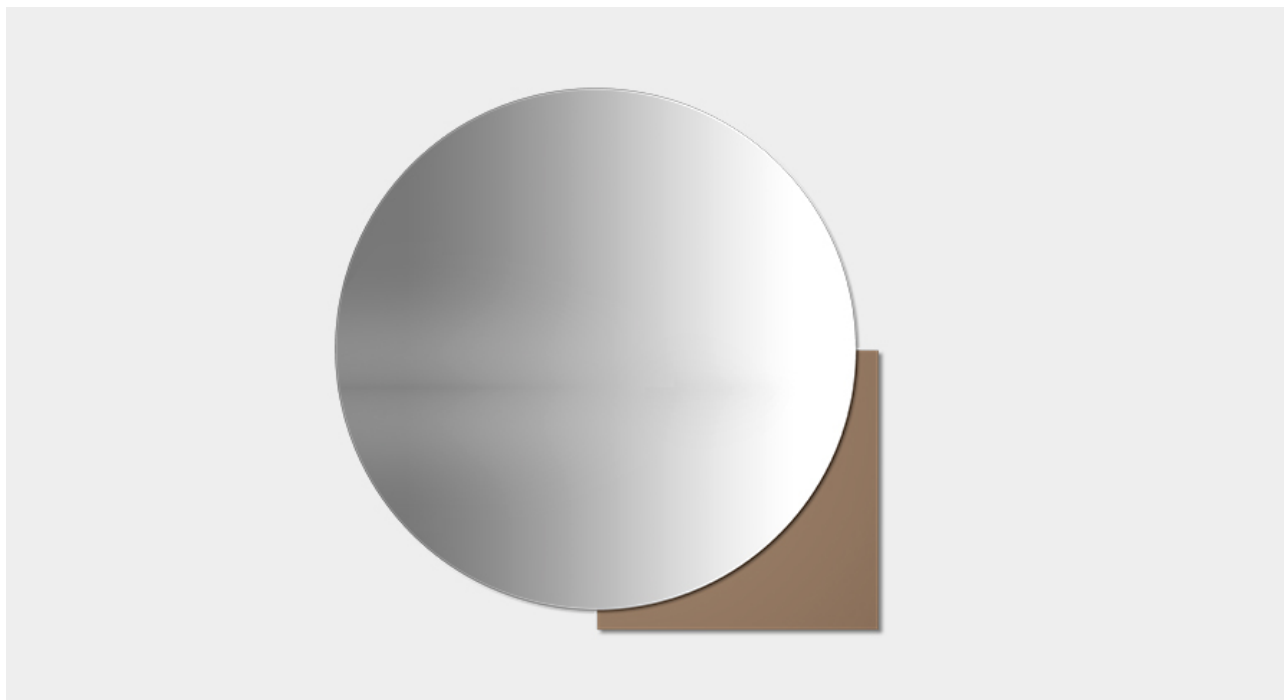

ARKETIPO / INDOOR-EN

KARMA

designed by Gino Carollo 2023

MIRROR: combination of mirror colours for each item: mirrored transparent glass with smoked glass detail; mirrored bronze glass with smoked glass detail, mirrored transparent glass with bronze glass detail.

mirrored transparent glass with smoked
glass detail

mirrored bronze glass with smoked glass
detail

mirrored transparent glass with bronze
glass detail