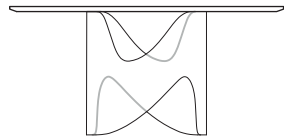

NB: THE PRICE OF THE DINING TABLE IS COMPOSED FROM THE PRICE OF THE TOP AND THE PRICE OF THE BASE
TOP: PRODUCED IN ALL OUR WOODEN FINISHINGS
BASE: INSIDE IN LACQUERED MATTE FINISH ONLY
OUTSIDE: PRODUCED IN ALL OUR WOODEN FINISHINGS

COSMO

72
28"

BASE TAVOLO / DINING TABLE BASE COS 09

70
28"

75
30"

COS 18

140
55"

COS 19

160
63"

COS 20

170
67"

8 ►

NB: IL PREZZO DEL TAVOLO È COMPOSTO DAL PREZZO DEL PIANO
PIÙ IL PREZZO DELLA BASE
TOP: PRODOTTO IN TUTTE LE NOSTRE FINITURE DI LEGNI
BASE: INTERNO SOLO LACCATO OPACO
ESTERNO: PRODOTTO IN TUTTE LE NOSTRE FINITURE DI LEGNI

NB: THE PRICE OF THE DINING TABLE IS COMPOSED
FROM THE PRICE OF THE TOP AND THE PRICE OF THE BASE
TOP: PRODUCED IN ALL OUR WOODEN FINISHINGS
BASE: INSIDE IN LACQUERED MATTE FINISH ONLY
OUTSIDE PRODUCED IN ALL OUR WOODEN FINISHINGS