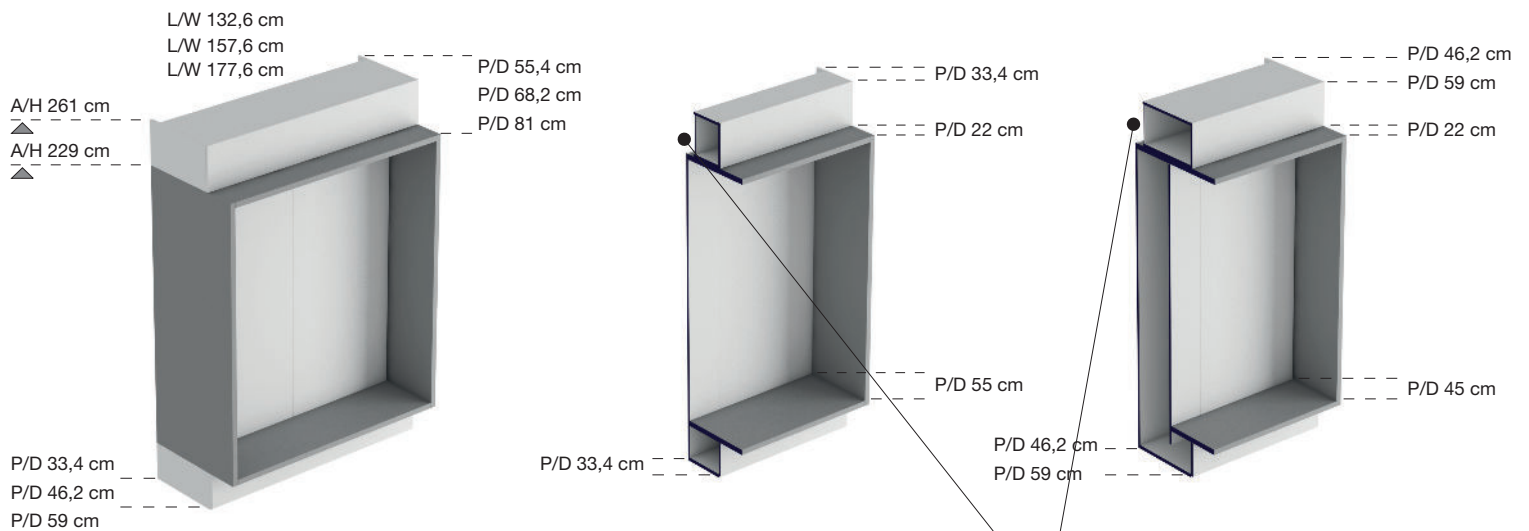

È disponibile nella vasta gamma di finiture, in nobilitato, laccato laccato lucido, essenza ed essenza lucida della collezione TUMIDEI.

The ideal union between seat and bed, ALCOVA SYSTEM offers flexible solutions to solve space problems in the pursuit of a contemporary elegance code.

A new living concept which makes easier the transformation of the living area into a bedroom without the traditional murphy bed, but with a detail, a sticking out frame, which creates a comfortable and functional seat, in the aim of saving space at best. With a few steps, it turns into a double bed and, in the same easy way, it comes back to the previous configuration. The result is a multifaceted project which can be used in both home and contract environment.

Besides the seat and murphy bed version, there are further design configurations: it is possible to set it up in the same seat version but with wardrobes behind, supplied with several internal accessories, or with hinged or folding glass doors wardrobes or open bookcase, with or without seat.

It is available in the whole range of finishes, melamine, lacquered, glossy lacquered, wood and glossy wood of the TUMIDEI collection.

ALCOVA SYSTEM verticale vertical