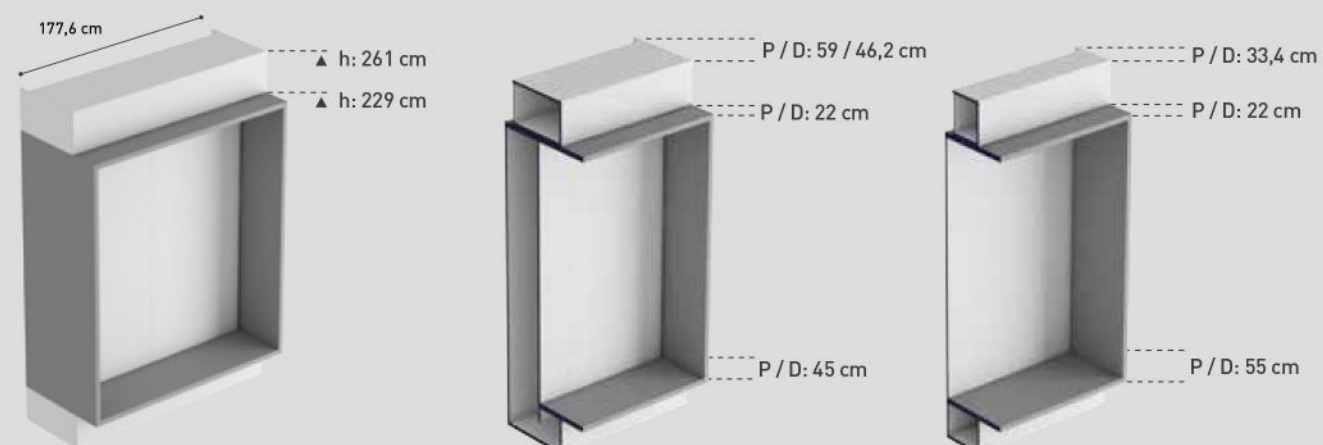

The ideal union between seat and bed, Alcova System offers flexible solutions to solve space problems in the pursuit of a contemporary elegance code. A new living concept which makes easier the transformation of the living area into a bedroom without the traditional murphy bed, but with a detail, a sticking out frame, which creates a comfortable and functional seat, in the aim of saving space at best. With a few steps, it turns into a double bed and, in the same easy way, it comes back to the previous configuration. The result is a multifaceted project which can be used in both home and contract environment. Besides the seat and murphy bed version, there are further design configurations: it is possible to set it up in the same seat version but with wardrobes behind, supplied with several internal accessories, or with hinged or folding glass doors wardrobes or open bookcase, with or without seat. It is available in the whole range of finishes, veneer, melamine and lacquered of the TUMIDEI collection.

RETE VERTICALE MATRIMONIALE DOUBLE VERTICAL FRAME

RETE ORIZZONTALE MATRIMONIALE DOUBLE HORIZONTAL FRAME

ALCOVA VERTICALE L / W 177,6 cm

ALCOVA ORIZZONTALE L / W 213,6 cm

ALCOVA LIGHT L / W 177,6 cm

ALCOVA SYSTEM

ESEMPI DI COMPOSIZIONI EXAMPLES OF CONFIGURATION

P/ D 59 cm

Alcova con seduta e letto orizzontale Alcova with seat and horizontal bed
L / W 213,6 cm A / H 197 cm P / D 81 cm

Materasso Mattress
L / W 165 / 170 cm A / H 20 cm P / D 195 / 200 cm
Profondità aperto Depth when open
190,9 cm