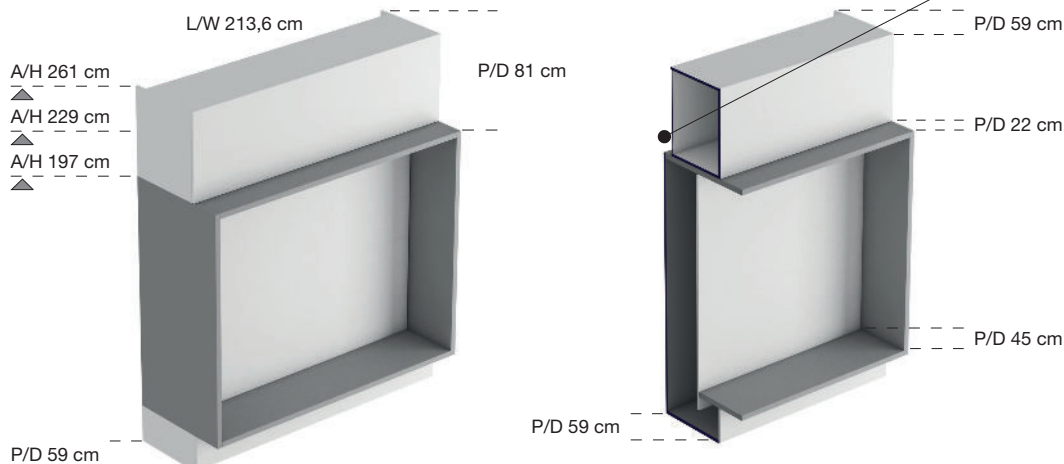

Besides the seat and murphy bed version, there are further design configurations: it is possible to set it up in the same seat version but with wardrobes behind, supplied with several internal accessories, or with hinged or folding glass doors wardrobes or open bookcase, with or without seat.

It is available in the whole range of finishes, melamine, lacquered, glossy lacquered, wood and glossy wood of the TUMIDEI collection.

ALCOVA SYSTEM verticale vertical

VANO TECNICO PER FISSAGGIO A MURO
TECHNICAL COMPARTMENT FOR FIXING ONTO THE WALL

ALCOVA SYSTEM orizzontale horizontal

OFF

ALCOVA SYSTEM

On - Off

Introduzione
Introduction

Elementi con letto verticale Units with vertical bed

L/W 132,6 cm letto 1 piazza e mezza/3/4 bed

L/W 157,6 cm letto matrimoniale francese/french double bed