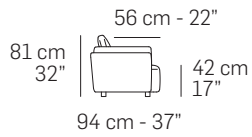

S026 - SUNSET

FRONTALE
FRONT

LATERALE
DEPTH

1200

119 cm - 47"

1000

104 cm - 41"

8027

LATERALE
DEPTH

40 cm
16"

58 cm
23"

70 cm - 28"

Ratio 1 to 100

Legenda / Legend
Note / Notes

■ Spalliera / Back Cushions ■ Bracciolo / Armrest □ Seduta / Seat Cushions

Nicoline si riserva il diritto di apportare in ogni momento modifiche tecniche ed estetiche / Nicoline reserves the right to change, at any time and without prior warning, technical and aesthetic specifications of the articles.