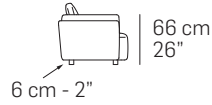

S026 - SUNSET

FRONTALE
FRONT

LATERALE
DEPTH

1200

119 cm - 47"

1000

104 cm - 41"

8027

LATERALE
DEPTH

40 cm
16"

58 cm
23"

70 cm - 28"

Ratio 1 to 100

Legenda / Legend
Note / Notes

■ Spalliera / Back Cushions ■ Bracciolo / Armrest □ Seduta / Seat Cushions

Nicoline si riserva il diritto di apportare in ogni momento modifiche tecniche ed estetiche / Nicoline reserves the right to change, at any time and without prior warning, technical and aesthetic specifications of the articles.