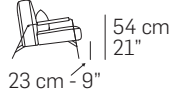

# R008 - RHO

FRONTALE  
FRONT

1000

74 cm - 29"

LATERALE  
DEPTH

45 cm - 18"

Ratio 1 to 100

Legenda / Legend