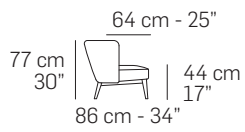

# R004 - RONDO'

FRONTALE  
FRONT

1000

80 cm - 32"

LATERALE  
DEPTH

9010

Ratio 1 to 100

Legenda / Legend