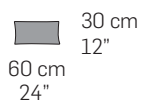

# R004 - RONDO'

FRONTALE  
FRONT

1000

80 cm - 32"

LATERALE  
DEPTH

9010

Ratio 1 to 100

Legenda / Legend