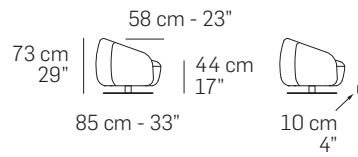

N011 - NEST SWIVEL

FRONTALE
FRONT

LATERALE
DEPTH

1470

121 cm - 48"

1360

96 cm - 38"

Ratio 1 to 100