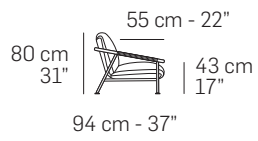

N010 - NICOLE

FRONTALE
FRONT

LATERALE
DEPTH

1000

73 cm - 29"

Ratio 1 to 100

Legenda / Legend
Note / Notes

■ Spalliera / Back Cushions ■ Bracciolo / Armrest □ Seduta / Seat Cushions