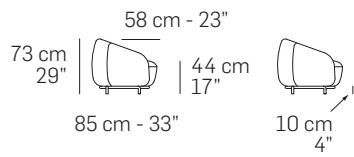

N009 - NEST

FRONTALE
FRONT

LATERALE
DEPTH

1200

121 cm - 48"

1000

96 cm - 38"

8128

LATERALE
DEPTH

61 cm - 24"

Ratio 1 to 100

Legenda / Legend
Note / Notes

■ Spalliera / Back Cushions ■ Bracciolo / Armrest □ Seduta / Seat Cushions

Nicoline si riserva il diritto di apportare in ogni momento modifiche tecniche ed estetiche / Nicoline reserves the right to change, at any time and without prior warning, technical and aesthetic specifications of the articles.