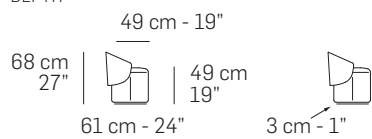

# M029 - MADELEINE SWIVEL

FRONTALE  
FRONT

LATERALE  
DEPTH

1390

60 cm - 24"

Ratio 1 to 100

Legenda / Legend  
Note / Notes

■ Spalliera / Back Cushions ■ Bracciolo / Armrest □ Seduta / Seat Cushions