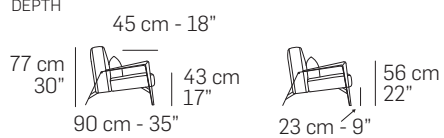

L008 - LUIS

FRONTALE
FRONT

1000

76 cm - 30"

LATERALE
DEPTH

Ratio 1 to 100

Legenda / Legend
Note / Notes

■ Spalliera / Back Cushions ■ Bracciolo / Armrest □ Seduta / Seat Cushions