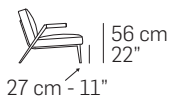

L007 - LIMA

FRONTALE
FRONT

1000

69 cm - 27"

LATERALE
DEPTH

61 cm - 24"

Ratio 1 to 100

Legenda / Legend
Note / Notes