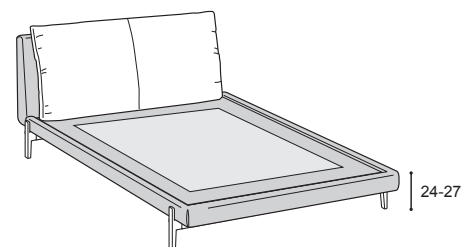

Disponibile per materasso da:
Available for mattress: