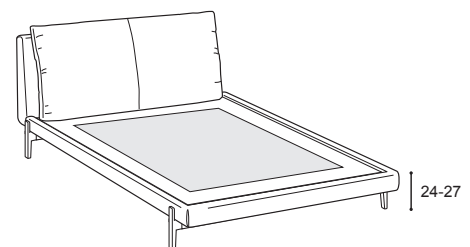

"cover" or "gipsy" beech wooden foot bar partially covered with not removable coating.

For characteristics related to the materials used, see the technical section at the end of the pricelist.

Bed linen and bed-base cover set available in the section "Bed accessories"

Versioni disponibili (per dimensioni selezionate)

Available versions (by selected dimensions)

Disponibile per materasso da:
 Available for mattress:

160x200

180x200

Kim mix

	 Testiera - Headboard	 Giroletto - Bed frame	 Cuscini - Cushions	
Rivestimento Upholstering (8) Sfoderabile <i>Removable</i>	-	-		
Non sfoderabile <i>Not removable</i>			-	
Imbottiture Padding (3-4-5-6-7)	 +  D.30kg/m ³	 +  D.30/40kg/m ³		