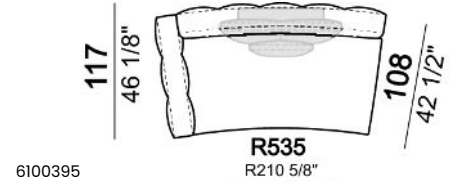

**SPRINGING:** elastic belts.

**SEAT HEIGHT:** 42 cm.

**ARM HEIGHT:** 61 cm.

**FEET:** Metal, micaceous brown varnished or black nickel, h.5 cm.

Central unit

Sofa

Curved sofa

Right or left corner sofa

Right or left unit

Right or left corner unit

Right or left corner unit with right or left pouf.

Right or left unit with angle 30°

Right or left semicircular unit

Central unit with right or left pouf

Central unit with right or left angle 30°

Central semicircular unit

Chaise-longue with right or left short arm

Chaise-longue with right or left short arm

Daybed with right or left long arm

**Dormeuse**

**Pouf**

**Back cushion set**

**Back cushion**