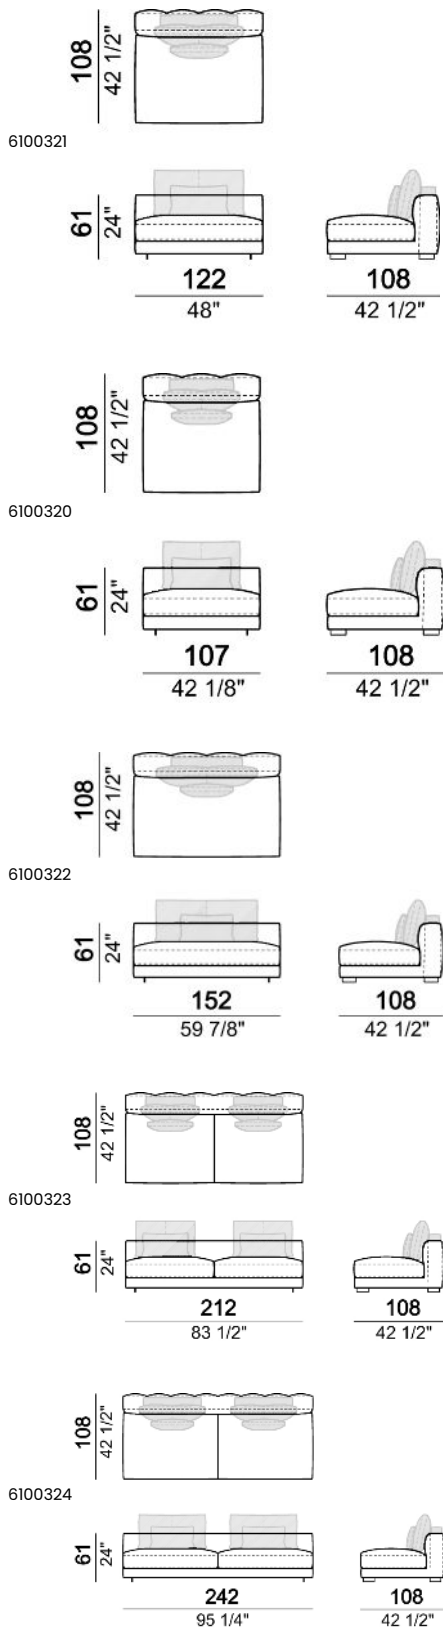

**SPRINGING:** elastic belts.

**SEAT HEIGHT:** 42 cm.

**ARM HEIGHT:** 61 cm.

**FEET:** Metal, micaceous brown varnished or black nickel, h.5 cm.

Central unit

Sofa

Curved sofa

Right or left corner sofa

Right or left unit

Right or left corner unit

Right or left corner unit with right or left pouf.

Right or left unit with angle 30°

Right or left semicircular unit

Central unit with right or left pouf

Central unit with right or left angle 30°

**Composition 'A' (left unit 232x108 + chaiselongue with right short arm 127x174 + 3 back cushion sets 7100352 + 3 back cushions 55x40)**

**Composition 'B' (left curved unit 269x117 + pouf 105x108 + 2 back cushion sets 7100353 + 2 back cushions 55x40)**

Composition 'C' (left unit angle 30°  
173x176 + central unit 152 + right day bed  
172x174 + 3 back cushion sets 7100354 + 3  
back cushions 55x40)

---