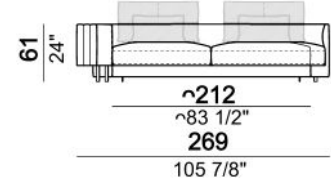

**SPRINGING:** elastic belts.

**SEAT HEIGHT:** 42 cm.

**ARM HEIGHT:** 61 cm.

**FEET:** Metal, micaceous brown varnished or black nickel, h.5 cm.

Central unit

Sofa

Curved sofa

Right or left corner sofa

Right or left unit

Right or left corner unit

Right or left corner unit with right or left pouf.

Right or left unit with angle 30°

Right or left semicircular unit

Central unit with right or left pouf

Central unit with right or left angle 30°

Central semicircular unit

Chaise-longue with right or left short arm

Chaise-longue with right or left short arm

Daybed with right or left long arm

**Dormeuse**

**Pouf**

**Back cushion set**

**Back cushion**

**Composition 'A' (left unit 232x108 + chaiselongue with right short arm 127x174 + 3 back cushion sets 7100352 + 3 back cushions 55x40)**

**Composition 'B' (left curved unit 269x117 + pouf 105x108 + 2 back cushion sets 7100353 + 2 back cushions 55x40)**