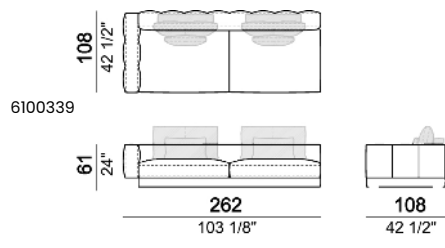

**SPRINGING:** elastic belts.

**SEAT HEIGHT:** 42 cm.

**ARM HEIGHT:** 61 cm.

**FEET:** Metal, micaceous brown varnished or black nickel, h.5 cm.

Central unit

Sofa

Curved sofa

Right or left corner sofa

Right or left unit

Right or left corner unit

Right or left corner unit with right or left pouf.

Right or left unit with angle 30°

Right or left semicircular unit

Central unit with right or left pouf

Central unit with right or left angle 30°

**Composition 'A' (left unit 232x108 + chaiselongue with right short arm 127x174 + 3 back cushion sets 7100352 + 3 back cushions 55x40)**

**Composition 'B' (left curved unit 269x117 + pouf 105x108 + 2 back cushion sets 7100353 + 2 back cushions 55x40)**

Composition 'C' (left unit angle 30°  
173x176 + central unit 152 + right day bed  
172x174 + 3 back cushion sets 7100354 + 3  
back cushions 55x40)

---