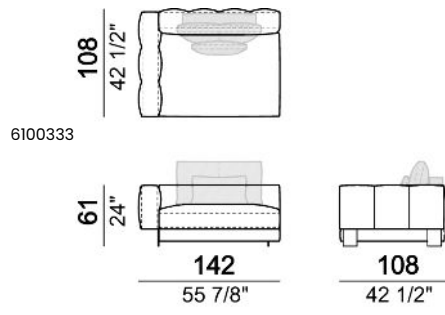

**SPRINGING:** elastic belts.

**SEAT HEIGHT:** 42 cm.

**ARM HEIGHT:** 61 cm.

**FEET:** Metal, micaceous brown varnished or black nickel, h.5 cm.

Central unit

Sofa

Curved sofa

Right or left corner sofa

Right or left unit

Right or left corner unit

Right or left corner unit with right or left pouf.

Right or left unit with angle 30°

Right or left semicircular unit

Central unit with right or left pouf

Central unit with right or left angle 30°

**Composition 'A' (left unit 232x108 + chaiselongue with right short arm 127x174 + 3 back cushion sets 7100352 + 3 back cushions 55x40)**

**Composition 'B' (left curved unit 269x117 + pouf 105x108 + 2 back cushion sets 7100353 + 2 back cushions 55x40)**

Composition 'C' (left unit angle 30°  
173x176 + central unit 152 + right day bed  
172x174 + 3 back cushion sets 7100354 + 3  
back cushions 55x40)

---