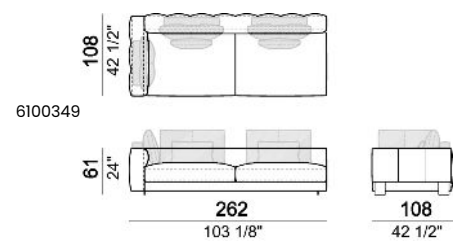

**SPRINGING:** elastic belts.

**SEAT HEIGHT:** 42 cm.

**ARM HEIGHT:** 61 cm.

**FEET:** Metal, micaceous brown varnished or black nickel, h.5 cm.

Central unit

Sofa

Curved sofa

Right or left corner sofa

Right or left unit

Right or left corner unit

Right or left corner unit with right or left pouf.

Right or left unit with angle 30°

Right or left semicircular unit

Central unit with right or left pouf

Central unit with right or left angle 30°

**Composition 'A' (left unit 232x108 + chaiselongue with right short arm 127x174 + 3 back cushion sets 7100352 + 3 back cushions 55x40)**

**Composition 'B' (left curved unit 269x117 + pouf 105x108 + 2 back cushion sets 7100353 + 2 back cushions 55x40)**

Composition 'C' (left unit angle 30°  
173x176 + central unit 152 + right day bed  
172x174 + 3 back cushion sets 7100354 + 3  
back cushions 55x40)

---