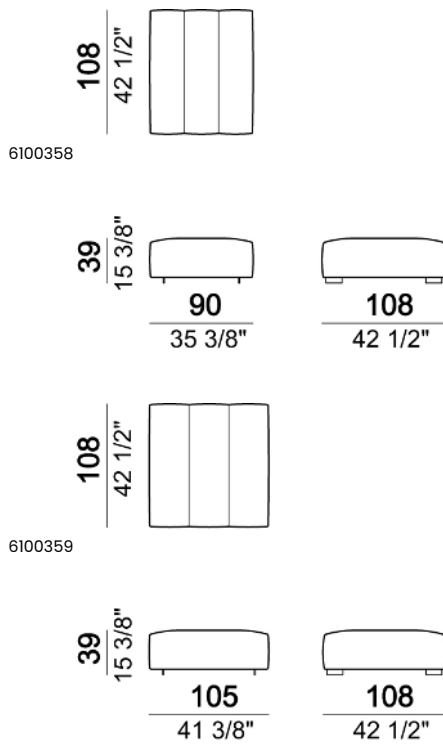

Dormeuse

Pouf

Back cushion set

Back cushion

Composition 'A' (left unit 232x108 + chaiselongue with right short arm 127x174 + 3 back cushion sets 7100352 + 3 back cushions 55x40)

Composition 'B' (left curved unit 269x117 + pouf 105x108 + 2 back cushion sets 7100353 + 2 back cushions 55x40)