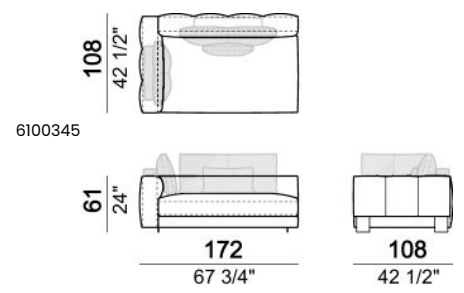

**SPRINGING:** elastic belts.

**SEAT HEIGHT:** 42 cm.

**ARM HEIGHT:** 61 cm.

**FEET:** Metal, micaceous brown varnished or black nickel, h.5 cm.

Central unit

Sofa

Curved sofa

Right or left corner sofa

Right or left unit

Right or left corner unit

Right or left corner unit with right or left pouf.

Right or left unit with angle 30°

Right or left semicircular unit

Central unit with right or left pouf

Central unit with right or left angle 30°

**Composition 'A' (left unit 232x108 + chaiselongue with right short arm 127x174 + 3 back cushion sets 7100352 + 3 back cushions 55x40)**

**Composition 'B' (left curved unit 269x117 + pouf 105x108 + 2 back cushion sets 7100353 + 2 back cushions 55x40)**