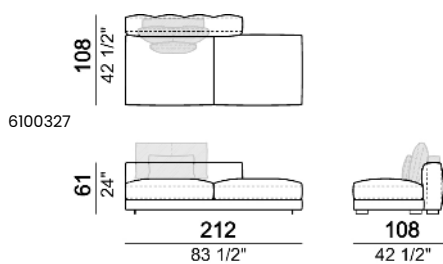

**SPRINGING:** elastic belts.

**SEAT HEIGHT:** 42 cm.

**ARM HEIGHT:** 61 cm.

**FEET:** Metal, micaceous brown varnished or black nickel, h.5 cm.

Central unit

Sofa

Curved sofa

Right or left corner sofa

Right or left unit

Right or left corner unit

Right or left corner unit with right or left pouf.

Right or left unit with angle 30°

Right or left semicircular unit

Central unit with right or left pouf

Central unit with right or left angle 30°

Central semicircular unit

Chaise-longue with right or left short arm

Chaise-longue with right or left short arm

Daybed with right or left long arm

**Dormeuse**

**Pouf**

**Back cushion set**

**Back cushion**

**Composition 'A' (left unit 232x108 + chaiselongue with right short arm 127x174 + 3 back cushion sets 7100352 + 3 back cushions 55x40)**

**Composition 'B' (left curved unit 269x117 + pouf 105x108 + 2 back cushion sets 7100353 + 2 back cushions 55x40)**