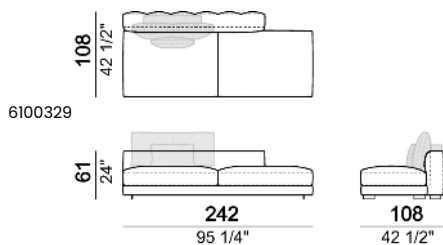

**SPRINGING:** elastic belts.

**SEAT HEIGHT:** 42 cm.

**ARM HEIGHT:** 61 cm.

**FEET:** Metal, micaceous brown varnished or black nickel, h.5 cm.

Central unit

Sofa

Curved sofa

Right or left corner sofa

Right or left unit

Right or left corner unit

Right or left corner unit with right or left pouf.

Right or left unit with angle 30°

Right or left semicircular unit

Central unit with right or left pouf

Central unit with right or left angle 30°

Central semicircular unit

Chaise-longue with right or left short arm

Chaise-longue with right or left short arm

Daybed with right or left long arm

**Dormeuse**

**Pouf**

**Back cushion set**

**Back cushion**

**Composition 'A' (left unit 232x108 + chaiselongue with right short arm 127x174 + 3 back cushion sets 7100352 + 3 back cushions 55x40)**

**Composition 'B' (left curved unit 269x117 + pouf 105x108 + 2 back cushion sets 7100353 + 2 back cushions 55x40)**