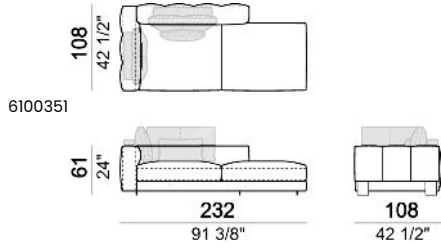

**SPRINGING:** elastic belts.

**SEAT HEIGHT:** 42 cm.

**ARM HEIGHT:** 61 cm.

**FEET:** Metal, micaceous brown varnished or black nickel, h.5 cm.

Central unit

Sofa

Curved sofa

Right or left corner sofa

Right or left unit

Right or left corner unit

Right or left corner unit with right or left pouf.

Right or left unit with angle 30°

Right or left semicircular unit

Central unit with right or left pouf

Central unit with right or left angle 30°

**Composition 'A' (left unit 232x108 + chaiselongue with right short arm 127x174 + 3 back cushion sets 7100352 + 3 back cushions 55x40)**

**Composition 'B' (left curved unit 269x117 + pouf 105x108 + 2 back cushion sets 7100353 + 2 back cushions 55x40)**

Composition 'C' (left unit angle 30°  
173x176 + central unit 152 + right day bed  
172x174 + 3 back cushion sets 7100354 + 3  
back cushions 55x40)

---