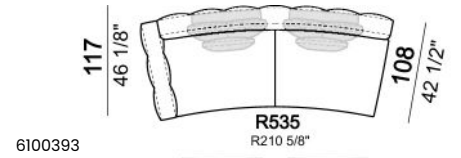

**SPRINGING:** elastic belts.

**SEAT HEIGHT:** 42 cm.

**ARM HEIGHT:** 61 cm.

**FEET:** Metal, micaceous brown varnished or black nickel, h.5 cm.

Central unit

Sofa

Curved sofa

Right or left corner sofa

Right or left unit

Right or left corner unit

Right or left corner unit with right or left pouf.

Right or left unit with angle 30°

Right or left semicircular unit

Central unit with right or left pouf

Central unit with right or left angle 30°

Central semicircular unit

Chaise-longue with right or left short arm

Chaise-longue with right or left short arm

Daybed with right or left long arm

**Dormeuse**

**Pouf**

**Back cushion set**

**Back cushion**