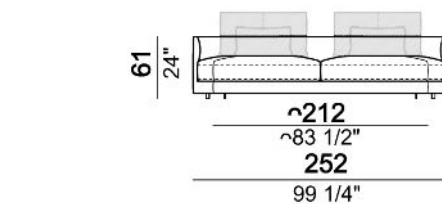

Central semicircular unit