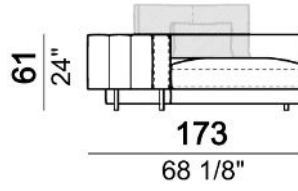

**SPRINGING:** elastic belts.

**SEAT HEIGHT:** 42 cm.

**ARM HEIGHT:** 61 cm.

**FEET:** Metal, micaceous brown varnished or black nickel, h.5 cm.

Central unit

Sofa

Curved sofa

Right or left corner sofa

Right or left unit

Right or left corner unit

Right or left corner unit with right or left pouf.

Right or left unit with angle 30°

Right or left semicircular unit

Central unit with right or left pouf

Central unit with right or left angle 30°

Central semicircular unit

Chaise-longue with right or left short arm

Chaise-longue with right or left short arm

Daybed with right or left long arm

**Dormeuse**

**Pouf**

**Back cushion set**

**Back cushion**

**Composition 'A' (left unit 232x108 + chaiselongue with right short arm 127x174 + 3 back cushion sets 7100352 + 3 back cushions 55x40)**

**Composition 'B' (left curved unit 269x117 + pouf 105x108 + 2 back cushion sets 7100353 + 2 back cushions 55x40)**