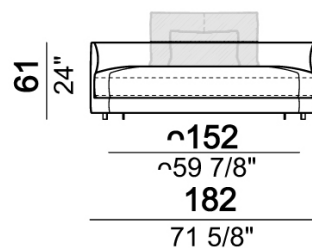

**SPRINGING:** elastic belts.

**SEAT HEIGHT:** 42 cm.

**ARM HEIGHT:** 61 cm.

**FEET:** Metal, micaceous brown varnished or black nickel, h.5 cm.

Central unit

Sofa

Curved sofa

Right or left corner sofa

Right or left unit

Right or left corner unit

Right or left corner unit with right or left pouf.

Right or left unit with angle 30°

Right or left semicircular unit

Central unit with right or left pouf

Central unit with right or left angle 30°

Central semicircular unit

Chaise-longue with right or left short arm

Chaise-longue with right or left short arm

Daybed with right or left long arm

**Dormeuse**

**Pouf**

**Back cushion set**

**Back cushion**

**Composition 'A' (left unit 232x108 + chaiselongue with right short arm 127x174 + 3 back cushion sets 7100352 + 3 back cushions 55x40)**

**Composition 'B' (left curved unit 269x117 + pouf 105x108 + 2 back cushion sets 7100353 + 2 back cushions 55x40)**