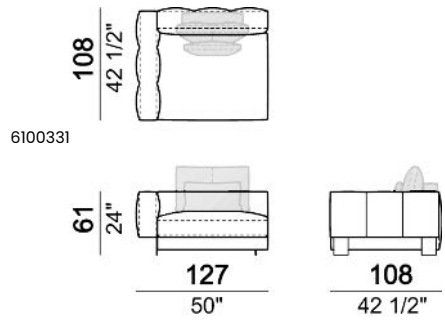

**SPRINGING:** elastic belts.

**SEAT HEIGHT:** 42 cm.

**ARM HEIGHT:** 61 cm.

**FEET:** Metal, micaceous brown varnished or black nickel, h.5 cm.

Central unit

Sofa

Curved sofa

Right or left corner sofa

Right or left unit

Right or left corner unit

Right or left corner unit with right or left pouf.

Right or left unit with angle 30°

Right or left semicircular unit

Central unit with right or left pouf

Central unit with right or left angle 30°

**Composition 'A' (left unit 232x108 + chaiselongue with right short arm 127x174 + 3 back cushion sets 7100352 + 3 back cushions 55x40)**

**Composition 'B' (left curved unit 269x117 + pouf 105x108 + 2 back cushion sets 7100353 + 2 back cushions 55x40)**

Composition 'C' (left unit angle 30°  
173x176 + central unit 152 + right day bed  
172x174 + 3 back cushion sets 7100354 + 3  
back cushions 55x40)

---