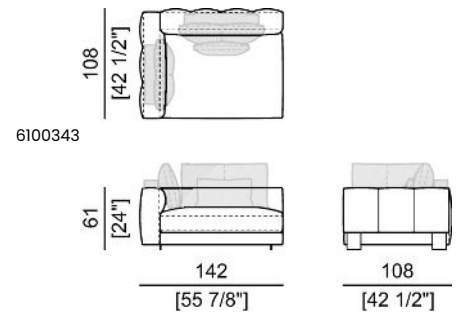

**SPRINGING:** elastic belts.

**SEAT HEIGHT:** 42 cm.

**ARM HEIGHT:** 61 cm.

**FEET:** Metal, micaceous brown varnished or black nickel, h.5 cm.

Central unit

Sofa

Curved sofa

Right or left corner sofa

Right or left unit

Right or left corner unit

Right or left corner unit with right or left pouf.

Right or left unit with angle 30°

Right or left semicircular unit

Central unit with right or left pouf

Central unit with right or left angle 30°