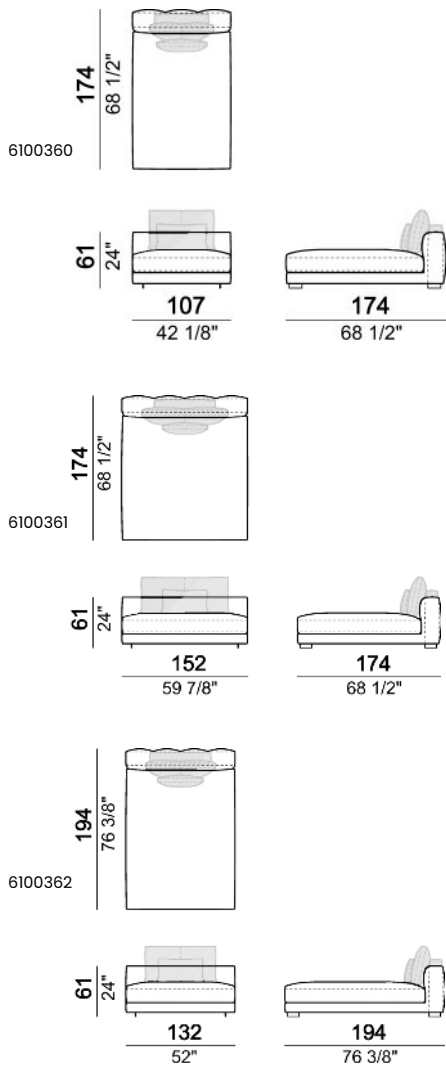

**SPRINGING:** elastic belts.

**SEAT HEIGHT:** 42 cm.

**ARM HEIGHT:** 61 cm.

**FEET:** Metal, micaceous brown varnished or black nickel, h.5 cm.

Central unit

Sofa

Curved sofa

Right or left corner sofa

Right or left unit

Right or left corner unit

Right or left corner unit with right or left pouf.

Right or left unit with angle 30°

Right or left semicircular unit

Central unit with right or left pouf

Central unit with right or left angle 30°

Central semicircular unit

Chaise-longue with right or left short arm

Chaise-longue with right or left short arm

Daybed with right or left long arm

**Dormeuse**

**Pouf**

**Back cushion set**

**Back cushion**

**Composition 'A' (left unit 232x108 + chaiselongue with right short arm 127x174 + 3 back cushion sets 7100352 + 3 back cushions 55x40)**

**Composition 'B' (left curved unit 269x117 + pouf 105x108 + 2 back cushion sets 7100353 + 2 back cushions 55x40)**