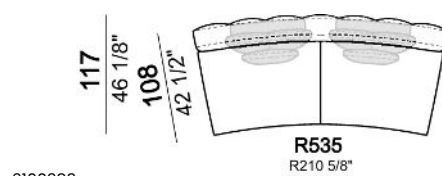

Central semicircular unit