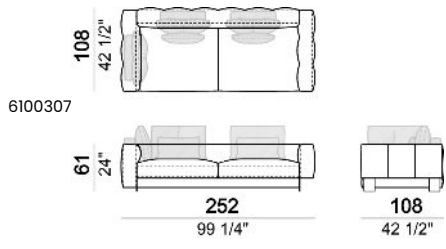

**SPRINGING:** elastic belts.

**SEAT HEIGHT:** 42 cm.

**ARM HEIGHT:** 61 cm.

**FEET:** Metal, micaceous brown varnished or black nickel, h.5 cm.

Central unit

Sofa

Curved sofa

Right or left corner sofa

Right or left unit

Right or left corner unit

Right or left corner unit with right or left pouf.

Right or left unit with angle 30°

Right or left semicircular unit

Central unit with right or left pouf

Central unit with right or left angle 30°

**Composition 'A' (left unit 232x108 + chaiselongue with right short arm 127x174 + 3 back cushion sets 7100352 + 3 back cushions 55x40)**

**Composition 'B' (left curved unit 269x117 + pouf 105x108 + 2 back cushion sets 7100353 + 2 back cushions 55x40)**

Composition 'C' (left unit angle 30°  
173x176 + central unit 152 + right day bed  
172x174 + 3 back cushion sets 7100354 + 3  
back cushions 55x40)

---