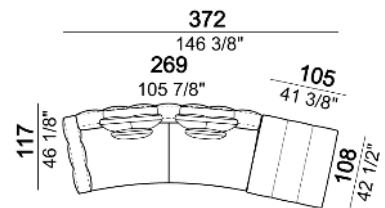

**SPRINGING:** elastic belts.

**SEAT HEIGHT:** 42 cm.

**ARM HEIGHT:** 61 cm.

**FEET:** Metal, micaceous brown varnished or black nickel, h.5 cm.

Central unit

Sofa

Curved sofa

Right or left corner sofa

Right or left unit

Right or left corner unit

Right or left corner unit with right or left pouf.

Right or left unit with angle 30°

Right or left semicircular unit

Central unit with right or left pouf

Central unit with right or left angle 30°

Central semicircular unit

Chaise-longue with right or left short arm

Chaise-longue with right or left short arm

Daybed with right or left long arm

**Dormeuse**

**Pouf**

**Back cushion set**

**Back cushion**

**Composition 'A' (left unit 232x108 + chaiselongue with right short arm 127x174 + 3 back cushion sets 7100352 + 3 back cushions 55x40)**

**Composition 'B' (left curved unit 269x117 + pouf 105x108 + 2 back cushion sets 7100353 + 2 back cushions 55x40)**