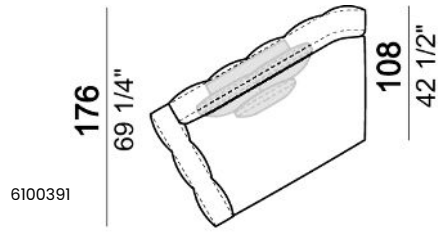

**SPRINGING:** elastic belts.

**SEAT HEIGHT:** 42 cm.

**ARM HEIGHT:** 61 cm.

**FEET:** Metal, micaceous brown varnished or black nickel, h.5 cm.

Central unit

Sofa

Curved sofa

Right or left corner sofa

Right or left unit

Right or left corner unit

Right or left corner unit with right or left pouf.

Right or left unit with angle 30°

Right or left semicircular unit

Central unit with right or left pouf

Central unit with right or left angle 30°

Central semicircular unit

Chaise-longue with right or left short arm

Chaise-longue with right or left short arm

Daybed with right or left long arm

**Dormeuse**

**Pouf**

**Back cushion set**

**Back cushion**