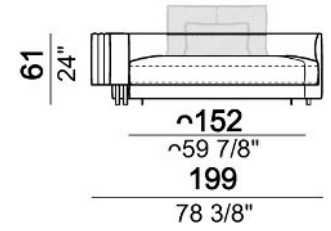

**SPRINGING:** elastic belts.

**SEAT HEIGHT:** 42 cm.

**ARM HEIGHT:** 61 cm.

**FEET:** Metal, micaceous brown varnished or black nickel, h.5 cm.

Central unit

Sofa

Curved sofa

Right or left corner sofa

Right or left unit

Right or left corner unit

Right or left corner unit with right or left pouf.

Right or left unit with angle 30°

Right or left semicircular unit

Central unit with right or left pouf

Central unit with right or left angle 30°

Central semicircular unit

Chaise-longue with right or left short arm

Chaise-longue with right or left short arm

Daybed with right or left long arm

**Dormeuse**

**Pouf**

**Back cushion set**

**Back cushion**

**Composition 'A' (left unit 232x108 + chaiselongue with right short arm 127x174 + 3 back cushion sets 7100352 + 3 back cushions 55x40)**

**Composition 'B' (left curved unit 269x117 + pouf 105x108 + 2 back cushion sets 7100353 + 2 back cushions 55x40)**