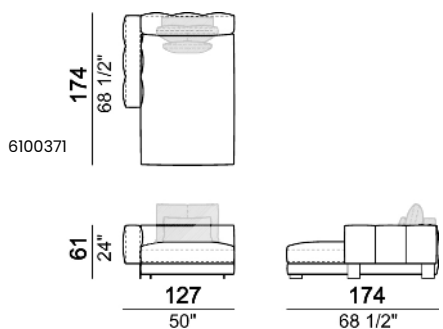

**SPRINGING:** elastic belts.

**SEAT HEIGHT:** 42 cm.

**ARM HEIGHT:** 61 cm.

**FEET:** Metal, micaceous brown varnished or black nickel, h.5 cm.

Central unit

Sofa

Curved sofa

Right or left corner sofa

Right or left unit

Right or left corner unit

Right or left corner unit with right or left pouf.

Right or left unit with angle 30°

Right or left semicircular unit

Central unit with right or left pouf

Central unit with right or left angle 30°

Central semicircular unit

Chaise-longue with right or left short arm

Chaise-longue with right or left short arm

Daybed with right or left long arm

**Dormeuse**

**Pouf**

**Back cushion set**

**Back cushion**

**Composition 'A' (left unit 232x108 + chaiselongue with right short arm 127x174 + 3 back cushion sets 7100352 + 3 back cushions 55x40)**

**Composition 'B' (left curved unit 269x117 + pouf 105x108 + 2 back cushion sets 7100353 + 2 back cushions 55x40)**