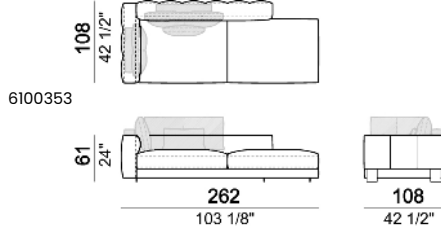

**SPRINGING:** elastic belts.

**SEAT HEIGHT:** 42 cm.

**ARM HEIGHT:** 61 cm.

**FEET:** Metal, micaceous brown varnished or black nickel, h.5 cm.

Central unit

Sofa

Curved sofa

Right or left corner sofa

Right or left unit

Right or left corner unit

Right or left corner unit with right or left pouf.

Right or left unit with angle 30°

Right or left semicircular unit

Central unit with right or left pouf

Central unit with right or left angle 30°

**Composition 'A' (left unit 232x108 + chaiselongue with right short arm 127x174 + 3 back cushion sets 7100352 + 3 back cushions 55x40)**

**Composition 'B' (left curved unit 269x117 + pouf 105x108 + 2 back cushion sets 7100353 + 2 back cushions 55x40)**