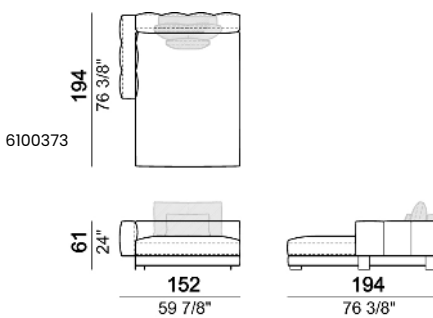

**SPRINGING:** elastic belts.

**SEAT HEIGHT:** 42 cm.

**ARM HEIGHT:** 61 cm.

**FEET:** Metal, micaceous brown varnished or black nickel, h.5 cm.

Central unit

Sofa

Curved sofa

Right or left corner sofa

Right or left unit

Right or left corner unit

Right or left corner unit with right or left pouf.

Right or left unit with angle 30°

Right or left semicircular unit

Central unit with right or left pouf

Central unit with right or left angle 30°

Central semicircular unit

Chaise-longue with right or left short arm

Chaise-longue with right or left short arm

Daybed with right or left long arm

**Dormeuse**

**Pouf**

**Back cushion set**

**Back cushion**

**Composition 'A' (left unit 232x108 + chaiselongue with right short arm 127x174 + 3 back cushion sets 7100352 + 3 back cushions 55x40)**

**Composition 'B' (left curved unit 269x117 + pouf 105x108 + 2 back cushion sets 7100353 + 2 back cushions 55x40)**