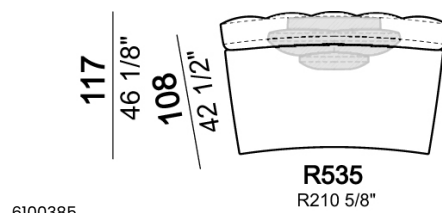

Central semicircular unit