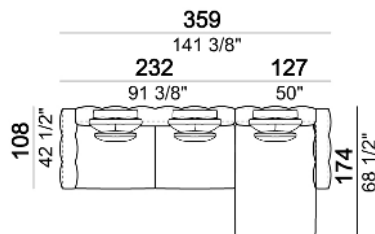

**SPRINGING:** elastic belts.

**SEAT HEIGHT:** 42 cm.

**ARM HEIGHT:** 61 cm.

**FEET:** Metal, micaceous brown varnished or black nickel, h.5 cm.

Central unit

Sofa

Curved sofa

Right or left corner sofa

Right or left unit

Right or left corner unit

Right or left corner unit with right or left pouf.

Right or left unit with angle 30°

Right or left semicircular unit

Central unit with right or left pouf

Central unit with right or left angle 30°

Central semicircular unit

Chaise-longue with right or left short arm

Chaise-longue with right or left short arm

Daybed with right or left long arm

**Dormeuse**

**Pouf**

**Back cushion set**

**Back cushion**

**Composition 'A' (left unit 232x108 + chaiselongue with right short arm 127x174 + 3 back cushion sets 7100352 + 3 back cushions 55x40)**

**Composition 'B' (left curved unit 269x117 + pouf 105x108 + 2 back cushion sets 7100353 + 2 back cushions 55x40)**