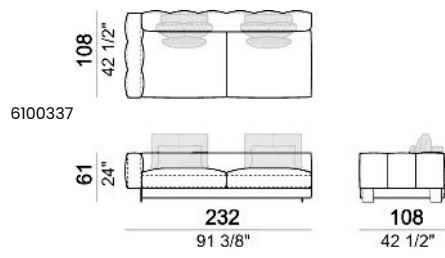

**SPRINGING:** elastic belts.

**SEAT HEIGHT:** 42 cm.

**ARM HEIGHT:** 61 cm.

**FEET:** Metal, micaceous brown varnished or black nickel, h.5 cm.

Central unit

Sofa

Curved sofa

Right or left corner sofa

Right or left unit

Right or left corner unit

Right or left corner unit with right or left pouf.

Right or left unit with angle 30°

Right or left semicircular unit

Central unit with right or left pouf

Central unit with right or left angle 30°

**Composition 'A' (left unit 232x108 + chaiselongue with right short arm 127x174 + 3 back cushion sets 7100352 + 3 back cushions 55x40)**

**Composition 'B' (left curved unit 269x117 + pouf 105x108 + 2 back cushion sets 7100353 + 2 back cushions 55x40)**