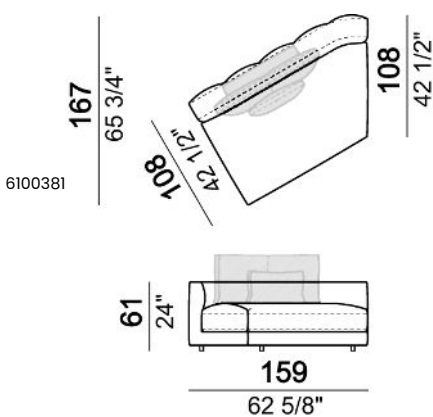

**SPRINGING:** elastic belts.

**SEAT HEIGHT:** 42 cm.

**ARM HEIGHT:** 61 cm.

**FEET:** Metal, micaceous brown varnished or black nickel, h.5 cm.

Central unit

Sofa

Curved sofa

Right or left corner sofa

Right or left unit

Right or left corner unit

Right or left corner unit with right or left pouf.

Right or left unit with angle 30°

Right or left semicircular unit

Central unit with right or left pouf

Central unit with right or left angle 30°

Central semicircular unit

Chaise-longue with right or left short arm

Chaise-longue with right or left short arm

Daybed with right or left long arm

**Dormeuse**

**Pouf**

**Back cushion set**

**Back cushion**

**Composition 'A' (left unit 232x108 + chaiselongue with right short arm 127x174 + 3 back cushion sets 7100352 + 3 back cushions 55x40)**

**Composition 'B' (left curved unit 269x117 + pouf 105x108 + 2 back cushion sets 7100353 + 2 back cushions 55x40)**