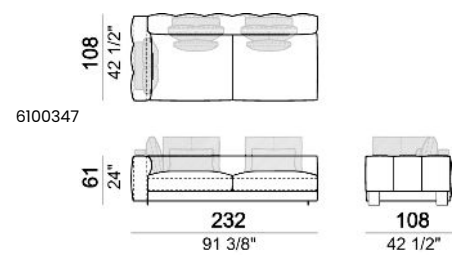

**SPRINGING:** elastic belts.

**SEAT HEIGHT:** 42 cm.

**ARM HEIGHT:** 61 cm.

**FEET:** Metal, micaceous brown varnished or black nickel, h.5 cm.

Central unit

Sofa

Curved sofa

Right or left corner sofa

Right or left unit

Right or left corner unit

Right or left corner unit with right or left pouf.

Right or left unit with angle 30°

Right or left semicircular unit

Central unit with right or left pouf

Central unit with right or left angle 30°

**Composition 'A' (left unit 232x108 + chaiselongue with right short arm 127x174 + 3 back cushion sets 7100352 + 3 back cushions 55x40)**

**Composition 'B' (left curved unit 269x117 + pouf 105x108 + 2 back cushion sets 7100353 + 2 back cushions 55x40)**

Composition 'C' (left unit angle 30°  
173x176 + central unit 152 + right day bed  
172x174 + 3 back cushion sets 7100354 + 3  
back cushions 55x40)

---