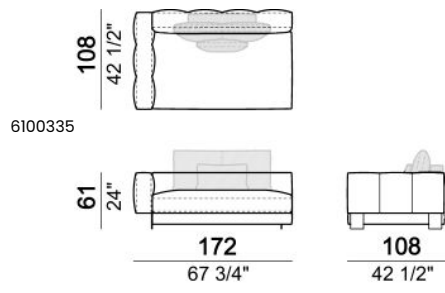

**SPRINGING:** elastic belts.

**SEAT HEIGHT:** 42 cm.

**ARM HEIGHT:** 61 cm.

**FEET:** Metal, micaceous brown varnished or black nickel, h.5 cm.

Central unit

Sofa

Curved sofa

Right or left corner sofa

Right or left unit

Right or left corner unit

Right or left corner unit with right or left pouf.

Right or left unit with angle 30°

Right or left semicircular unit

Central unit with right or left pouf

Central unit with right or left angle 30°

**Composition 'A' (left unit 232x108 + chaiselongue with right short arm 127x174 + 3 back cushion sets 7100352 + 3 back cushions 55x40)**

**Composition 'B' (left curved unit 269x117 + pouf 105x108 + 2 back cushion sets 7100353 + 2 back cushions 55x40)**

Composition 'C' (left unit angle 30°  
173x176 + central unit 152 + right day bed  
172x174 + 3 back cushion sets 7100354 + 3  
back cushions 55x40)

---