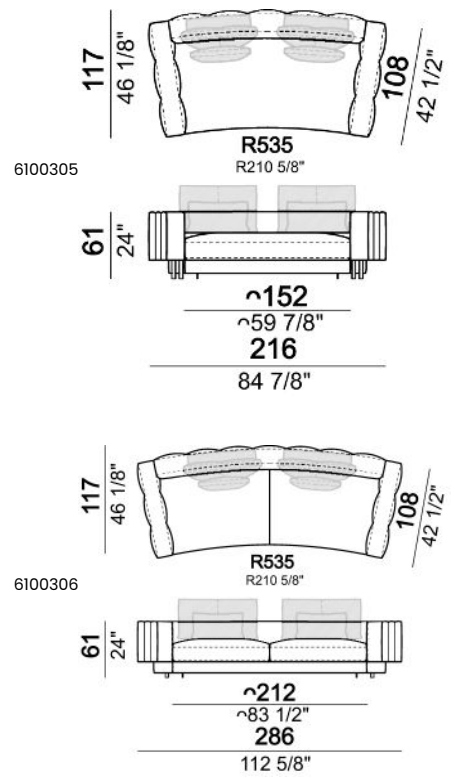

**SPRINGING:** elastic belts.

**SEAT HEIGHT:** 42 cm.

**ARM HEIGHT:** 61 cm.

**FEET:** Metal, micaceous brown varnished or black nickel, h.5 cm.

Central unit

Sofa

Curved sofa

Right or left corner sofa

Right or left unit

Right or left corner unit

Right or left corner unit with right or left pouf.

Right or left unit with angle 30°

Right or left semicircular unit

Central unit with right or left pouf

Central unit with right or left angle 30°

**Composition 'A' (left unit 232x108 + chaiselongue with right short arm 127x174 + 3 back cushion sets 7100352 + 3 back cushions 55x40)**

**Composition 'B' (left curved unit 269x117 + pouf 105x108 + 2 back cushion sets 7100353 + 2 back cushions 55x40)**

Composition 'C' (left unit angle 30°  
173x176 + central unit 152 + right day bed  
172x174 + 3 back cushion sets 7100354 + 3  
back cushions 55x40)

---