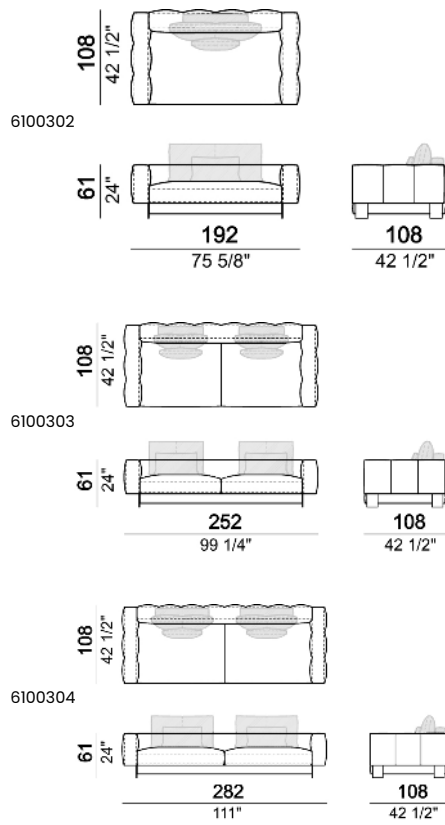

**SPRINGING:** elastic belts.

**SEAT HEIGHT:** 42 cm.

**ARM HEIGHT:** 61 cm.

**FEET:** Metal, micaceous brown varnished or black nickel, h.5 cm.

Central unit

Sofa

Curved sofa

Right or left corner sofa

Right or left unit

Right or left corner unit

Right or left corner unit with right or left pouf.

Right or left unit with angle 30°

Right or left semicircular unit

Central unit with right or left pouf

Central unit with right or left angle 30°

**Composition 'A' (left unit 232x108 + chaiselongue with right short arm 127x174 + 3 back cushion sets 7100352 + 3 back cushions 55x40)**

**Composition 'B' (left curved unit 269x117 + pouf 105x108 + 2 back cushion sets 7100353 + 2 back cushions 55x40)**

Composition 'C' (left unit angle 30°  
173x176 + central unit 152 + right day bed  
172x174 + 3 back cushion sets 7100354 + 3  
back cushions 55x40)

---