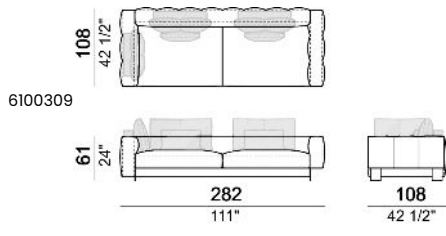

**SPRINGING:** elastic belts.

**SEAT HEIGHT:** 42 cm.

**ARM HEIGHT:** 61 cm.

**FEET:** Metal, micaceous brown varnished or black nickel, h.5 cm.

Central unit

Sofa

Curved sofa

Right or left corner sofa

Right or left unit

Right or left corner unit

Right or left corner unit with right or left pouf.

Right or left unit with angle 30°

Right or left semicircular unit

Central unit with right or left pouf

Central unit with right or left angle 30°

**Composition 'A' (left unit 232x108 + chaiselongue with right short arm 127x174 + 3 back cushion sets 7100352 + 3 back cushions 55x40)**

**Composition 'B' (left curved unit 269x117 + pouf 105x108 + 2 back cushion sets 7100353 + 2 back cushions 55x40)**

Composition 'C' (left unit angle 30°  
173x176 + central unit 152 + right day bed  
172x174 + 3 back cushion sets 7100354 + 3  
back cushions 55x40)

---