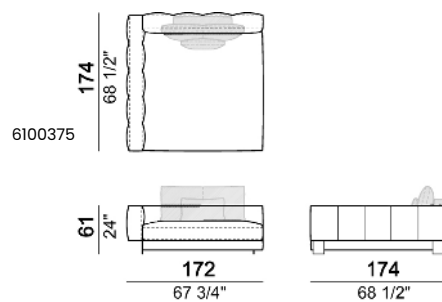

**SPRINGING:** elastic belts.

**SEAT HEIGHT:** 42 cm.

**ARM HEIGHT:** 61 cm.

**FEET:** Metal, micaceous brown varnished or black nickel, h.5 cm.

Central unit

Sofa

Curved sofa

Right or left corner sofa

Right or left unit

Right or left corner unit

Right or left corner unit with right or left pouf.

Right or left unit with angle 30°

Right or left semicircular unit

Central unit with right or left pouf

Central unit with right or left angle 30°

Central semicircular unit

Chaise-longue with right or left short arm

Chaise-longue with right or left short arm

Daybed with right or left long arm

**Dormeuse**

**Pouf**

**Back cushion set**

**Back cushion**

**Composition 'A' (left unit 232x108 + chaiselongue with right short arm 127x174 + 3 back cushion sets 7100352 + 3 back cushions 55x40)**

**Composition 'B' (left curved unit 269x117 + pouf 105x108 + 2 back cushion sets 7100353 + 2 back cushions 55x40)**