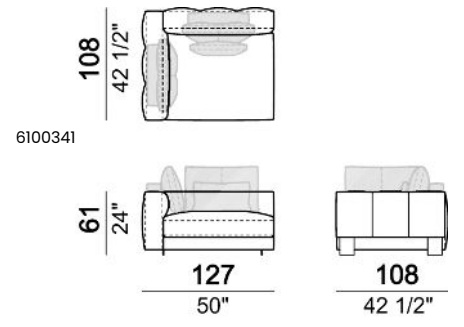

**SPRINGING:** elastic belts.

**SEAT HEIGHT:** 42 cm.

**ARM HEIGHT:** 61 cm.

**FEET:** Metal, micaceous brown varnished or black nickel, h.5 cm.

Central unit

Sofa

Curved sofa

Right or left corner sofa

Right or left unit

Right or left corner unit

Right or left corner unit with right or left pouf.

Right or left unit with angle 30°

Right or left semicircular unit

Central unit with right or left pouf

Central unit with right or left angle 30°

**Composition 'A' (left unit 232x108 + chaiselongue with right short arm 127x174 + 3 back cushion sets 7100352 + 3 back cushions 55x40)**

**Composition 'B' (left curved unit 269x117 + pouf 105x108 + 2 back cushion sets 7100353 + 2 back cushions 55x40)**