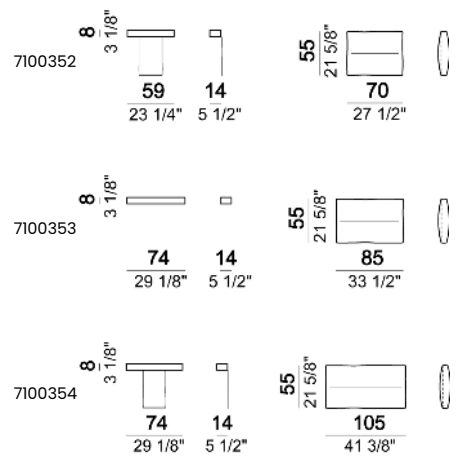

**SPRINGING:** elastic belts.

**SEAT HEIGHT:** 42 cm.

**ARM HEIGHT:** 61 cm.

**FEET:** Metal, micaceous brown varnished or black nickel, h.5 cm.

Central unit

Sofa

Curved sofa

Right or left corner sofa

Right or left unit

Right or left corner unit

Right or left corner unit with right or left pouf.

Right or left unit with angle 30°

Right or left semicircular unit

Central unit with right or left pouf

Central unit with right or left angle 30°

Central semicircular unit

Chaise-longue with right or left short arm

Chaise-longue with right or left short arm

Daybed with right or left long arm

**Dormeuse**

**Pouf**

**Back cushion set**

**Back cushion**

**Composition 'A' (left unit 232x108 + chaiselongue with right short arm 127x174 + 3 back cushion sets 7100352 + 3 back cushions 55x40)**

**Composition 'B' (left curved unit 269x117 + pouf 105x108 + 2 back cushion sets 7100353 + 2 back cushions 55x40)**