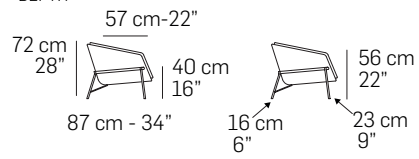

# F006- FASHION

FRONTALE  
FRONT

1000

87 cm - 34"

LATERALE  
DEPTH

Ratio 1 to 100

Legenda / Legend  
Note / Notes

■ Spalliera / Back Cushions ■ Bracciolo / Armrest □ Seduta / Seat Cushions