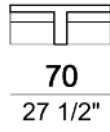

Coffee Table

Set of 2 coffee tables

5704201

5704203

5704202