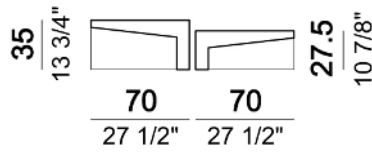

Coffee Table

Set of 2 coffee tables

5704201

5704203

5704202