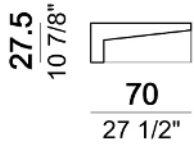

Coffee Table

Set of 2 coffee tables

5704201

5704203

5704202