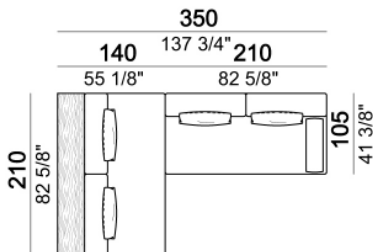

**Composition 'I'** (cod.6111233/6111293 + cod.6111212/6111272 + 2 set Relax + 1 cushion 67x50 cm. + 1 small table T4)

**Composition 'L'** (unit 6111213/273 + 2 cushions 67x50 cm + 2 rolls)

**Composition 'M'** (unit 6111213/273 + unit 6111233/293 + 2 cushions 67x50 cm + back cushion S1 + roll)

**Composition 'N'** (unit 6111213/273 + unit 6111233/293 + 4 cushions 67x50 cm + roll)

**Composition 'O'** (unit 6111213/273 + unit 6111233/293 + unit 6111212/272 + unit 6111202/262 + set relax + 4 cushions 67x50 cm + 2 rolls + coffee table T2R)