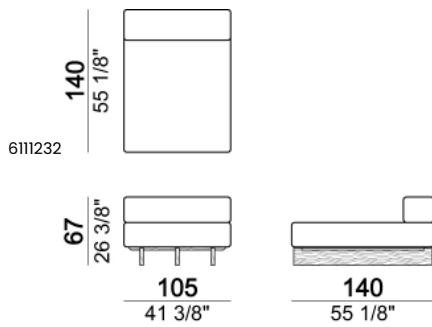

**SHELVES AND TOPS:** solid iroko wood with water-repellent vegetable oils finish.

**SEAT HEIGHT:** 42 cm

**ATTENTION:** the upholstery cannot be exposed to constant and heavy rains. We suggest using our protective covers made of breathable and waterproof polyester marine canvas, ideal to prevent mould formation. They can be washed with neutral detergent, Please do not fold wet covers and store them only when dry.

Seat unit A1

Seat unit A2

Seat unit A2R

Seat unit A3

Seat unit A1 + Back S1

Seat unit A2 + Back S2

Seat unit A2R + Back S1

Seat unit A3 + 2 Backs S1

Seat unit B1 + shelf

**Seat unit B2 + shelf**

**Seat unit B3 + shelf**

**Seat unit B1 + shelf + Back S1**

**Seat unit B2 + shelf + Back S2**

**Seat unit B3 + shelf + 2 Backs S1**

**Back S1**

**Back S2**