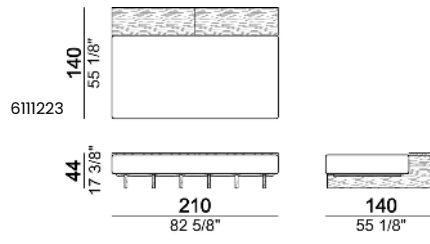

**SHELVES AND TOPS:** solid iroko wood with water-repellent vegetable oils finish.

**SEAT HEIGHT:** 42 cm

**ATTENTION:** the upholstery cannot be exposed to constant and heavy rains. We suggest using our protective covers made of breathable and waterproof polyester marine canvas, ideal to prevent mould formation. They can be washed with neutral detergent, Please do not fold wet covers and store them only when dry.

Seat unit A1

Seat unit A2

Seat unit A2R

Seat unit A3

Seat unit A1 + Back S1

Seat unit A2 + Back S2

Seat unit A2R + Back S1

Seat unit A3 + 2 Backs S1

Seat unit B1 + shelf

**Seat unit B2 + shelf**

**Seat unit B3 + shelf**

**Seat unit B1 + shelf + Back S1**

**Seat unit B2 + shelf + Back S2**

**Seat unit B3 + shelf + 2 Backs S1**

**Back S1**

**Back S2**