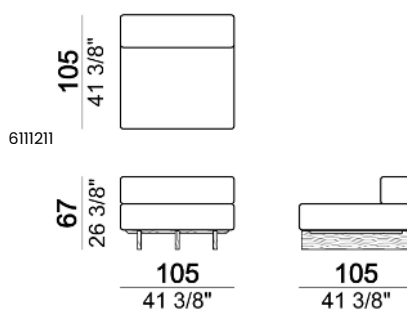

**SHELVES AND TOPS:** solid iroko wood with water-repellent vegetable oils finish.

**SEAT HEIGHT:** 42 cm

**ATTENTION:** the upholstery cannot be exposed to constant and heavy rains. We suggest using our protective covers made of breathable and waterproof polyester marine canvas, ideal to prevent mould formation. They can be washed with neutral detergent, Please do not fold wet covers and store them only when dry.

Seat unit A1

Seat unit A2

Seat unit A2R

Seat unit A3

Seat unit A1 + Back S1

Seat unit A2 + Back S2

Seat unit A2R + Back S1

Seat unit A3 + 2 Backs S1

Seat unit B1 + shelf

**Seat unit B2 + shelf**

**Seat unit B3 + shelf**

**Seat unit B1 + shelf + Back S1**

**Seat unit B2 + shelf + Back S2**

**Seat unit B3 + shelf + 2 Backs S1**

**Back S1**

**Back S2**