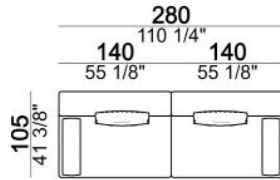

Seat unit B1 + shelf

**Seat unit B2 + shelf**

**Seat unit B3 + shelf**

**Seat unit B1 + shelf + Back S1**

**Seat unit B2 + shelf + Back S2**

**Seat unit B3 + shelf + 2 Backs S1**

**Back S1**

**Back S2**

**Coffee table T2**

5711202

**Coffee table T2R**

5711203

**Coffee table T4**

5711204

**Coffee table T5**

5711205

**Composition 'A' (2 cod.6111222/6111282 + 2 set Relax)**

**Composition 'B' (cod.6111233/6111293 + 2 set Relax + 2 small tables T4)**

**Composition 'D'** (cod.6111221/6111281 + cod.6111231/6111291 + 2 set Relax + 1 small table T4)