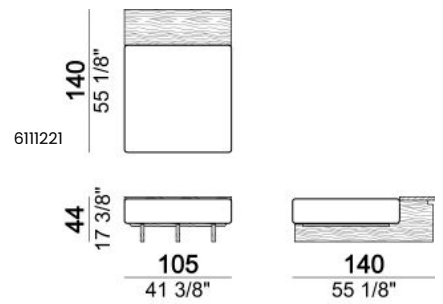

**SHELVES AND TOPS:** solid iroko wood with water-repellent vegetable oils finish.

**SEAT HEIGHT:** 42 cm

**ATTENTION:** the upholstery cannot be exposed to constant and heavy rains. We suggest using our protective covers made of breathable and waterproof polyester marine canvas, ideal to prevent mould formation. They can be washed with neutral detergent, Please do not fold wet covers and store them only when dry.

Seat unit A1

Seat unit A2

Seat unit A2R

Seat unit A3

Seat unit A1 + Back S1

Seat unit A2 + Back S2

Seat unit A2R + Back S1

Seat unit A3 + 2 Backs S1

Seat unit B1 + shelf

**Seat unit B2 + shelf**

**Seat unit B3 + shelf**

**Seat unit B1 + shelf + Back S1**

**Seat unit B2 + shelf + Back S2**

**Seat unit B3 + shelf + 2 Backs S1**

**Back S1**

**Back S2**