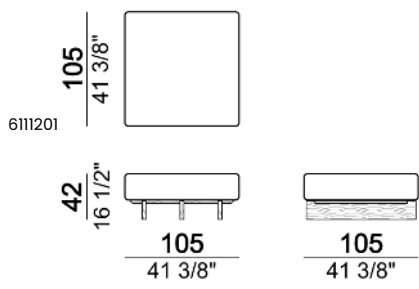

Seat unit A1