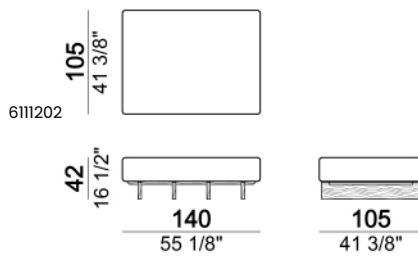

**SHELVES AND TOPS:** solid iroko wood with water-repellent vegetable oils finish.

**SEAT HEIGHT:** 42 cm

**ATTENTION:** the upholstery cannot be exposed to constant and heavy rains. We suggest using our protective covers made of breathable and waterproof polyester marine canvas, ideal to prevent mould formation. They can be washed with neutral detergent, Please do not fold wet covers and store them only when dry.

Seat unit A1

Seat unit A2

Seat unit A2R

Seat unit A3

Seat unit A1 + Back S1

Seat unit A2 + Back S2

Seat unit A2R + Back S1

Seat unit A3 + 2 Backs S1

Seat unit B1 + shelf

**Seat unit B2 + shelf**

**Seat unit B3 + shelf**

**Seat unit B1 + shelf + Back S1**

**Seat unit B2 + shelf + Back S2**

**Seat unit B3 + shelf + 2 Backs S1**

**Back S1**

**Back S2**