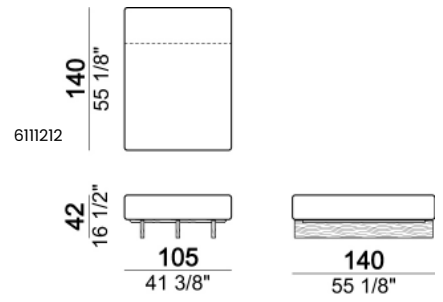

**SHELVES AND TOPS:** solid iroko wood with water-repellent vegetable oils finish.

**SEAT HEIGHT:** 42 cm

**ATTENTION:** the upholstery cannot be exposed to constant and heavy rains. We suggest using our protective covers made of breathable and waterproof polyester marine canvas, ideal to prevent mould formation. They can be washed with neutral detergent, Please do not fold wet covers and store them only when dry.

Seat unit A1

Seat unit A2

Seat unit A2R

Seat unit A3

Seat unit A1 + Back S1

Seat unit A2 + Back S2

Seat unit A2R + Back S1

Seat unit A3 + 2 Backs S1

Seat unit B1 + shelf

**Seat unit B2 + shelf**

**Seat unit B3 + shelf**

**Seat unit B1 + shelf + Back S1**

**Seat unit B2 + shelf + Back S2**

**Seat unit B3 + shelf + 2 Backs S1**

**Back S1**

**Back S2**