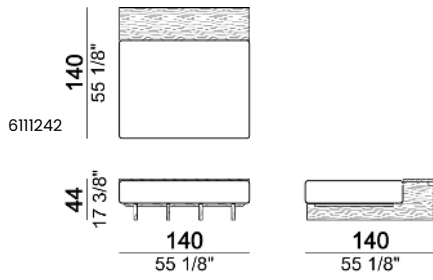

**SHELVES AND TOPS:** solid iroko wood with water-repellent vegetable oils finish.

**SEAT HEIGHT:** 42 cm

**ATTENTION:** the upholstery cannot be exposed to constant and heavy rains. We suggest using our protective covers made of breathable and waterproof polyester marine canvas, ideal to prevent mould formation. They can be washed with neutral detergent, Please do not fold wet covers and store them only when dry.

Seat unit A1

Seat unit A2

Seat unit A2R

Seat unit A3

Seat unit A1 + Back S1

Seat unit A2 + Back S2

Seat unit A2R + Back S1

Seat unit A3 + 2 Backs S1

Seat unit B1 + shelf

**Seat unit B2 + shelf**

**Seat unit B3 + shelf**

**Seat unit B1 + shelf + Back S1**

**Seat unit B2 + shelf + Back S2**

**Seat unit B3 + shelf + 2 Backs S1**

**Back S1**

**Back S2**