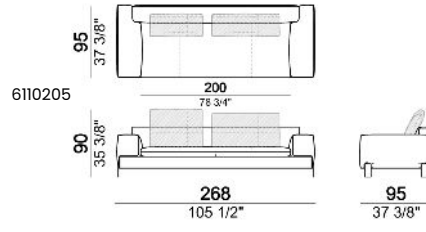

Sofa / corner sofa SLIM

Sofa LARGE

Sofa / corner sofa