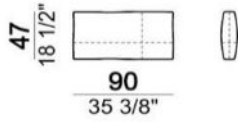

Chaise-longue LARGE with right or left long arm

Dormeuse

Pouf

Back cushion

7110253

7110254

7110255

Backrest roll

7110256

Composition "A" (left unit 204 cm + dormeuse 95x160 cm + right unit LARGE 234 cm + 4 back cushions 70 cm + 1 back cushion 90 cm)

Composition "B" (dormeuse 95x160 cm + right unit LARGE 234 cm + 2 back cushions 70 cm + 1 back cushion 90 cm)

Composition "D" (left unit LARGE 184 cm + chaise longue LARGE with right long arm 131x160 cm + 1 back cushion 110 cm + 1 back cushion 70 cm)

Composition "I" (right unit 204 cm + dormeuse 95x160 cm + 3 back cushions 70 cm)