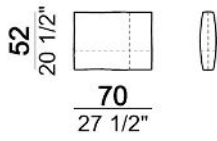

Chaise-longue LARGE with right or left long arm

Dormeuse

Pouf

Back cushion

7110253

7110254

7110255

Backrest roll

7110256

Composition "A" (left unit 204 cm + dormeuse 95x160 cm + right unit LARGE 234 cm + 4 back cushions 70 cm + 1 back cushion 90 cm)

Composition "B" (dormeuse 95x160 cm + right unit LARGE 234 cm + 2 back cushions 70 cm + 1 back cushion 90 cm)

Composition "D" (left unit LARGE 184 cm + chaise longue LARGE with right long arm 131x160 cm + 1 back cushion 110 cm + 1 back cushion 70 cm)

Composition "I" (right unit 204 cm + dormeuse 95x160 cm + 3 back cushions 70 cm)

Composition "G" (left corner sofa 278 cm + left unit 204 cm + 3 back cushions 70 cm + 1 back cushion 90 cm)

Composition "L" (left unit 204 cm + right unit LARGE 184 cm + 2 back cushions 70 cm + 1 back cushion 110 cm).