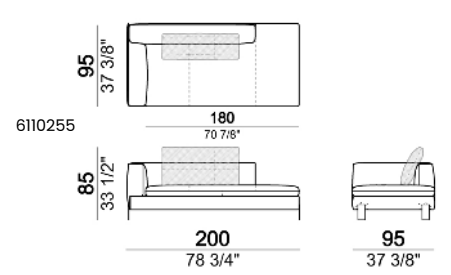

SPRINGING: elastic belts.

SEAT HEIGHT: 42 cm - 45 cm with feet h. 15 cm.

ARM HEIGHT: 57 cm (LARGE); 67 cm (SLIM).

FEET: metal, finishes: black nickel or titanium, or micaceous brown or oxy grey varnished, h.12 cm. On request feet can be supplied 3 cm higher with an extra charge.

Sofa LARGE

Sofa / corner sofa

Right or left unit / corner unit

Right or left unit LARGE

Right or left unit / corner unit with right or left pouf

Unit LARGE with right or left pouf

Central unit

Central unit with right or left pouf

7110256

Composition "A" (left unit 204 cm + dormeuse 95x160 cm + right unit LARGE 234 cm + 4 back cushions 70 cm + 1 back cushion 90 cm)

Composition "B" (dormeuse 95x160 cm + right unit LARGE 234 cm + 2 back cushions 70 cm + 1 back cushion 90 cm)

Composition "G" (left corner sofa 278 cm + left unit 204 cm + 3 back cushions 70 cm + 1 back cushion 90 cm)

Composition "L" (left unit 204 cm + right unit LARGE 184 cm + 2 back cushions 70 cm + 1 back cushion 110 cm).