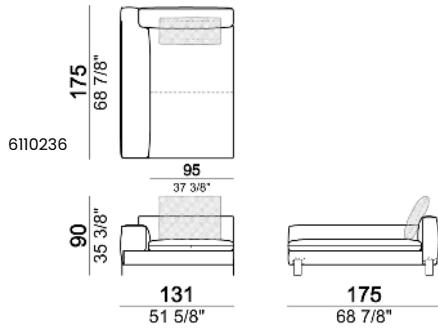

Chaise-longue LARGE with right or left long arm