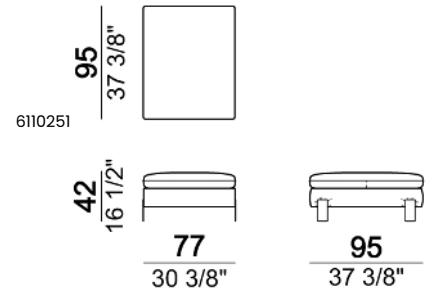

Chaise-longue LARGE with right or left long arm

Dormeuse

Pouf