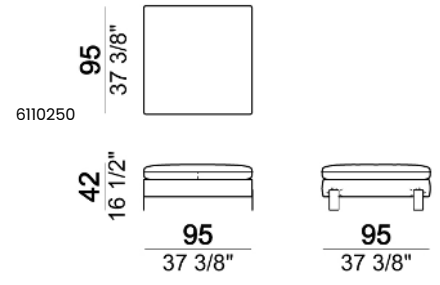

Chaise-longue LARGE with right or left long arm

Dormeuse

Pouf