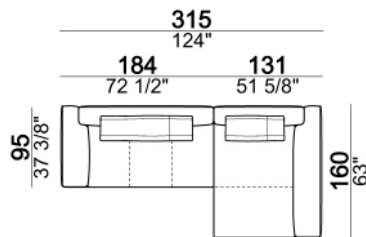

7110256

Composition "A" (left unit 204 cm + dormeuse 95x160 cm + right unit LARGE 234 cm + 4 back cushions 70 cm + 1 back cushion 90 cm)

Composition "B" (dormeuse 95x160 cm + right unit LARGE 234 cm + 2 back cushions 70 cm + 1 back cushion 90 cm)

Composition "D" (left unit LARGE 184 cm + chaise longue LARGE with right long arm 131x160 cm + 1 back cushion 110 cm + 1 back cushion 70 cm)

Composition "I" (right unit 204 cm + dormeuse 95x160 cm + 3 back cushions 70 cm)

Composition "G" (left corner sofa 278 cm + left unit 204 cm + 3 back cushions 70 cm + 1 back cushion 90 cm)

Composition "L" (left unit 204 cm + right unit LARGE 184 cm + 2 back cushions 70 cm + 1 back cushion 110 cm).

Composition "E" (left unit 204 + chaise longue LARGE with right long arm 131x175 cm + 3 back cushions 70 cm)

Composition "H" (left unit LARGE 184 cm + right corner unit 174 cm + central unit 180 cm with right pouf + 2 back cushions 110 cm + 1 back cushion 90 cm)