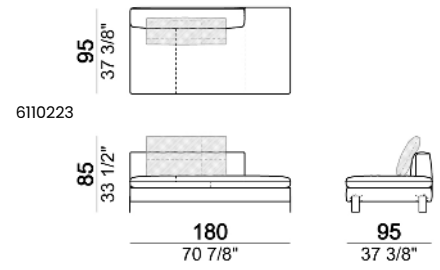

ATTENTION: Back cushions are not included in the prices but they are required. The dimensions indicated are just a suggestion, they can be changed according to the client's taste.

Sofa / corner sofa SLIM

Sofa LARGE

Sofa / corner sofa

Right or left unit / corner unit

Right or left unit LARGE

Right or left unit / corner unit with right or left pouf

Unit LARGE with right or left pouf

Central unit

Central unit with right or left pouf

7110256

Composition "A" (left unit 204 cm + dormeuse 95x160 cm + right unit LARGE 234 cm + 4 back cushions 70 cm + 1 back cushion 90 cm)

Composition "B" (dormeuse 95x160 cm + right unit LARGE 234 cm + 2 back cushions 70 cm + 1 back cushion 90 cm)

Composition "D" (left unit LARGE 184 cm + chaise longue LARGE with right long arm 131x160 cm + 1 back cushion 110 cm + 1 back cushion 70 cm)

Composition "I" (right unit 204 cm + dormeuse 95x160 cm + 3 back cushions 70 cm)