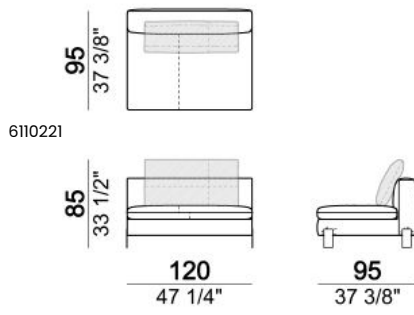

Sofa LARGE

Sofa / corner sofa

Right or left unit / corner unit

Right or left unit LARGE

Right or left unit / corner unit with right or left pouf

Unit LARGE with right or left pouf

Central unit

Central unit with right or left pouf

7110256

Composition "A" (left unit 204 cm + dormeuse 95x160 cm + right unit LARGE 234 cm + 4 back cushions 70 cm + 1 back cushion 90 cm)

Composition "B" (dormeuse 95x160 cm + right unit LARGE 234 cm + 2 back cushions 70 cm + 1 back cushion 90 cm)

Composition "D" (left unit LARGE 184 cm + chaise longue LARGE with right long arm 131x160 cm + 1 back cushion 110 cm + 1 back cushion 70 cm)

Composition "I" (right unit 204 cm + dormeuse 95x160 cm + 3 back cushions 70 cm)

Composition "G" (left corner sofa 278 cm + left unit 204 cm + 3 back cushions 70 cm + 1 back cushion 90 cm)

Composition "L" (left unit 204 cm + right unit LARGE 184 cm + 2 back cushions 70 cm + 1 back cushion 110 cm).