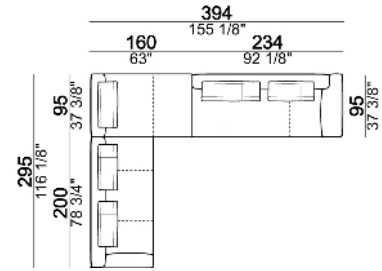

7110256

Composition "A" (left unit 204 cm + dormeuse 95x160 cm + right unit LARGE 234 cm + 4 back cushions 70 cm + 1 back cushion 90 cm)

Composition "B" (dormeuse 95x160 cm + right unit LARGE 234 cm + 2 back cushions 70 cm + 1 back cushion 90 cm)

Composition "D" (left unit LARGE 184 cm + chaise longue LARGE with right long arm 131x160 cm + 1 back cushion 110 cm + 1 back cushion 70 cm)

Composition "I" (right unit 204 cm + dormeuse 95x160 cm + 3 back cushions 70 cm)

Composition "G" (left corner sofa 278 cm + left unit 204 cm + 3 back cushions 70 cm + 1 back cushion 90 cm)

Composition "L" (left unit 204 cm + right unit LARGE 184 cm + 2 back cushions 70 cm + 1 back cushion 110 cm).

Composition "E" (left unit 204 + chaise longue LARGE with right long arm 131x175 cm + 3 back cushions 70 cm)

Composition "H" (left unit LARGE 184 cm + right corner unit 174 cm + central unit 180 cm with right pouf + 2 back cushions 110 cm + 1 back cushion 90 cm)