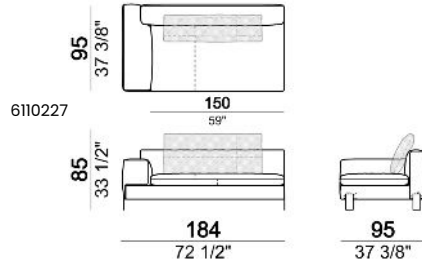

Sofa LARGE

Sofa / corner sofa

Right or left unit / corner unit

Right or left unit LARGE

Right or left unit / corner unit with right or left pouf

Unit LARGE with right or left pouf

Central unit

Central unit with right or left pouf

7110256

Composition "A" (left unit 204 cm + dormeuse 95x160 cm + right unit LARGE 234 cm + 4 back cushions 70 cm + 1 back cushion 90 cm)

Composition "B" (dormeuse 95x160 cm + right unit LARGE 234 cm + 2 back cushions 70 cm + 1 back cushion 90 cm)

Composition "D" (left unit LARGE 184 cm + chaise longue LARGE with right long arm 131x160 cm + 1 back cushion 110 cm + 1 back cushion 70 cm)

Composition "I" (right unit 204 cm + dormeuse 95x160 cm + 3 back cushions 70 cm)

Composition "G" (left corner sofa 278 cm + left unit 204 cm + 3 back cushions 70 cm + 1 back cushion 90 cm)

Composition "L" (left unit 204 cm + right unit LARGE 184 cm + 2 back cushions 70 cm + 1 back cushion 110 cm).