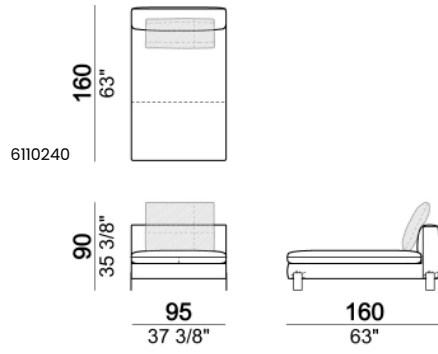

Chaise-longue LARGE with right or left long arm

Dormeuse

Pouf