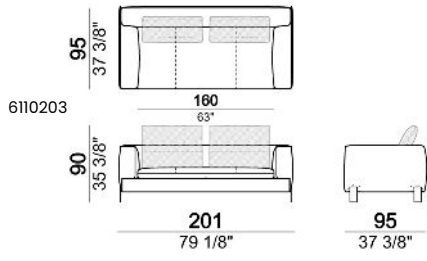

SPRINGING: elastic belts.

SEAT HEIGHT: 42 cm - 45 cm with feet h. 15 cm.

ARM HEIGHT: 57 cm (LARGE); 67 cm (SLIM).

FEET: metal, finishes: black nickel or titanium, or micaceous brown or oxy grey varnished, h.12 cm. On request feet can be supplied 3 cm higher with an extra charge.

ATTENTION: Back cushions are not included in the prices but they are required. The dimensions indicated are just a suggestion, they can be changed according to the client's taste.

Sofa / corner sofa SLIM

7110256

Composition "A" (left unit 204 cm + dormeuse 95x160 cm + right unit LARGE 234 cm + 4 back cushions 70 cm + 1 back cushion 90 cm)

Composition "B" (dormeuse 95x160 cm + right unit LARGE 234 cm + 2 back cushions 70 cm + 1 back cushion 90 cm)

Composition "G" (left corner sofa 278 cm + left unit 204 cm + 3 back cushions 70 cm + 1 back cushion 90 cm)

Composition "L" (left unit 204 cm + right unit LARGE 184 cm + 2 back cushions 70 cm + 1 back cushion 110 cm).