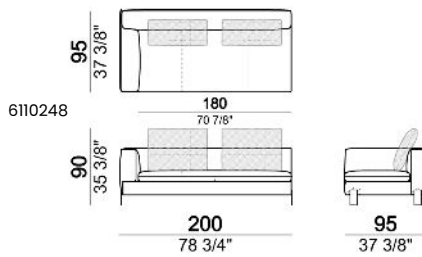

Right or left unit / corner unit