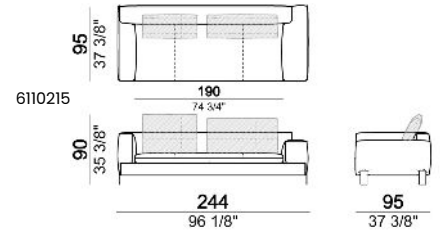

Sofa / corner sofa