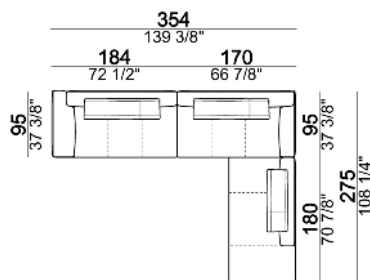

Composition "D" (left unit LARGE 184 cm + chaise longue LARGE with right long arm 131x160 cm + 1 back cushion 110 cm + 1 back cushion 70 cm)

Composition "I" (right unit 204 cm + dormeuse 95x160 cm + 3 back cushions 70 cm)

Composition "G" (left corner sofa 278 cm + left unit 204 cm + 3 back cushions 70 cm + 1 back cushion 90 cm)

Composition "L" (left unit 204 cm + right unit LARGE 184 cm + 2 back cushions 70 cm + 1 back cushion 110 cm).

Composition "E" (left unit 204 + chaise longue LARGE with right long arm 131x175 cm + 3 back cushions 70 cm)

Composition "H" (left unit LARGE 184 cm + right corner unit 174 cm + central unit 180 cm with right pouf + 2 back cushions 110 cm + 1 back cushion 90 cm)

Composition "F" (left unit 204 cm + chaise longue LARGE with right long arm 131x175 cm + 3 back cushions 70 cm).