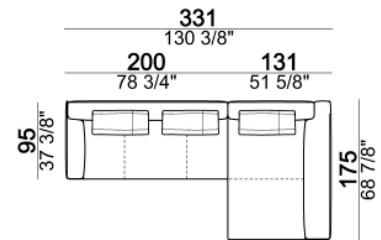

7110256

Composition "A" (left unit 204 cm + dormeuse 95x160 cm + right unit LARGE 234 cm + 4 back cushions 70 cm + 1 back cushion 90 cm)

Composition "B" (dormeuse 95x160 cm + right unit LARGE 234 cm + 2 back cushions 70 cm + 1 back cushion 90 cm)

Composition "D" (left unit LARGE 184 cm + chaise longue LARGE with right long arm 131x160 cm + 1 back cushion 110 cm + 1 back cushion 70 cm)

Composition "I" (right unit 204 cm + dormeuse 95x160 cm + 3 back cushions 70 cm)

Composition "G" (left corner sofa 278 cm + left unit 204 cm + 3 back cushions 70 cm + 1 back cushion 90 cm)

Composition "L" (left unit 204 cm + right unit LARGE 184 cm + 2 back cushions 70 cm + 1 back cushion 110 cm).

Composition "E" (left unit 204 + chaise longue LARGE with right long arm 131x175 cm + 3 back cushions 70 cm)

Composition "H" (left unit LARGE 184 cm + right corner unit 174 cm + central unit 180 cm with right pouf + 2 back cushions 110 cm + 1 back cushion 90 cm)