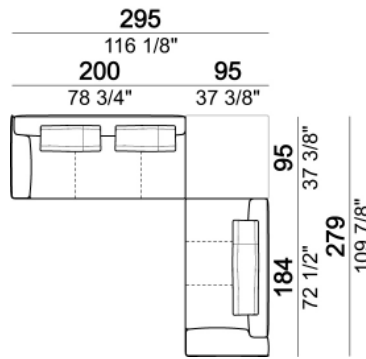

7110256

Composition "A" (left unit 204 cm + dormeuse 95x160 cm + right unit LARGE 234 cm + 4 back cushions 70 cm + 1 back cushion 90 cm)

Composition "B" (dormeuse 95x160 cm + right unit LARGE 234 cm + 2 back cushions 70 cm + 1 back cushion 90 cm)

Composition "D" (left unit LARGE 184 cm + chaise longue LARGE with right long arm 131x160 cm + 1 back cushion 110 cm + 1 back cushion 70 cm)

Composition "I" (right unit 204 cm + dormeuse 95x160 cm + 3 back cushions 70 cm)

Composition "G" (left corner sofa 278 cm + left unit 204 cm + 3 back cushions 70 cm + 1 back cushion 90 cm)

Composition "L" (left unit 204 cm + right unit LARGE 184 cm + 2 back cushions 70 cm + 1 back cushion 110 cm).

Composition "E" (left unit 204 + chaise longue LARGE with right long arm 131x175 cm + 3 back cushions 70 cm)

Composition "H" (left unit LARGE 184 cm + right corner unit 174 cm + central unit 180 cm with right pouf + 2 back cushions 110 cm + 1 back cushion 90 cm)