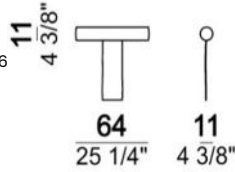

SPRINGING: elastic belts.

SEAT HEIGHT: 42 cm - 45 cm with feet h. 15 cm.

ARM HEIGHT: 57 cm (LARGE); 67 cm (SLIM).

FEET: metal, finishes: black nickel or titanium, or micaceous brown or oxy grey varnished, h.12 cm. On request feet can be supplied 3 cm higher with an extra charge.

Chaise-longue LARGE with right or left long arm

Dormeuse

Pouf

Back cushion

7110253

7110254

7110255

Backrest roll

7110256

Composition "A" (left unit 204 cm + dormeuse 95x160 cm + right unit LARGE 234 cm + 4 back cushions 70 cm + 1 back cushion 90 cm)

Composition "B" (dormeuse 95x160 cm + right unit LARGE 234 cm + 2 back cushions 70 cm + 1 back cushion 90 cm)

Composition "D" (left unit LARGE 184 cm + chaise longue LARGE with right long arm 131x160 cm + 1 back cushion 110 cm + 1 back cushion 70 cm)

Composition "I" (right unit 204 cm + dormeuse 95x160 cm + 3 back cushions 70 cm)