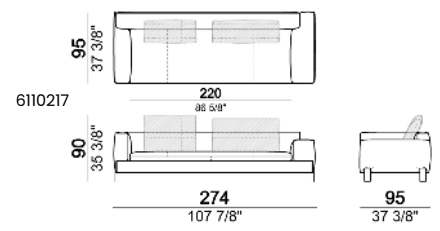

Sofa / corner sofa