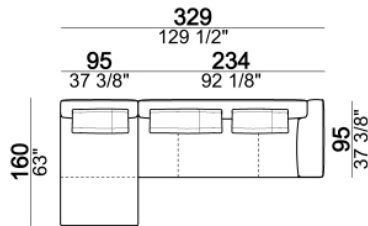

7110256

Composition "A" (left unit 204 cm + dormeuse 95x160 cm + right unit LARGE 234 cm + 4 back cushions 70 cm + 1 back cushion 90 cm)

Composition "B" (dormeuse 95x160 cm + right unit LARGE 234 cm + 2 back cushions 70 cm + 1 back cushion 90 cm)

Composition "D" (left unit LARGE 184 cm + chaise longue LARGE with right long arm 131x160 cm + 1 back cushion 110 cm + 1 back cushion 70 cm)

Composition "I" (right unit 204 cm + dormeuse 95x160 cm + 3 back cushions 70 cm)

Composition "G" (left corner sofa 278 cm + left unit 204 cm + 3 back cushions 70 cm + 1 back cushion 90 cm)

Composition "L" (left unit 204 cm + right unit LARGE 184 cm + 2 back cushions 70 cm + 1 back cushion 110 cm).

Composition "E" (left unit 204 + chaise longue LARGE with right long arm 131x175 cm + 3 back cushions 70 cm)

Composition "H" (left unit LARGE 184 cm + right corner unit 174 cm + central unit 180 cm with right pouf + 2 back cushions 110 cm + 1 back cushion 90 cm)