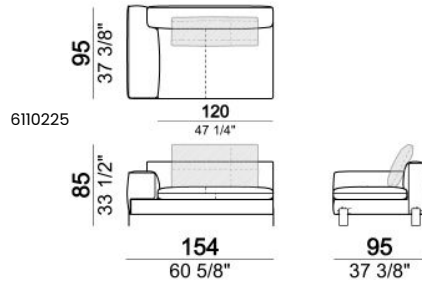

Sofa LARGE

Sofa / corner sofa

Right or left unit / corner unit

Right or left unit LARGE

Right or left unit / corner unit with right or left pouf

Unit LARGE with right or left pouf

Central unit

Central unit with right or left pouf

7110256

Composition "A" (left unit 204 cm + dormeuse 95x160 cm + right unit LARGE 234 cm + 4 back cushions 70 cm + 1 back cushion 90 cm)

Composition "B" (dormeuse 95x160 cm + right unit LARGE 234 cm + 2 back cushions 70 cm + 1 back cushion 90 cm)

Composition "D" (left unit LARGE 184 cm + chaise longue LARGE with right long arm 131x160 cm + 1 back cushion 110 cm + 1 back cushion 70 cm)

Composition "I" (right unit 204 cm + dormeuse 95x160 cm + 3 back cushions 70 cm)

Composition "G" (left corner sofa 278 cm + left unit 204 cm + 3 back cushions 70 cm + 1 back cushion 90 cm)

Composition "L" (left unit 204 cm + right unit LARGE 184 cm + 2 back cushions 70 cm + 1 back cushion 110 cm).