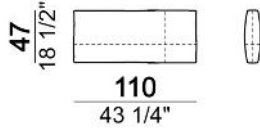

Chaise-longue LARGE with right or left long arm

Dormeuse

Pouf

Back cushion

7110253

7110254

7110255

Backrest roll

7110256

Composition "A" (left unit 204 cm + dormeuse 95x160 cm + right unit LARGE 234 cm + 4 back cushions 70 cm + 1 back cushion 90 cm)

Composition "B" (dormeuse 95x160 cm + right unit LARGE 234 cm + 2 back cushions 70 cm + 1 back cushion 90 cm)

Composition "D" (left unit LARGE 184 cm + chaise longue LARGE with right long arm 131x160 cm + 1 back cushion 110 cm + 1 back cushion 70 cm)

Composition "I" (right unit 204 cm + dormeuse 95x160 cm + 3 back cushions 70 cm)

Composition "G" (left corner sofa 278 cm + left unit 204 cm + 3 back cushions 70 cm + 1 back cushion 90 cm)

Composition "L" (left unit 204 cm + right unit LARGE 184 cm + 2 back cushions 70 cm + 1 back cushion 110 cm).