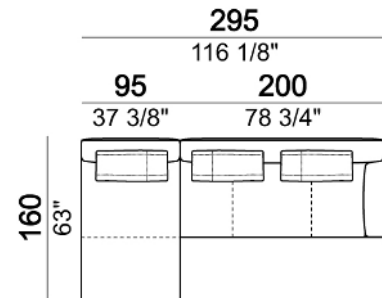

7110256

Composition "A" (left unit 204 cm + dormeuse 95x160 cm + right unit LARGE 234 cm + 4 back cushions 70 cm + 1 back cushion 90 cm)

Composition "B" (dormeuse 95x160 cm + right unit LARGE 234 cm + 2 back cushions 70 cm + 1 back cushion 90 cm)

Composition "D" (left unit LARGE 184 cm + chaise longue LARGE with right long arm 131x160 cm + 1 back cushion 110 cm + 1 back cushion 70 cm)

Composition "I" (right unit 204 cm + dormeuse 95x160 cm + 3 back cushions 70 cm)

Composition "G" (left corner sofa 278 cm + left unit 204 cm + 3 back cushions 70 cm + 1 back cushion 90 cm)

Composition "L" (left unit 204 cm + right unit LARGE 184 cm + 2 back cushions 70 cm + 1 back cushion 110 cm).

Composition "E" (left unit 204 + chaise longue LARGE with right long arm 131x175 cm + 3 back cushions 70 cm)

Composition "H" (left unit LARGE 184 cm + right corner unit 174 cm + central unit 180 cm with right pouf + 2 back cushions 110 cm + 1 back cushion 90 cm)