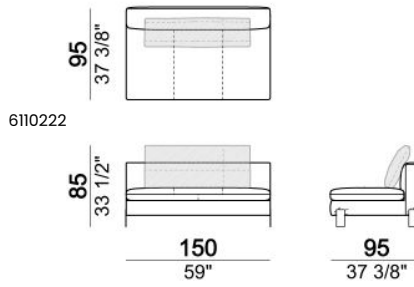

Sofa LARGE

Sofa / corner sofa

Right or left unit / corner unit

Right or left unit LARGE

Right or left unit / corner unit with right or left pouf

Unit LARGE with right or left pouf

Central unit

Central unit with right or left pouf

7110256

Composition "A" (left unit 204 cm + dormeuse 95x160 cm + right unit LARGE 234 cm + 4 back cushions 70 cm + 1 back cushion 90 cm)

Composition "B" (dormeuse 95x160 cm + right unit LARGE 234 cm + 2 back cushions 70 cm + 1 back cushion 90 cm)

Composition "D" (left unit LARGE 184 cm + chaise longue LARGE with right long arm 131x160 cm + 1 back cushion 110 cm + 1 back cushion 70 cm)

Composition "I" (right unit 204 cm + dormeuse 95x160 cm + 3 back cushions 70 cm)

Composition "G" (left corner sofa 278 cm + left unit 204 cm + 3 back cushions 70 cm + 1 back cushion 90 cm)

Composition "L" (left unit 204 cm + right unit LARGE 184 cm + 2 back cushions 70 cm + 1 back cushion 110 cm).