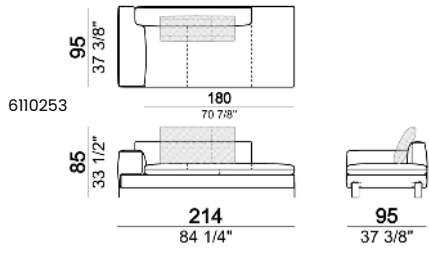

Sofa LARGE

Sofa / corner sofa

Right or left unit / corner unit

Right or left unit LARGE

Right or left unit / corner unit with right or left pouf

Unit LARGE with right or left pouf

Central unit

Central unit with right or left pouf

7110256

Composition "A" (left unit 204 cm + dormeuse 95x160 cm + right unit LARGE 234 cm + 4 back cushions 70 cm + 1 back cushion 90 cm)

Composition "B" (dormeuse 95x160 cm + right unit LARGE 234 cm + 2 back cushions 70 cm + 1 back cushion 90 cm)

Composition "D" (left unit LARGE 184 cm + chaise longue LARGE with right long arm 131x160 cm + 1 back cushion 110 cm + 1 back cushion 70 cm)

Composition "I" (right unit 204 cm + dormeuse 95x160 cm + 3 back cushions 70 cm)

Composition "G" (left corner sofa 278 cm + left unit 204 cm + 3 back cushions 70 cm + 1 back cushion 90 cm)

Composition "L" (left unit 204 cm + right unit LARGE 184 cm + 2 back cushions 70 cm + 1 back cushion 110 cm).