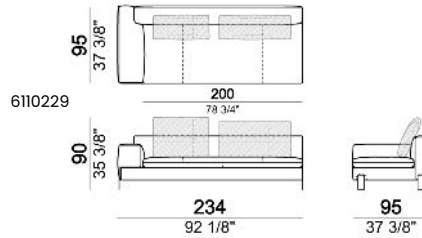

SPRINGING: elastic belts.

SEAT HEIGHT: 42 cm - 45 cm with feet h. 15 cm.

ARM HEIGHT: 57 cm (LARGE); 67 cm (SLIM).

FEET: metal, finishes: black nickel or titanium, or micaceous brown or oxy grey varnished, h.12 cm. On request feet can be supplied 3 cm higher with an extra charge.

Sofa LARGE

Sofa / corner sofa

Right or left unit / corner unit

Right or left unit LARGE

Right or left unit / corner unit with right or left pouf

Unit LARGE with right or left pouf

Central unit

Central unit with right or left pouf

7110256

Composition "A" (left unit 204 cm + dormeuse 95x160 cm + right unit LARGE 234 cm + 4 back cushions 70 cm + 1 back cushion 90 cm)

Composition "B" (dormeuse 95x160 cm + right unit LARGE 234 cm + 2 back cushions 70 cm + 1 back cushion 90 cm)

Composition "D" (left unit LARGE 184 cm + chaise longue LARGE with right long arm 131x160 cm + 1 back cushion 110 cm + 1 back cushion 70 cm)

Composition "I" (right unit 204 cm + dormeuse 95x160 cm + 3 back cushions 70 cm)