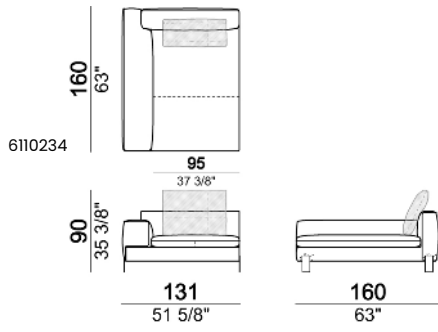

Chaise-longue LARGE with right or left long arm