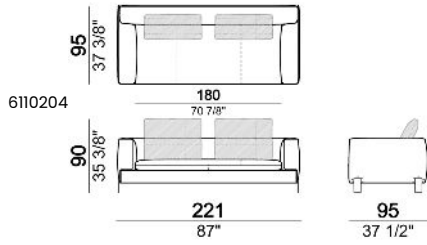

SPRINGING: elastic belts.

SEAT HEIGHT: 42 cm - 45 cm with feet h. 15 cm.

ARM HEIGHT: 57 cm (LARGE); 67 cm (SLIM).

FEET: metal, finishes: black nickel or titanium, or micaceous brown or oxy grey varnished, h.12 cm. On request feet can be supplied 3 cm higher with an extra charge.

ATTENTION: Back cushions are not included in the prices but they are required. The dimensions indicated are just a suggestion, they can be changed according to the client's taste.

Sofa / corner sofa SLIM

7110256

Composition "A" (left unit 204 cm + dormeuse 95x160 cm + right unit LARGE 234 cm + 4 back cushions 70 cm + 1 back cushion 90 cm)

Composition "B" (dormeuse 95x160 cm + right unit LARGE 234 cm + 2 back cushions 70 cm + 1 back cushion 90 cm)

Composition "G" (left corner sofa 278 cm + left unit 204 cm + 3 back cushions 70 cm + 1 back cushion 90 cm)

Composition "L" (left unit 204 cm + right unit LARGE 184 cm + 2 back cushions 70 cm + 1 back cushion 110 cm).