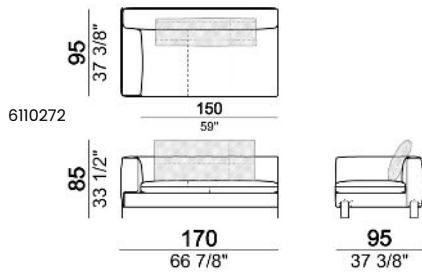

Right or left unit / corner unit