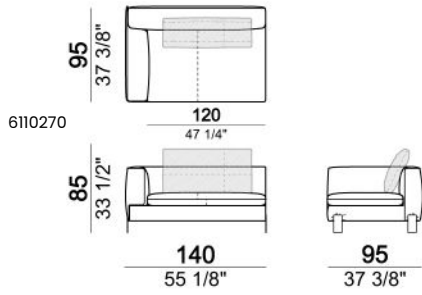

Right or left unit / corner unit