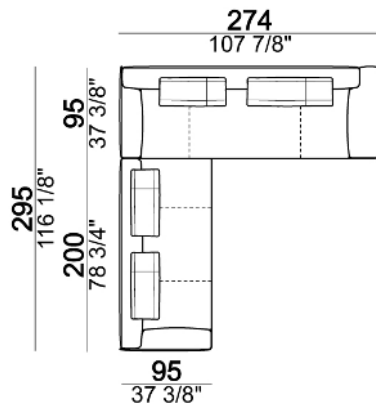

7110256

Composition "A" (left unit 204 cm + dormeuse 95x160 cm + right unit LARGE 234 cm + 4 back cushions 70 cm + 1 back cushion 90 cm)

Composition "B" (dormeuse 95x160 cm + right unit LARGE 234 cm + 2 back cushions 70 cm + 1 back cushion 90 cm)

Composition "D" (left unit LARGE 184 cm + chaise longue LARGE with right long arm 131x160 cm + 1 back cushion 110 cm + 1 back cushion 70 cm)

Composition "I" (right unit 204 cm + dormeuse 95x160 cm + 3 back cushions 70 cm)

Composition "G" (left corner sofa 278 cm + left unit 204 cm + 3 back cushions 70 cm + 1 back cushion 90 cm)

Composition "L" (left unit 204 cm + right unit LARGE 184 cm + 2 back cushions 70 cm + 1 back cushion 110 cm).

Composition "E" (left unit 204 + chaise longue LARGE with right long arm 131x175 cm + 3 back cushions 70 cm)

Composition "H" (left unit LARGE 184 cm + right corner unit 174 cm + central unit 180 cm with right pouf + 2 back cushions 110 cm + 1 back cushion 90 cm)