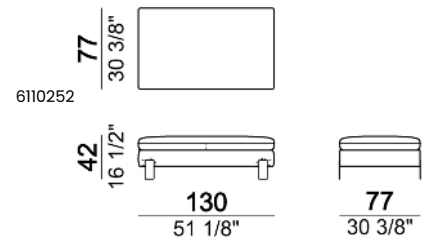

Chaise-longue LARGE with right or left long arm

Dormeuse

Pouf