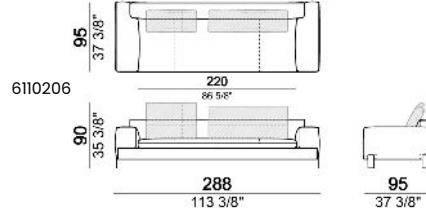

Sofa / corner sofa SLIM

Sofa LARGE

Sofa / corner sofa