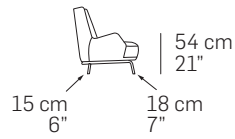

B028 - BEA HIGH

FRONTALE
FRONT

LATERALE
DEPTH

1000

74 cm - 29"

8015

LATERALE
DEPTH

8012

Ratio 1 to 100

Legenda / Legend

■ Spalliera / Back Cushions ■ Bracciolo / Armrest □ Seduta / Seat Cushions

Note / Notes

Nicoline si riserva il diritto di apportare in ogni momento modifiche tecniche ed estetiche / Nicoline reserves the right to change, at any time and without prior warning, technical and aesthetic specifications of the articles.