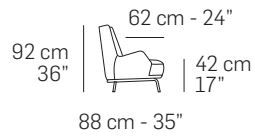

B028 - BEA HIGH

FRONTALE
FRONT

LATERALE
DEPTH

1000

74 cm - 29"

8015

LATERALE
DEPTH

8012

Ratio 1 to 100

Legenda / Legend

■ Spalliera / Back Cushions ■ Bracciolo / Armrest □ Seduta / Seat Cushions

Note / Notes

Nicoline si riserva il diritto di apportare in ogni momento modifiche tecniche ed estetiche / Nicoline reserves the right to change, at any time and without prior warning, technical and aesthetic specifications of the articles.