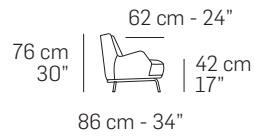

# B027 - BEA LOW

FRONTALE  
FRONT

LATERALE  
DEPTH

1000

74 cm - 29"

8015

LATERALE  
DEPTH

68 cm - 27"

8012

60 cm - 24"

Ratio 1 to 100

Legenda / Legend

■ Spalliera / Back Cushions ■ Bracciolo / Armrest □ Seduta / Seat Cushions

Note / Notes

Nicoline si riserva il diritto di apportare in ogni momento modifiche tecniche ed estetiche / Nicoline reserves the right to change, at any time and without prior warning, technical and aesthetic specifications of the articles.