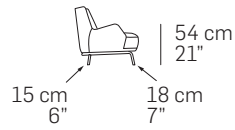

# B027 - BEA LOW

FRONTALE  
FRONT

LATERALE  
DEPTH

1000

74 cm - 29"

8015

LATERALE  
DEPTH

68 cm - 27"

8012

60 cm - 24"

Ratio 1 to 100

Legenda / Legend

■ Spalliera / Back Cushions ■ Bracciolo / Armrest □ Seduta / Seat Cushions

Note / Notes

Nicoline si riserva il diritto di apportare in ogni momento modifiche tecniche ed estetiche / Nicoline reserves the right to change, at any time and without prior warning, technical and aesthetic specifications of the articles.